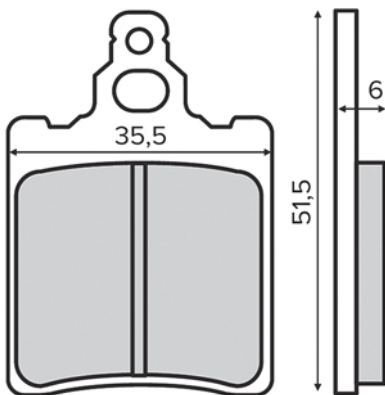

PASTIGLIE FRENO

BRAKE PADS

225103600

225103610