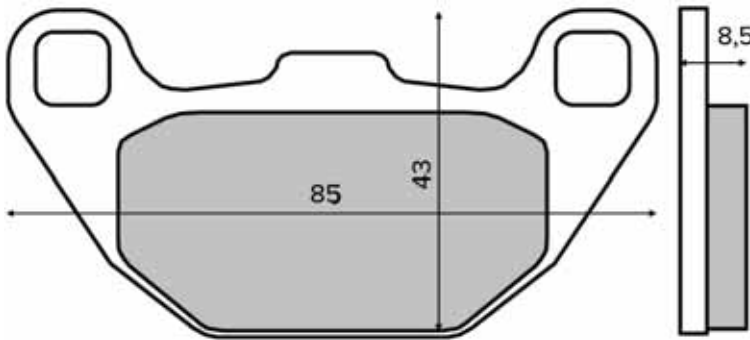

PASTIGLIE FRENO

BRAKE PADS

225102670

225102673

SINIER
HIGH PERFORMANCE BRAKES

225102710

225102720

225102730