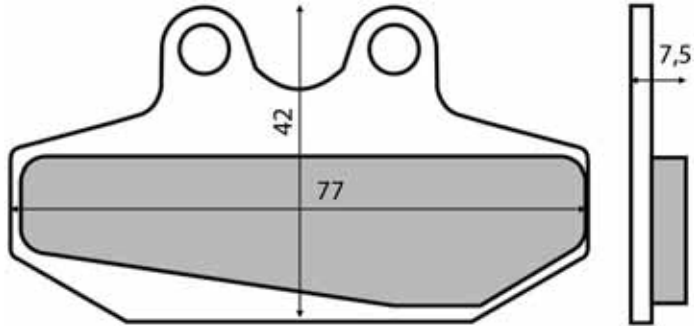

225100733

SINIER
HIGH PERFORMANCE BRAKES

PASTIGLIE FRENO

BRAKE PADS

225100740

225100750

225100753

SINIER
HIGH PERFORMANCE BRAKES