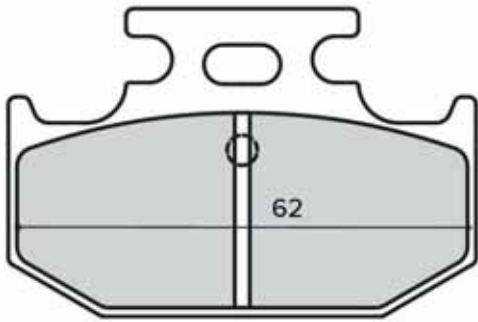

225103173

SINTER
HIGH PERFORMANCE BRAKES

PASTIGLIE FRENO

BRAKE PADS

225103180

225103183

SINIER
HIGH PERFORMANCE BRAKES

225103193