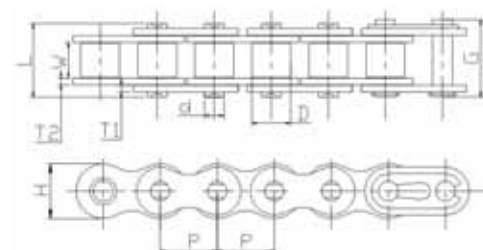

P	W	D	T	T2	d	L	G	-	-
Codice RMS RMS Code	Codice KMC KMC Code	Passo Pitch [mm]	Larghezza interna Roller link width [mm]	Ø rullo Roller diameter [mm]	Spessore piastrina esterno Pin link plate thickness [mm]	Spessore piastrina interno Roller link plate thickness [mm]	Ø perno Pin diameter [mm]	Lunghezza perno Over-all width. Riv. [mm]	Lunghezza Perno Giunto Over-All Width. Con. [mm]	Carico rottura minimo Minimum tensile strength [KGF]	Carico rottura medio Average tensile strength [KGF]
163710090	428DX	12,7	7,85	8,51	2	2	4,51	18,8	20	2500	3000
163710110	520DX	15,875	6,25	10,16	2	2	5,14	17,35	19,35	3500	3950