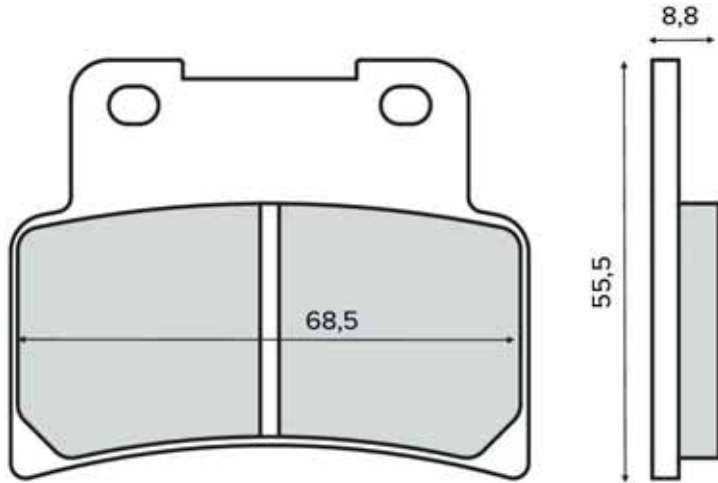

PASTIGLIE FRENO

BRAKE PADS

225102830

225102833

SINIER
HIGH PERFORMANCE BRAKES