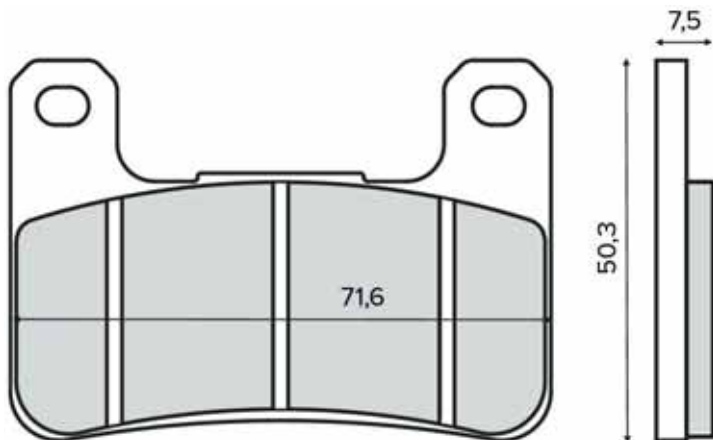

PASTIGLIE FRENO

BRAKE PADS

225102960

225102963

SINIER
HIGH PERFORMANCE BRAKES