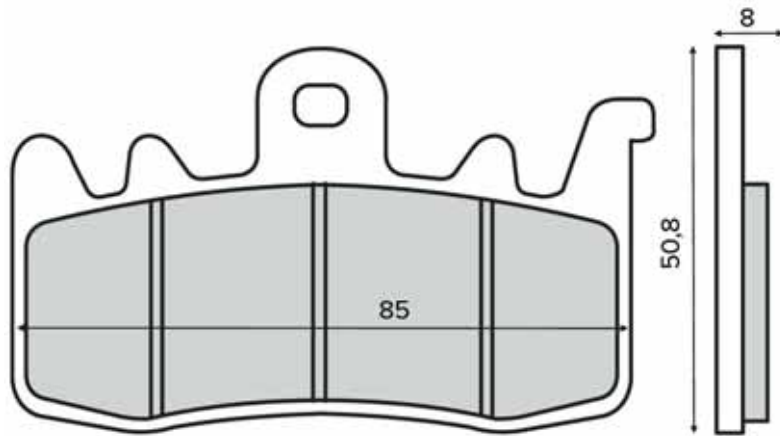

225103193

SINIER
HIGH PERFORMANCE BRAKES