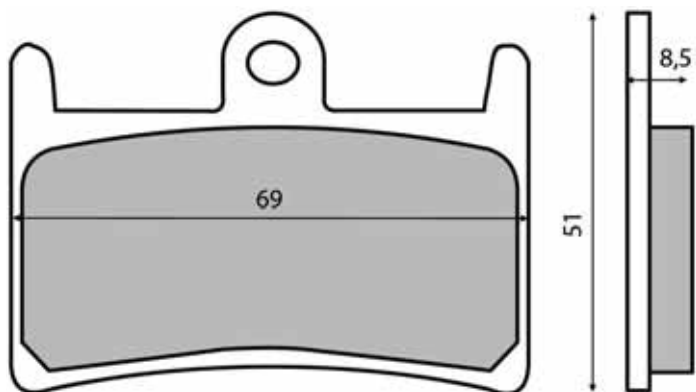

PASTIGLIE FRENO

BRAKE PADS

225101010

225101013

SINIER
HIGH PERFORMANCE BRAKES

225101060

225101063

SINIER
HIGH PERFORMANCE BRAKES