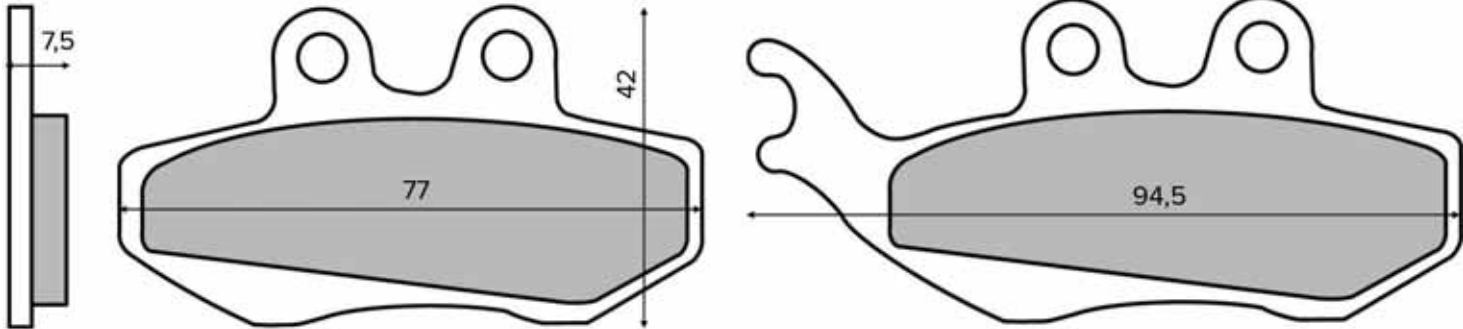

SINTER
HIGH PERFORMANCE BRAKES

PASTIGLIE FRENO

BRAKE PADS

225100360

225100363

SINIER
HIGH PERFORMANCE BRAKES

225100380

225100383