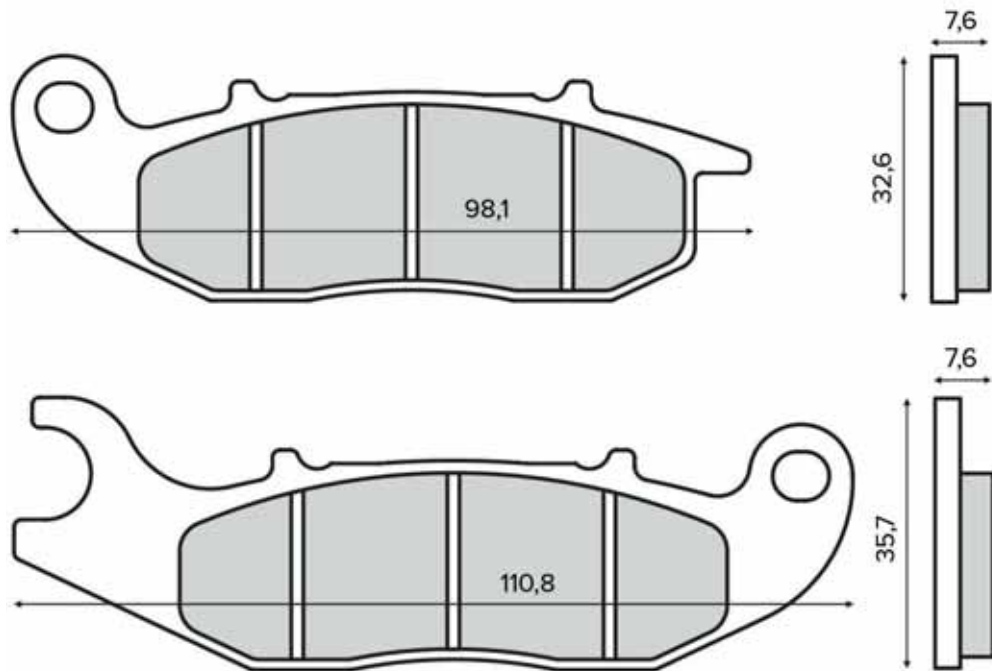

BRAKE PADS

225103310  

225103313  

SINTER
HIGH PERFORMANCE BRAKES

225103340  

225103343  

SINTER
HIGH PERFORMANCE BRAKES

PASTIGLIE FRENO