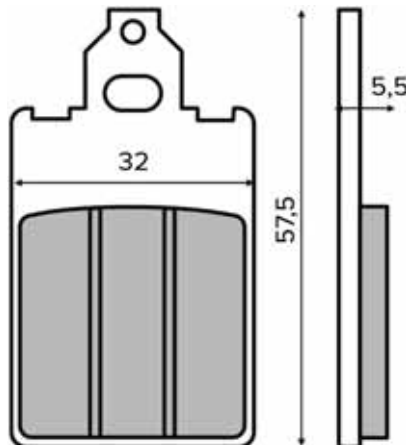

BRAKE PADS

225100060

225100070

225100063

SINIER
HIGH PERFORMANCE BRAKES

225100080

225100160

225100083