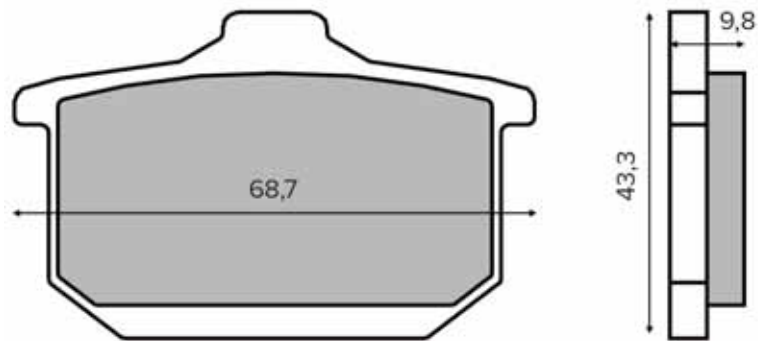

PASTIGLIE FRENO

BRAKE PADS

225101490

225101493

SINIER
HIGH PERFORMANCE BRAKES

225101500

225101503

SINIER
HIGH PERFORMANCE BRAKES