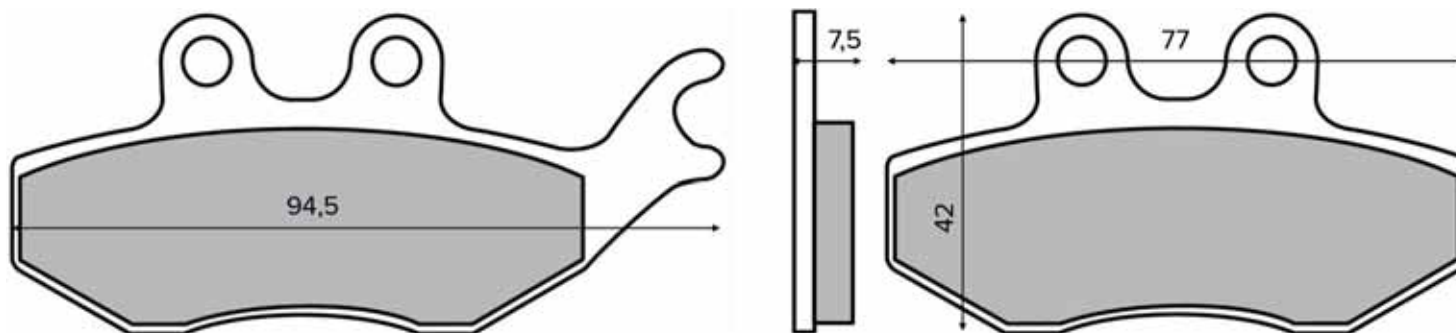

225100530  

225100533  

SINTER
HIGH PERFORMANCE BRAKES

225100540  

225100560  

PASTIGLIE FRENO

BRAKE PADS

225100580