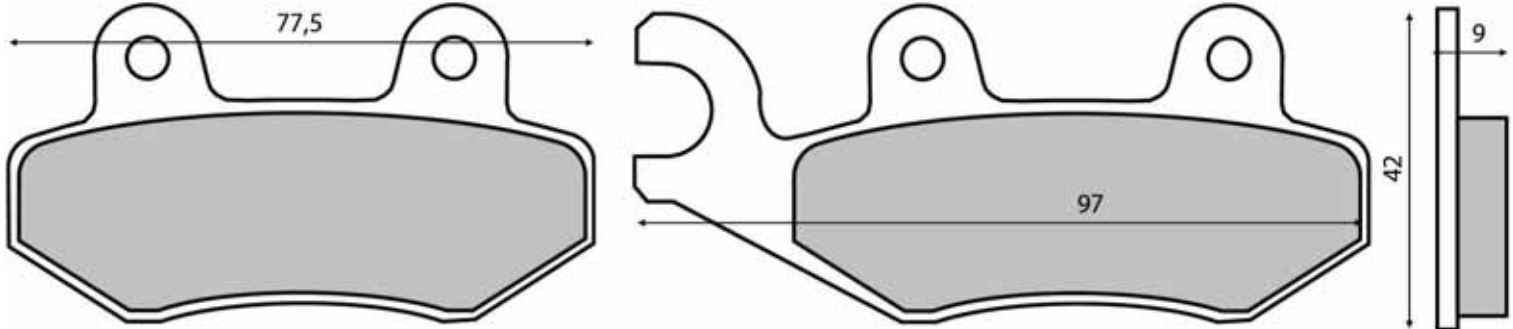

PASTIGLIE FRENO

BRAKE PADS

225100580

225100583

SINIER
HIGH PERFORMANCE BRAKES