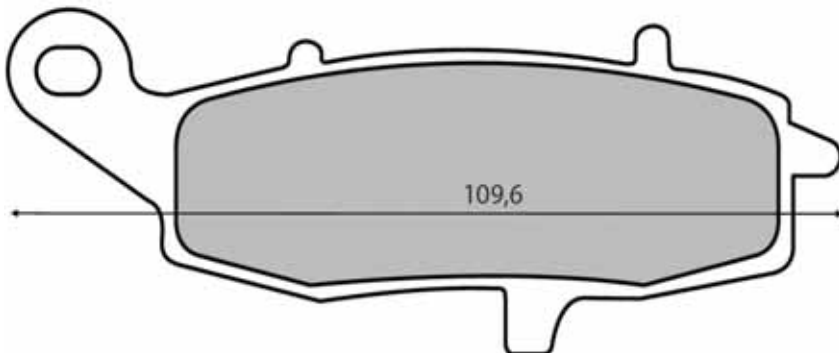

225101220

225101223

SINIER
HIGH PERFORMANCE BRAKES

PASTIGLIE FRENO

BRAKE PADS

225101240  

225101243  

SINIER
HIGH PERFORMANCE BRAKES