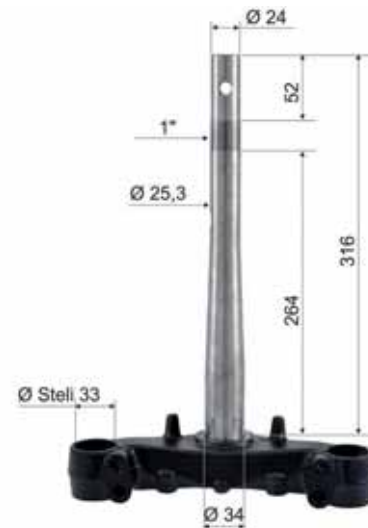

121570461

HONDA 125-150: SH 01-12
R.O. 53219-KPR-900 • 53219-KPR-901