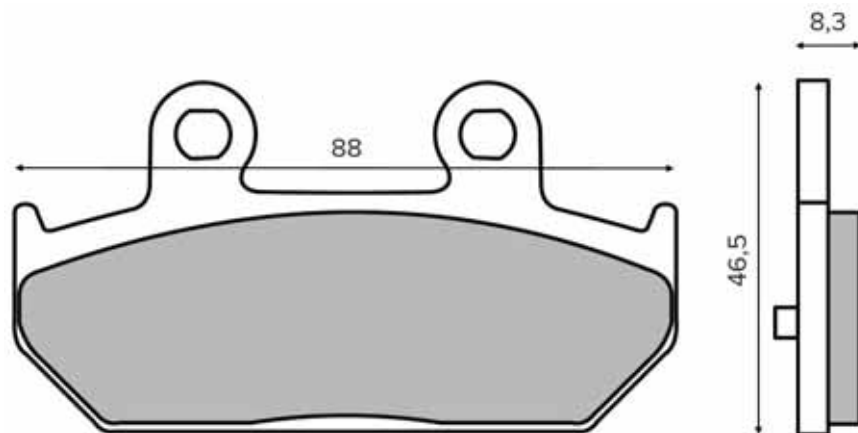

PASTIGLIE FRENO

BRAKE PADS

225101490

225101493

SINIER
HIGH PERFORMANCE BRAKES

225101500

225101503

SINIER
HIGH PERFORMANCE BRAKES