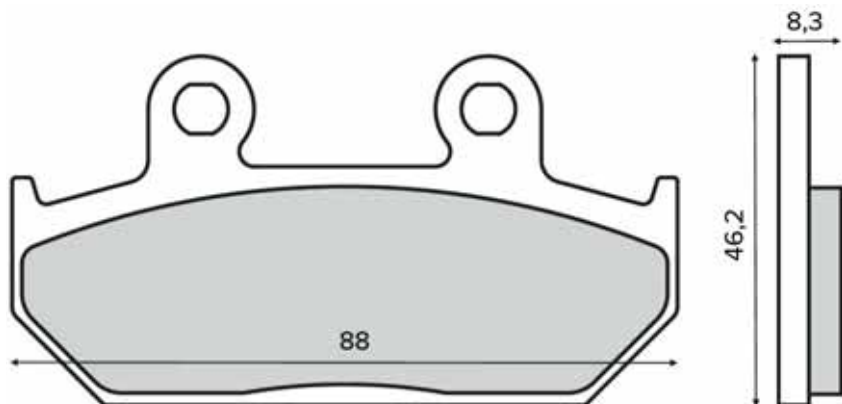

225103170

225103173

SINTER
HIGH PERFORMANCE BRAKES