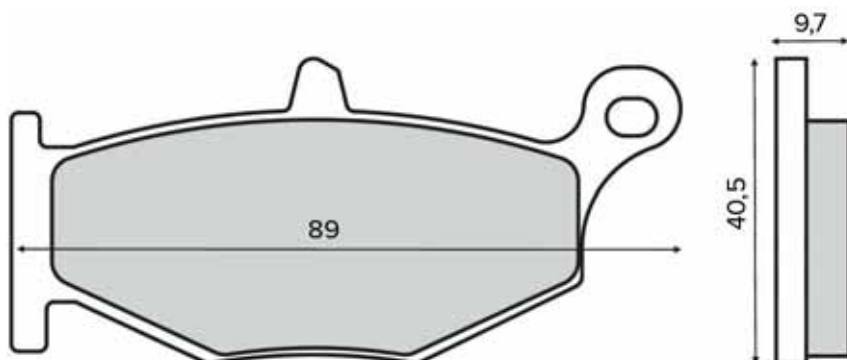

SINIER
HIGH PERFORMANCE BRAKES

225103060

225103063

SINIER
HIGH PERFORMANCE BRAKES

PASTIGLIE FRENO

BRAKE PADS

225103070

225103073