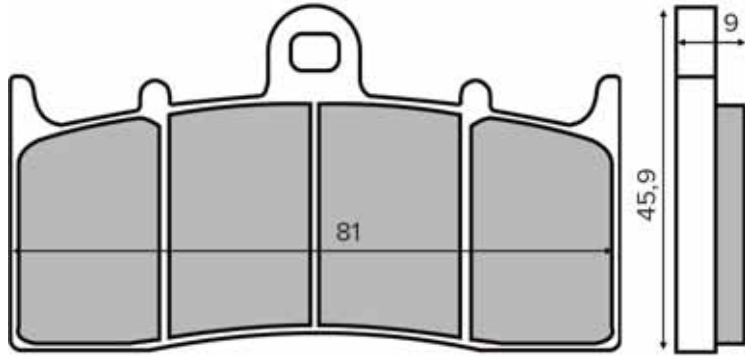

225101603

SINTER
HIGH PERFORMANCE BRAKES

225101620

225101790

225102020

PASTIGLIE FRENO

BRAKE PADS

225102120