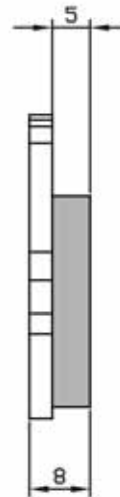

BRAKE PADS

225103730

NEW

225103743

NEW

SINTER
HIGH PERFORMANCE BRAKES

PASTIGLIE FRENO

BRAKE PADS