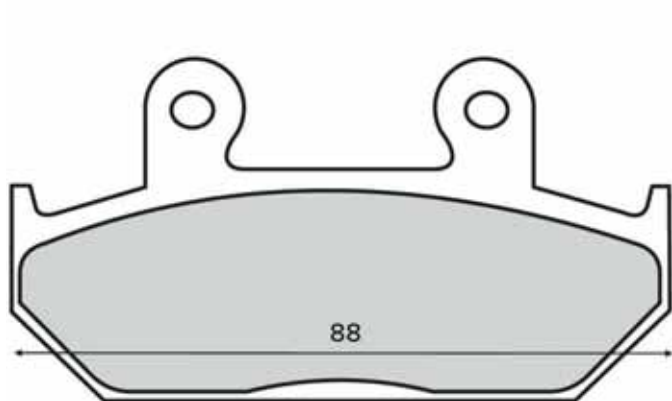

PASTIGLIE FRENO

BRAKE PADS

225103200

225103203

SINTER
HIGH PERFORMANCE BRAKES