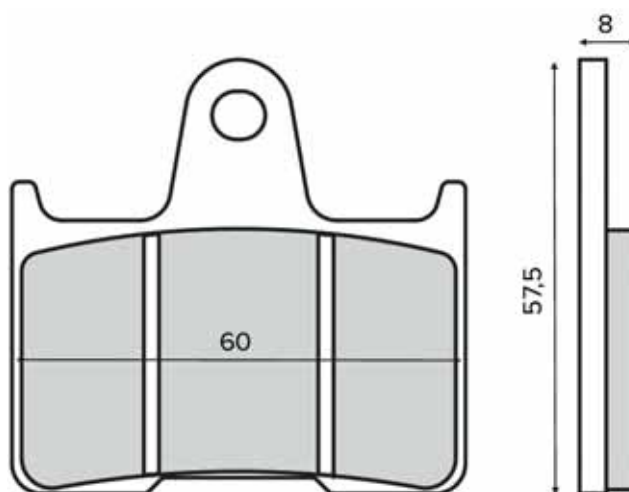

225103103

SINIER
HIGH PERFORMANCE BRAKES

225103110

225103113

SINIER
HIGH PERFORMANCE BRAKES

PASTIGLIE FRENO

BRAKE PADS

225103123