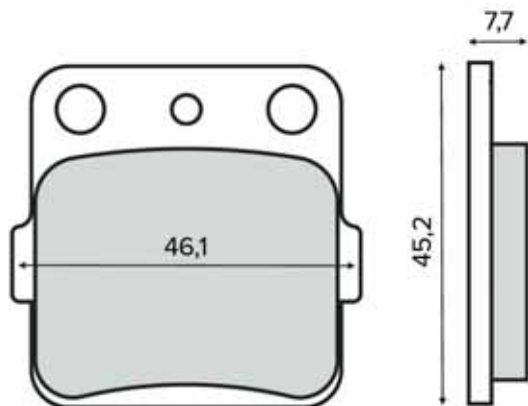

BRAKE PADS

225102850  

225102853  

SINTER
HIGH PERFORMANCE BRAKES

225102860  

225102863  

SINTER
HIGH PERFORMANCE BRAKES

225102870  