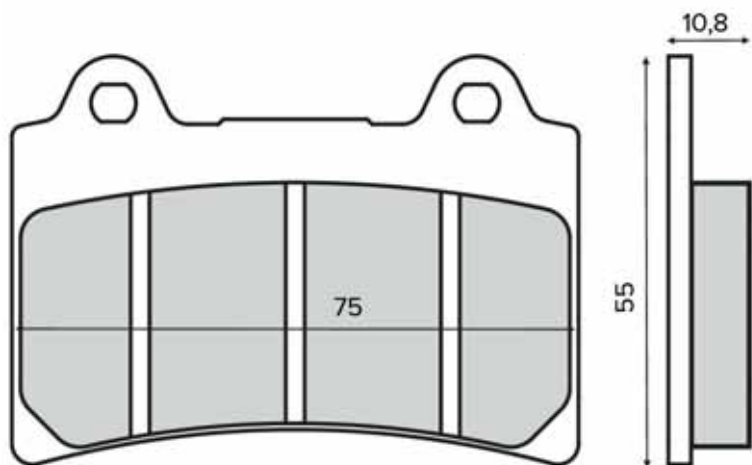

SINIER
HIGH PERFORMANCE BRAKES

225103080

225103083

SINIER
HIGH PERFORMANCE BRAKES

PASTIGLIE FRENO

BRAKE PADS

225103093

SINIER
HIGH PERFORMANCE BRAKES