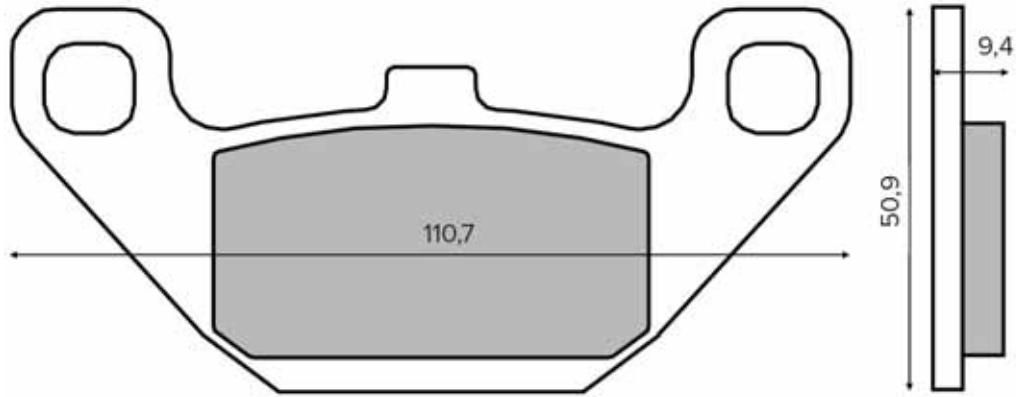

PASTIGLIE FRENO

BRAKE PADS

225101490

225101493

SINIER
HIGH PERFORMANCE BRAKES

225101500

225101503

SINIER
HIGH PERFORMANCE BRAKES