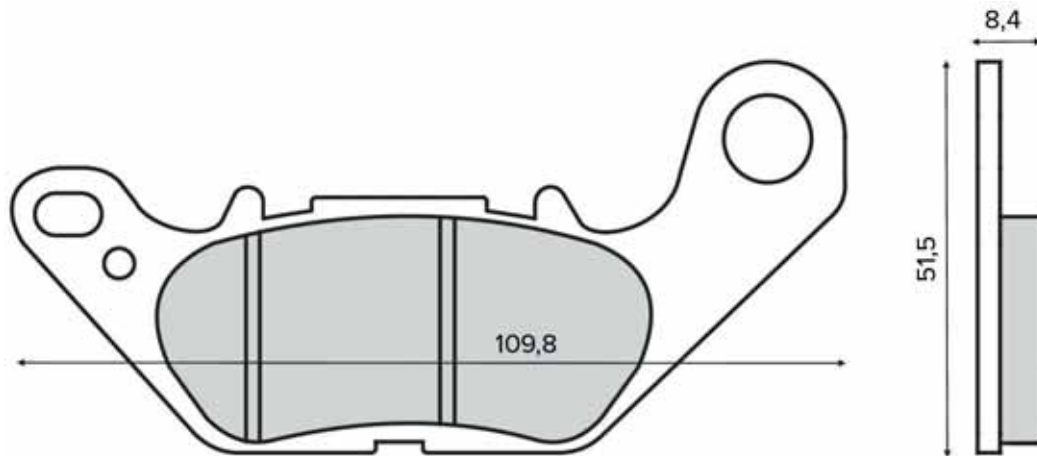

BRAKE PADS

225103280  

225103283  

SINIER
HIGH PERFORMANCE BRAKES

225103290  

225103293  

SINIER
HIGH PERFORMANCE BRAKES

PASTIGLIE FRENO