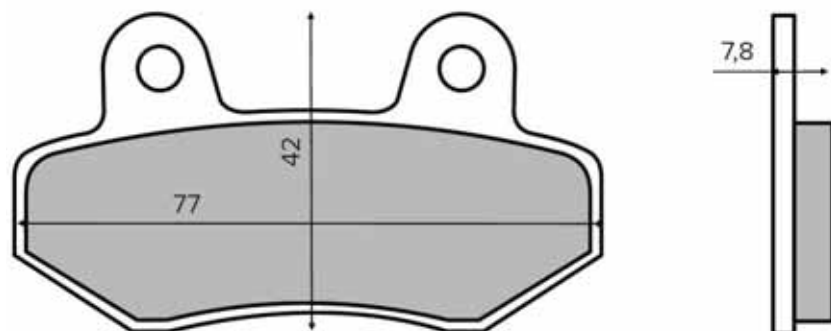

PASTIGLIE FRENO

BRAKE PADS

225101420

225101423

SINTER
HIGH PERFORMANCE BRAKES

225101440

225101450

225101453

SINTER
HIGH PERFORMANCE BRAKES