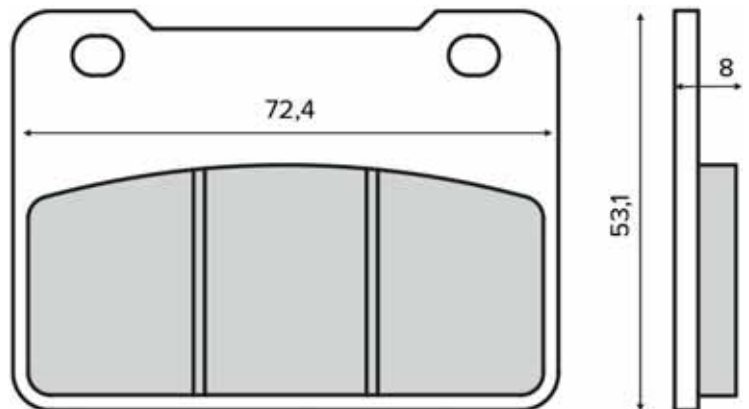

225103450

225103460

225103463

SINIER
HIGH PERFORMANCE BRAKES

225103470

225103473

SINIER
HIGH PERFORMANCE BRAKES

PASTIGLIE FRENO