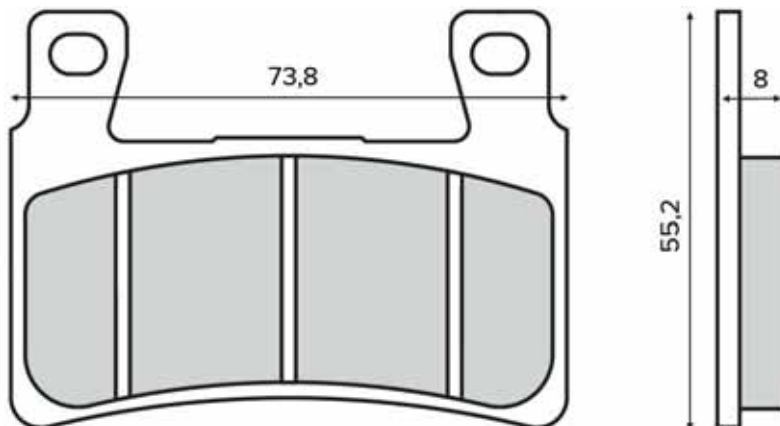

225103413

SINIER
HIGH PERFORMANCE BRAKES