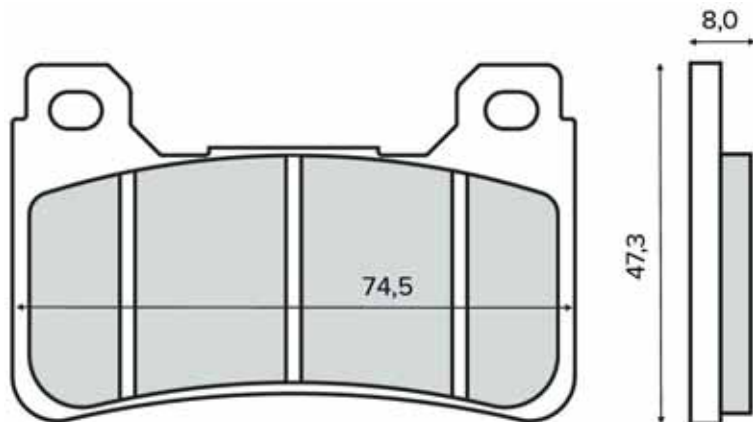

SINIER
HIGH PERFORMANCE BRAKES

225102950

225102953

SINIER
HIGH PERFORMANCE BRAKES

PASTIGLIE FRENO

BRAKE PADS

225102960  

225102963  