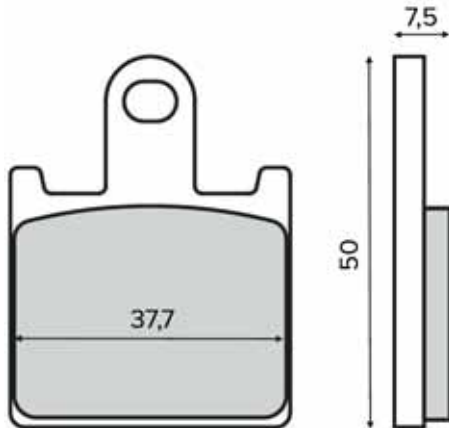

PASTIGLIE FRENO

BRAKE PADS

225102943

SINIER
HIGH PERFORMANCE BRAKES