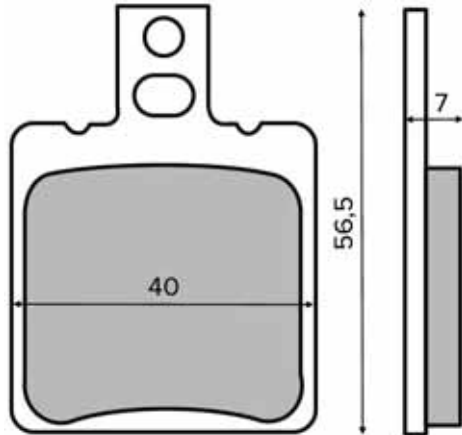

PASTIGLIE FRENO

BRAKE PADS

225100010

225100030

225100013

SINIER
HIGH PERFORMANCE BRAKES