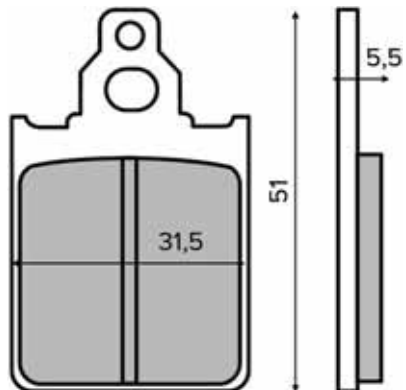

225100080

225100160

225100083

SINIER
HIGH PERFORMANCE BRAKES