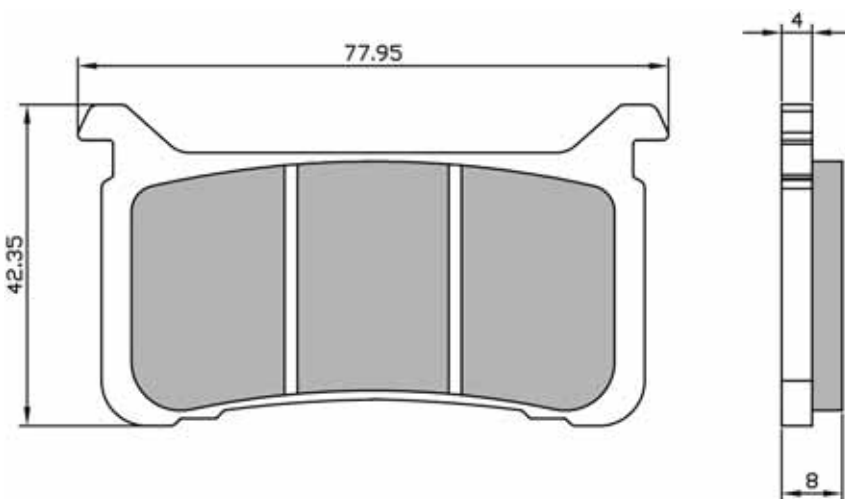

225103653  **NEW** 

SINTER
HIGH PERFORMANCE BRAKES

PASTIGLIE FRENO

BRAKE PADS

225103660  **NEW** 

225103673  **NEW** 

SINTER
HIGH PERFORMANCE BRAKES

PASTIGLIE FRENO