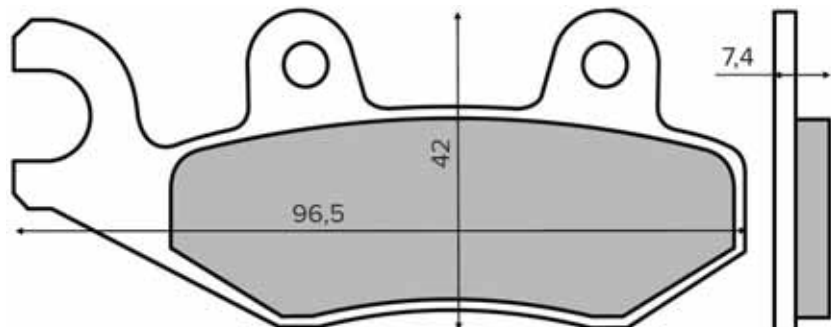

PASTIGLIE FRENO

BRAKE PADS

225101420

225101423

SINTER
HIGH PERFORMANCE BRAKES

225101440

225101450

225101453

SINTER
HIGH PERFORMANCE BRAKES