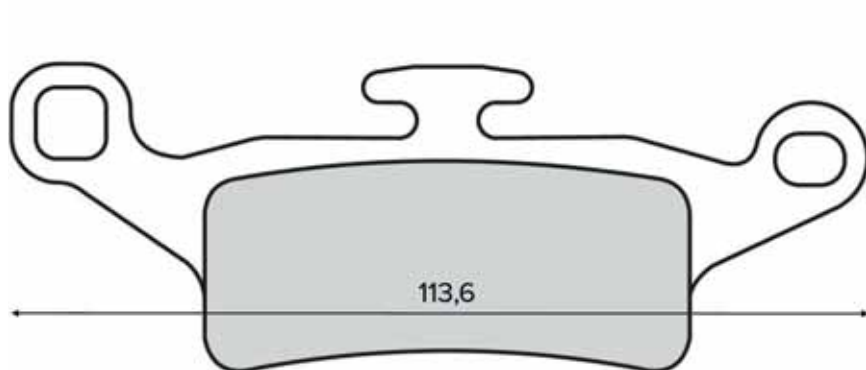

PASTIGLIE FRENO

BRAKE PADS

225103250

225103253

SINTER
HIGH PERFORMANCE BRAKES

225103260

225103270

225103273

SINTER
HIGH PERFORMANCE BRAKES