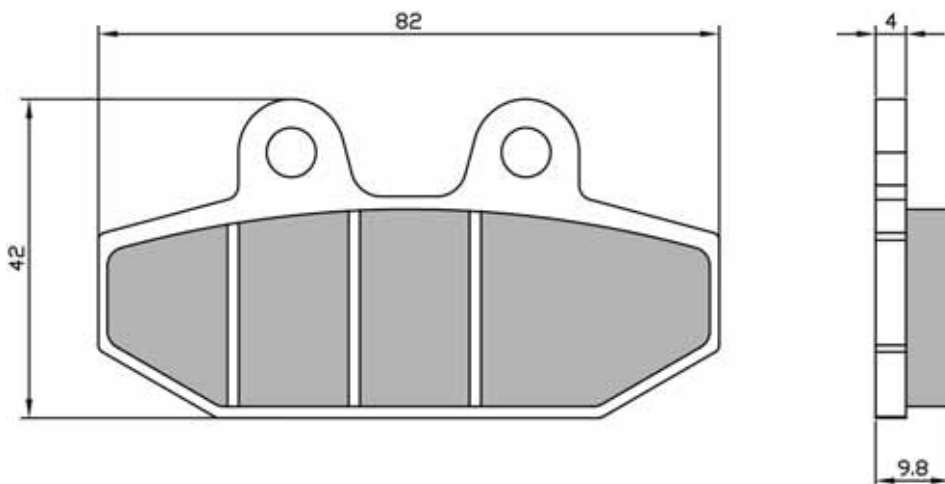

225103780

NEW

225103783

NEW

SINIER
HIGH PERFORMANCE BRAKES