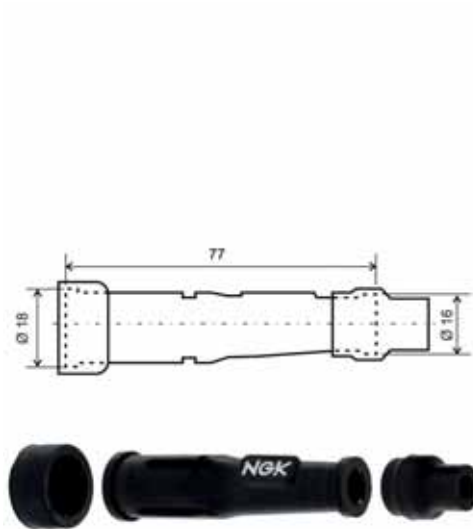

246215086

KIT CAPPuccio CANDELA | SPARK PLUG CAP KIT
STOCK NUMBER: 8022
SD05F