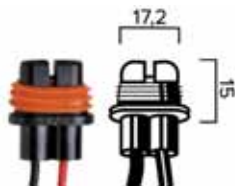

246472080

PORTALAMPADA PER LAMPADINE H8/H9/H11 | HOLDER FOR H8/H9/H11 BULBS

Con cavi | With cables