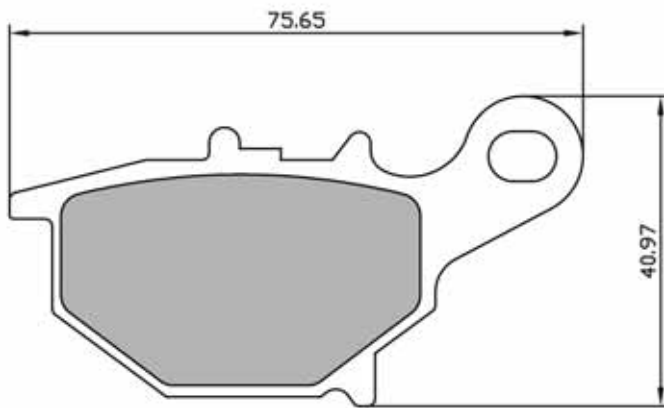

BRAKE PADS

225103730

NEW

225103743

NEW

SINTER
HIGH PERFORMANCE BRAKES

PASTIGLIE FRENO

BRAKE PADS