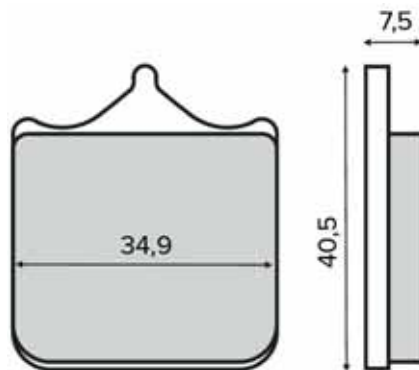

BRAKE PADS

225102850  

225102853  

SINTER
HIGH PERFORMANCE BRAKES

225102860  

225102863  

SINTER
HIGH PERFORMANCE BRAKES

225102870  