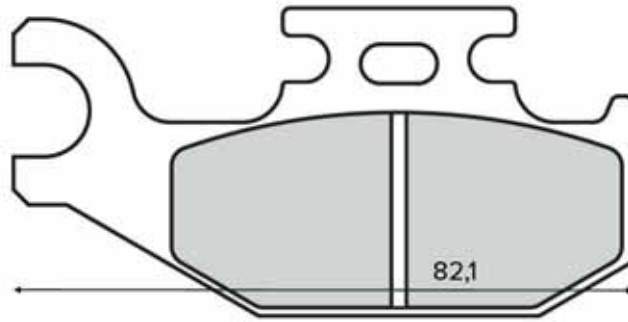

225103173

SINTER
HIGH PERFORMANCE BRAKES

PASTIGLIE FRENO

BRAKE PADS

225103180

225103183

SINIER
HIGH PERFORMANCE BRAKES

225103193