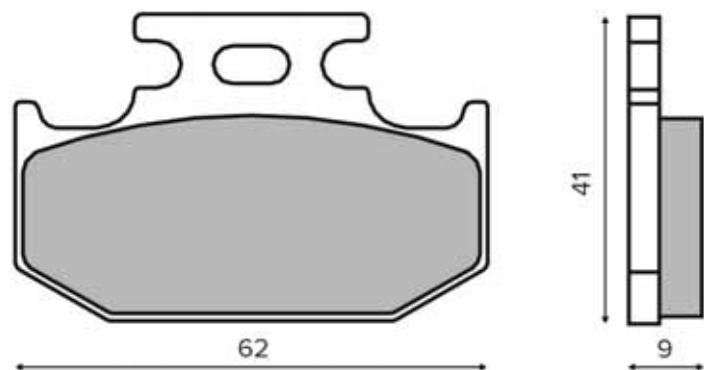

225101603

SINTER
HIGH PERFORMANCE BRAKES

225101620

225101790

225102020

PASTIGLIE FRENO

BRAKE PADS

225102120