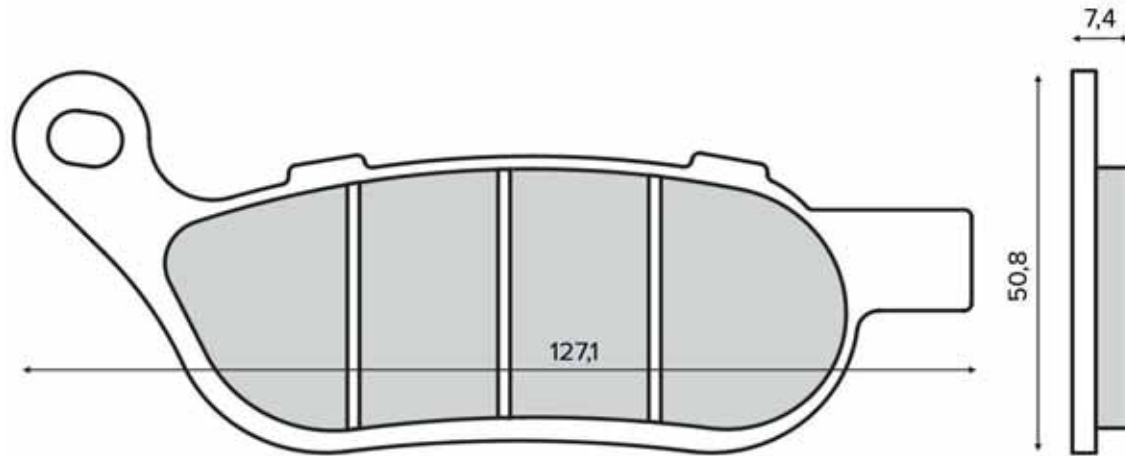

PASTIGLIE FRENO

BRAKE PADS

225103353

SINIER
HIGH PERFORMANCE BRAKES