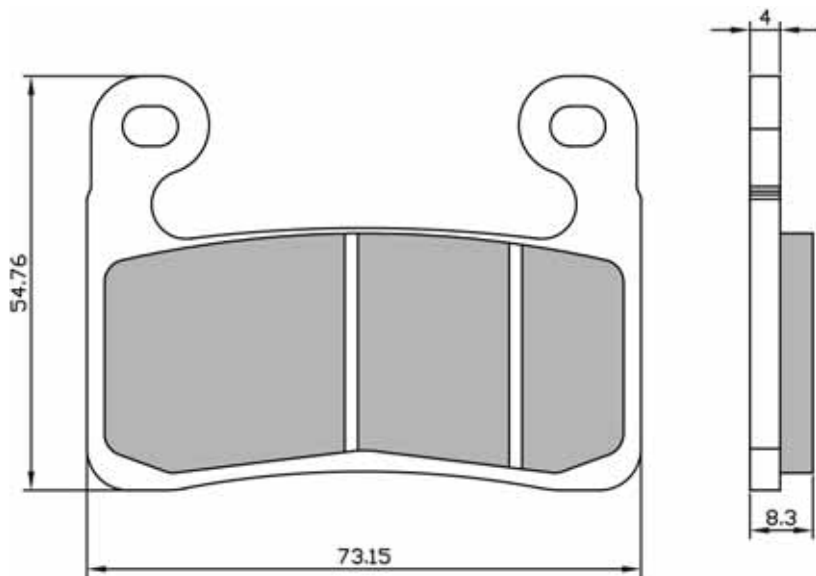

225103723

NEW

SINTER
HIGH PERFORMANCE BRAKES