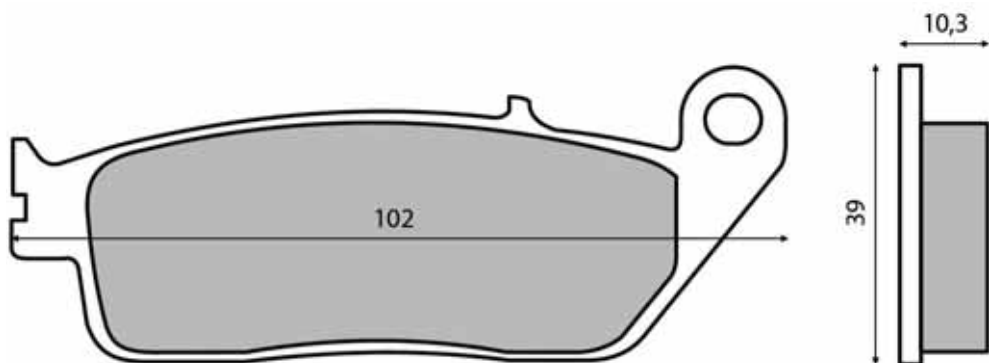

SINIER
HIGH PERFORMANCE BRAKES

225100870  

225100873  

SINIER
HIGH PERFORMANCE BRAKES

225100890  

PASTIGLIE FRENO

BRAKE PADS

225100920  MADE IN ITALY 