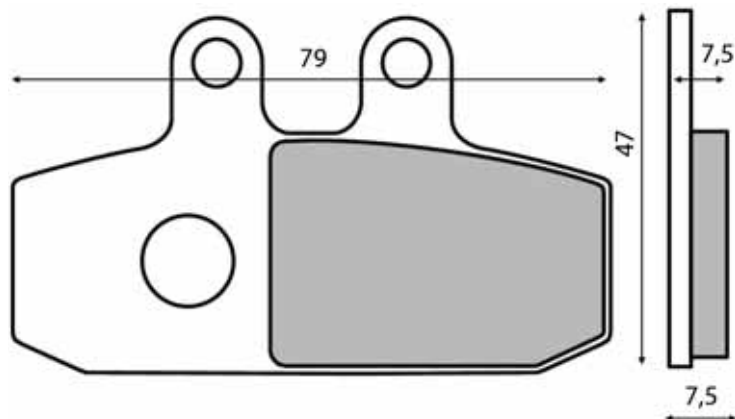

PASTIGLIE FRENO

BRAKE PADS

225100670

225100680

225100720

225100723

SINIER
HIGH PERFORMANCE BRAKES

225100730