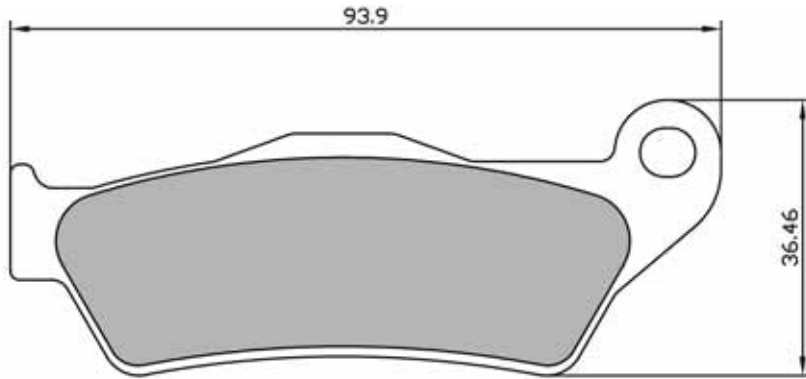

PASTIGLIE FRENO

BRAKE PADS

225103690 **NEW**

225103693 **NEW**

SINIER
HIGH PERFORMANCE BRAKES