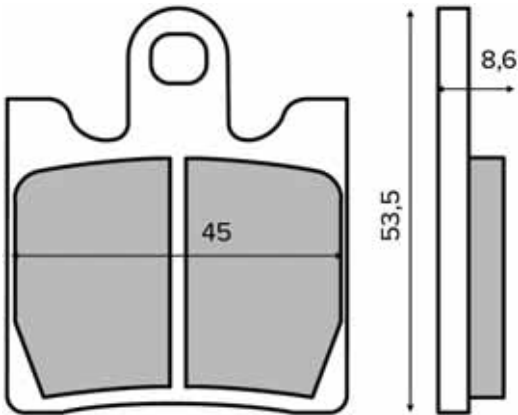

225100380

225100383

SINIER
HIGH PERFORMANCE BRAKES