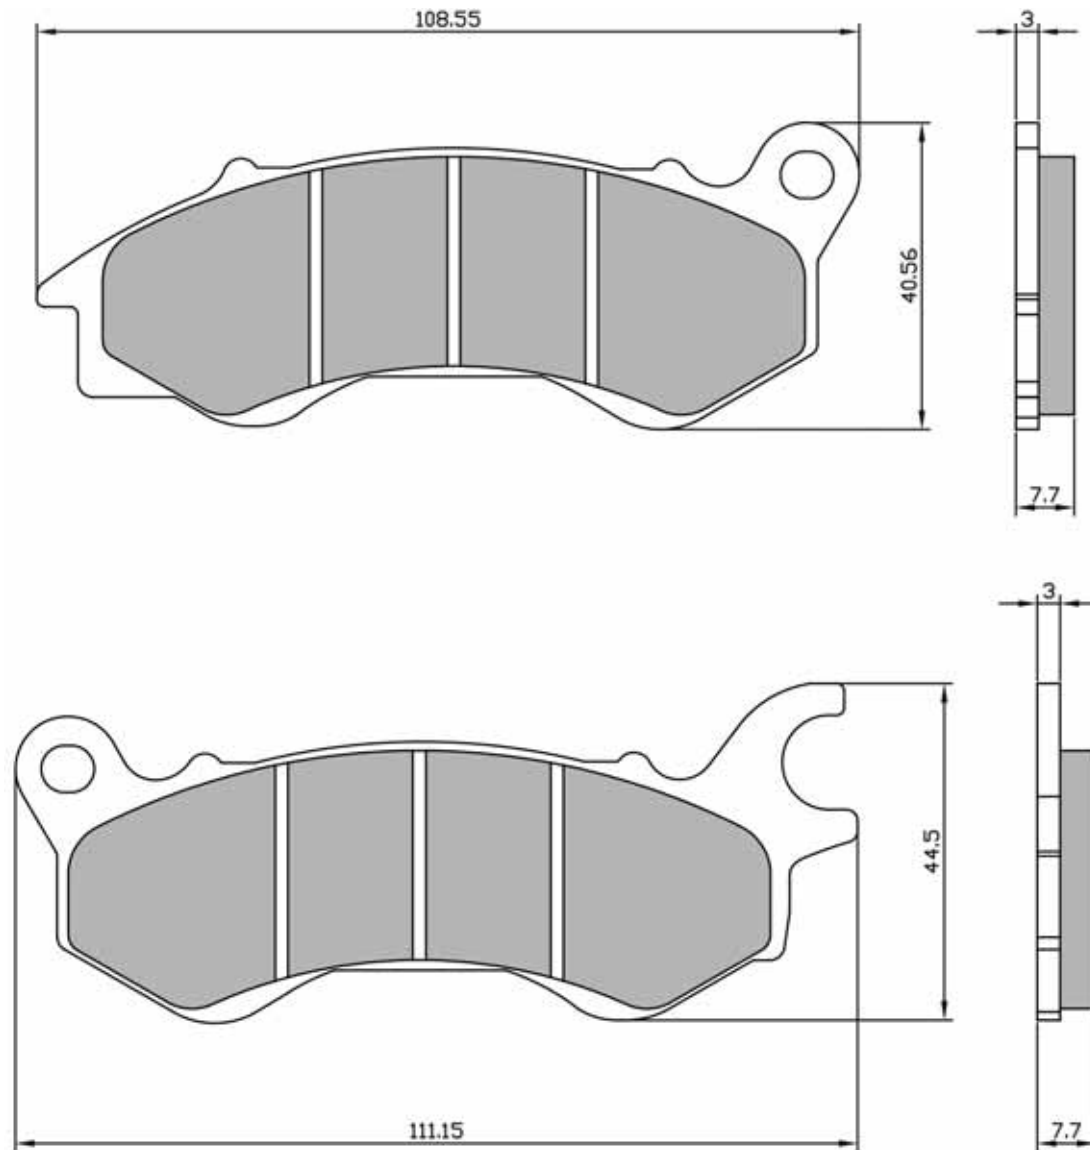

BRAKE PADS

225103730

NEW

225103743

NEW

SINTER
HIGH PERFORMANCE BRAKES

PASTIGLIE FRENO

BRAKE PADS