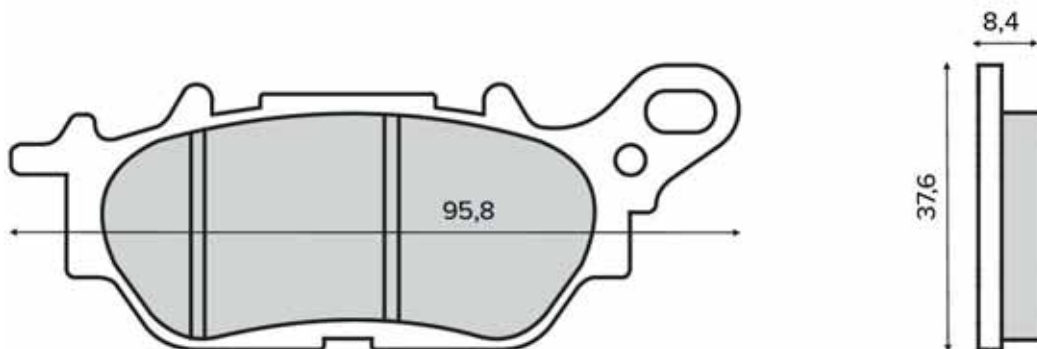

BRAKE PADS

225103280  

225103283  

SINIER
HIGH PERFORMANCE BRAKES

225103290  

225103293  

SINIER
HIGH PERFORMANCE BRAKES

PASTIGLIE FRENO