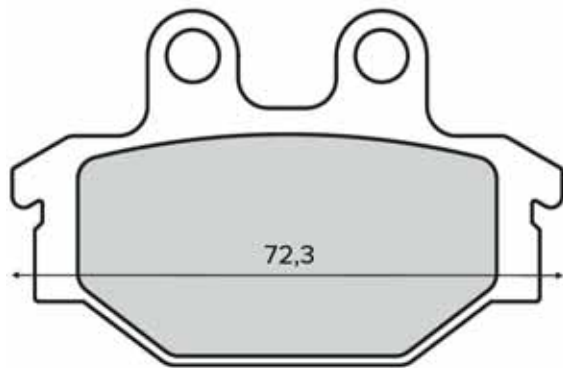

PASTIGLIE FRENO

BRAKE PADS

225103070

225103073

SINIER
HIGH PERFORMANCE BRAKES