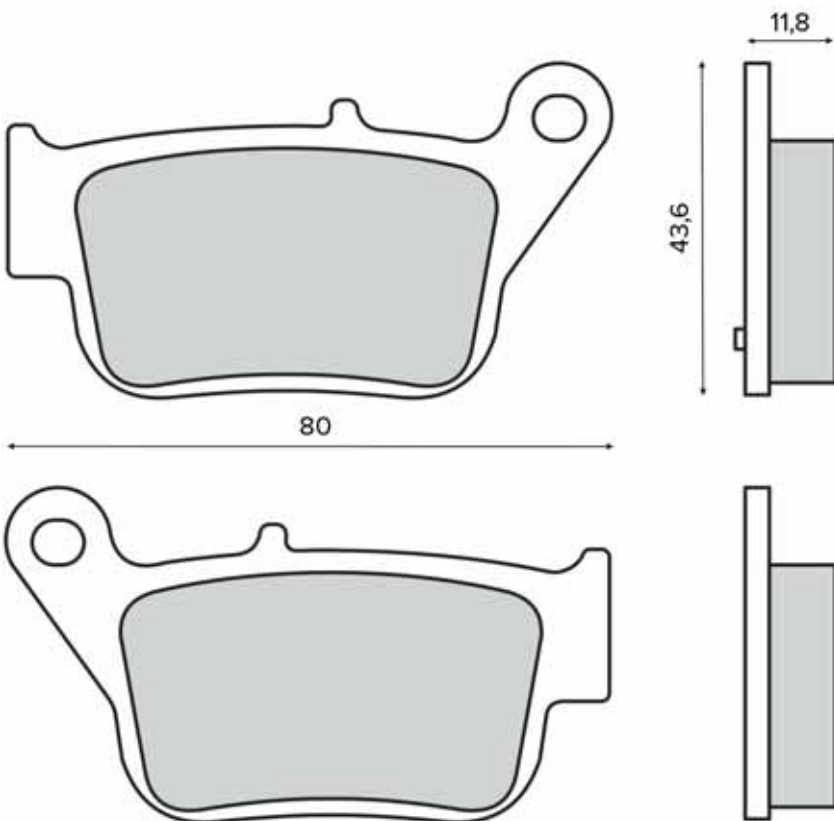

225103580

225103583

SINTER
HIGH PERFORMANCE BRAKES

225103590