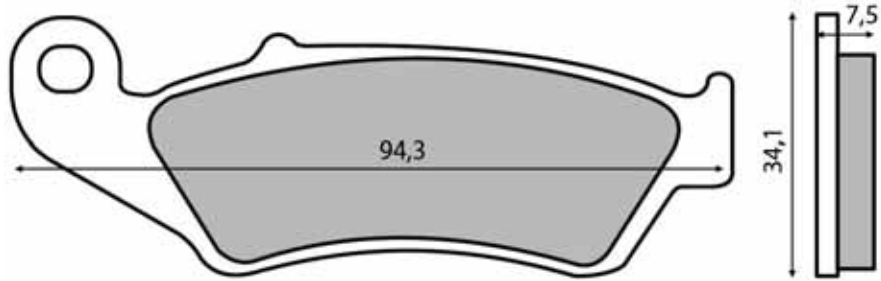

PASTIGLIE FRENO

BRAKE PADS

225100920 MADE IN ITALY

225100923 MADE IN ITALY

SINIER
HIGH PERFORMANCE BRAKES