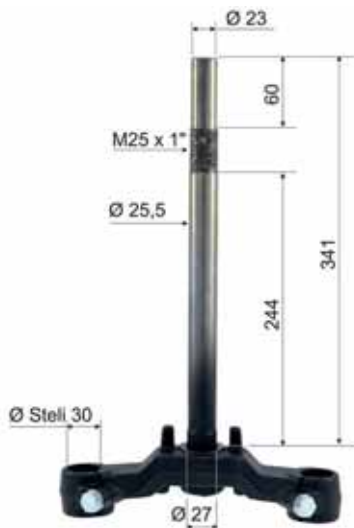

121570191

MBK 50: Booster NG 95-03 • Booster Rocket 97-98 • Nitro 97-00
YAMAHA 50: Bw'S NG 99-06 • Spy 95-98 • Aerox 97-02 • Aerox R 99-00
R.O. 5BRF33400200