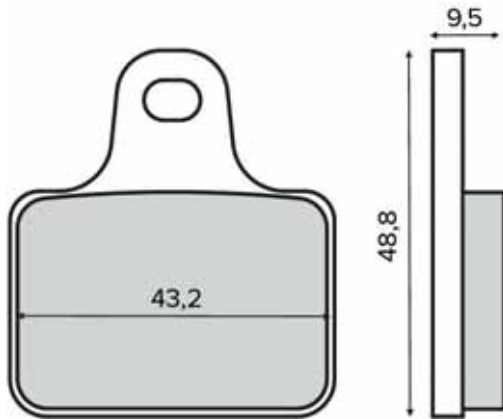

225103043

SINIER
HIGH PERFORMANCE BRAKES