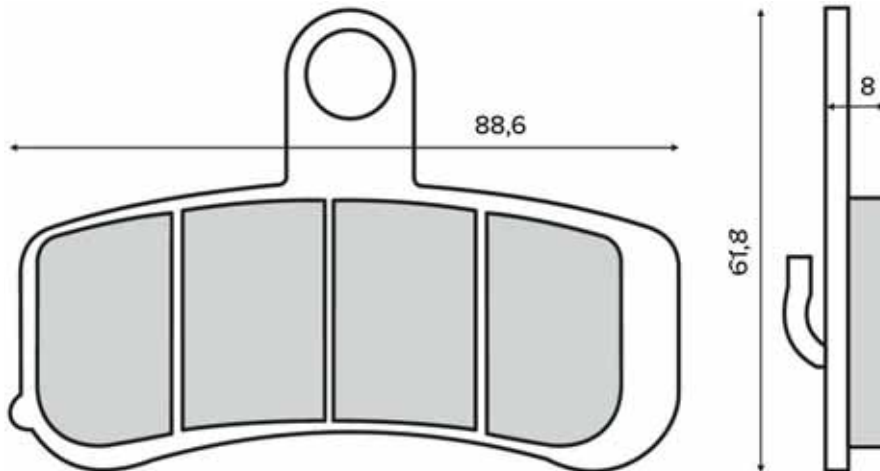

SINIER
HIGH PERFORMANCE BRAKES

225103423

SINTER
HIGH PERFORMANCE BRAKES

225103433

SINTER
HIGH PERFORMANCE BRAKES

PASTIGLIE FRENO

BRAKE PADS

225103440