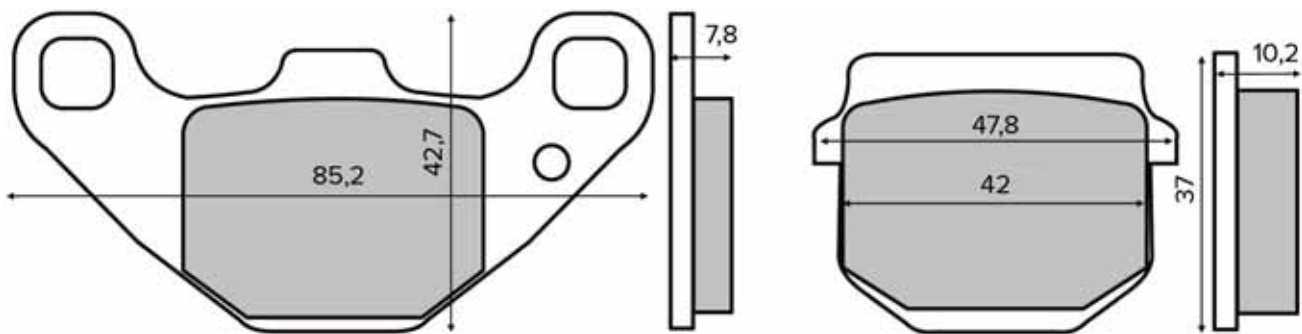

PASTIGLIE FRENO

BRAKE PADS

225102780

225102800