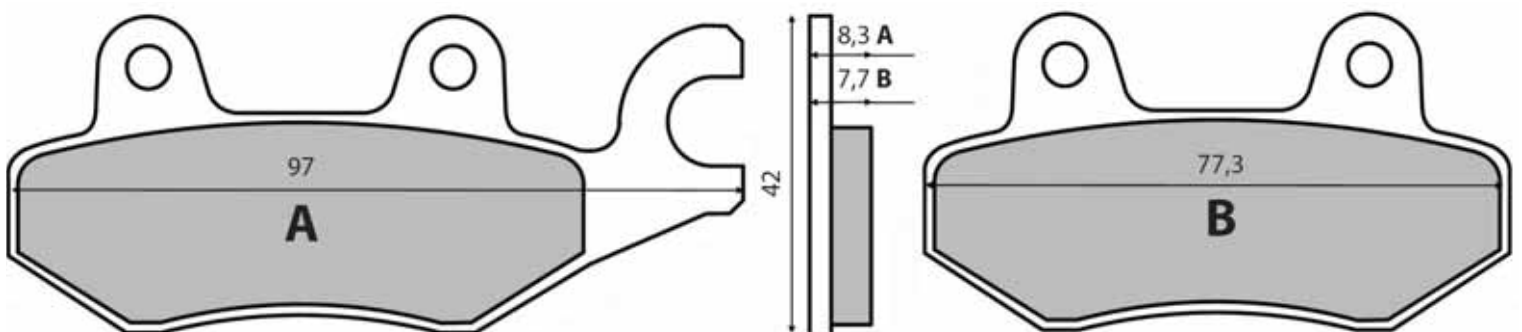

225101070

225101073

SINIER
HIGH PERFORMANCE BRAKES