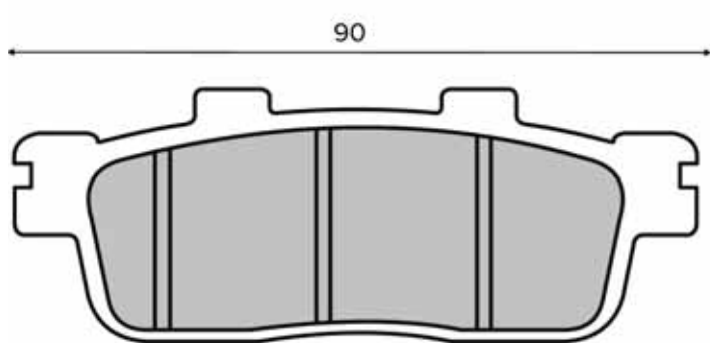

225102760

225102763

SINIER
HIGH PERFORMANCE BRAKES