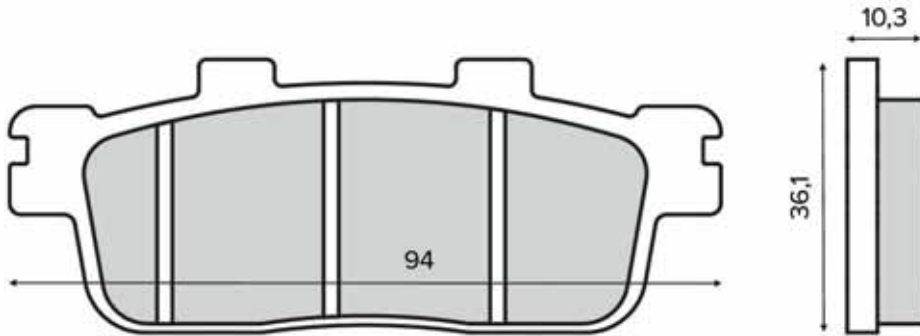

225103210

225103220

225103223

SINIER
HIGH PERFORMANCE BRAKES

225103230

225103240

PASTIGLIE FRENO

BRAKE PADS