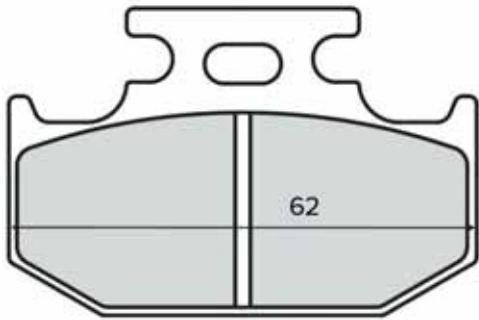

PASTIGLIE FRENO

BRAKE PADS

225102890

225102893

SINIER
HIGH PERFORMANCE BRAKES