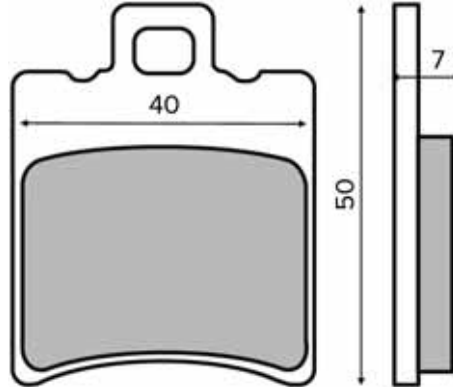

PASTIGLIE FRENO

BRAKE PADS

225100180

225100190

225100193

SINIER
HIGH PERFORMANCE BRAKES

225100270

225100273

SINIER
HIGH PERFORMANCE BRAKES

225100280