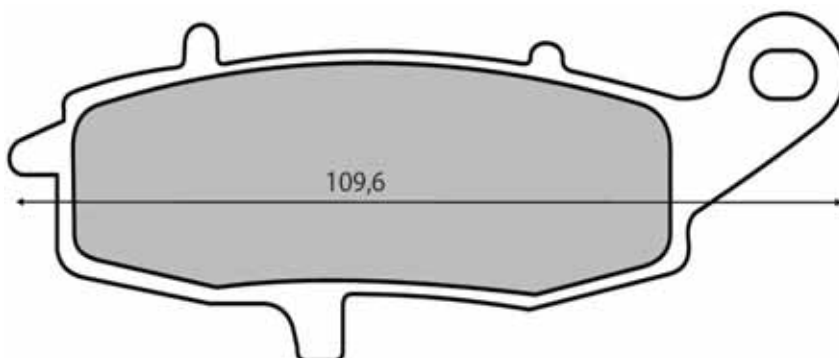

225101250

225101253

SINIER
HIGH PERFORMANCE BRAKES