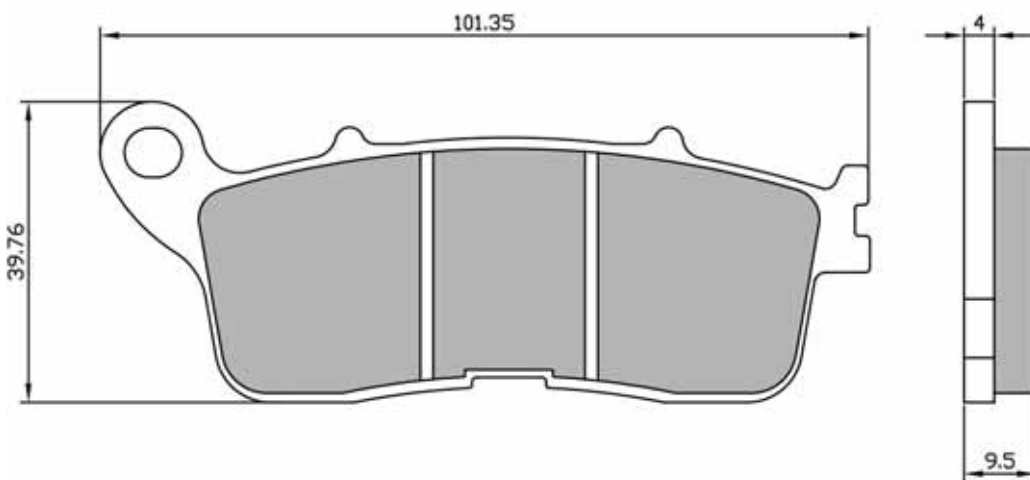

PASTIGLIE FRENO

BRAKE PADS

225103683

NEW

SINTER
HIGH PERFORMANCE BRAKES