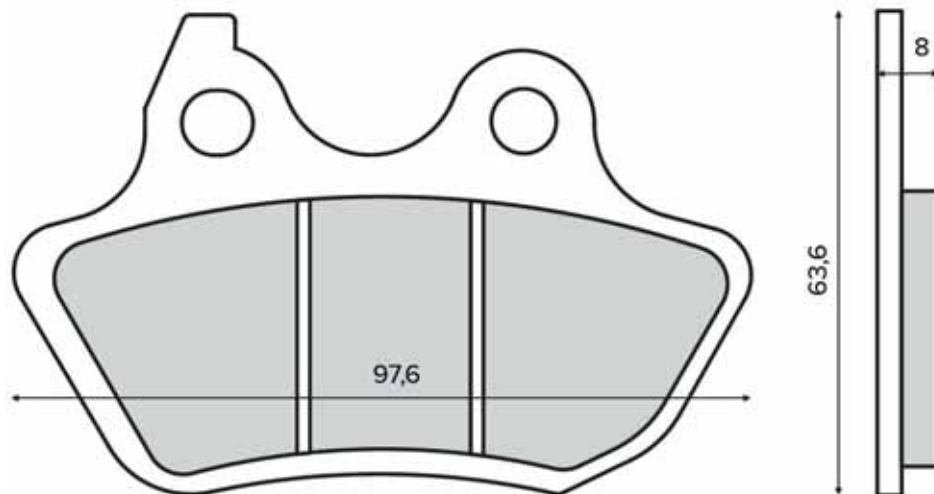

BRAKE PADS

225103353

SINIER
HIGH PERFORMANCE BRAKES

225103363

SINIER
HIGH PERFORMANCE BRAKES

225103373

SINIER
HIGH PERFORMANCE BRAKES

225103383