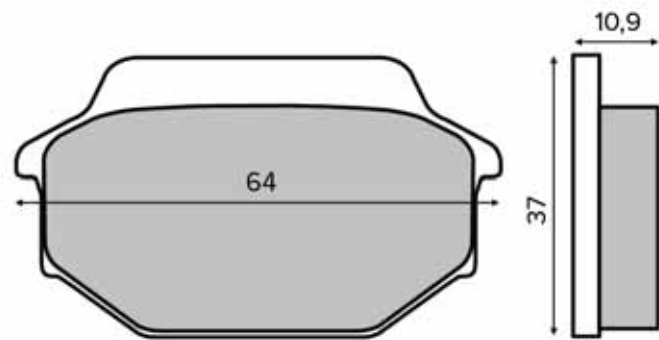

PASTIGLIE FRENO

BRAKE PADS

225102670

225102673

SINIER
HIGH PERFORMANCE BRAKES

225102710

225102720

225102730