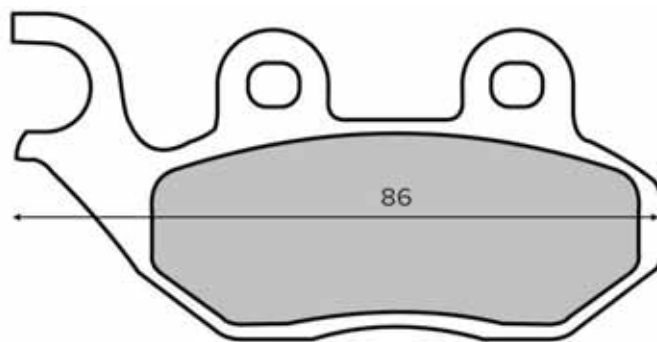

225102750

225102753

SINIER
HIGH PERFORMANCE BRAKES