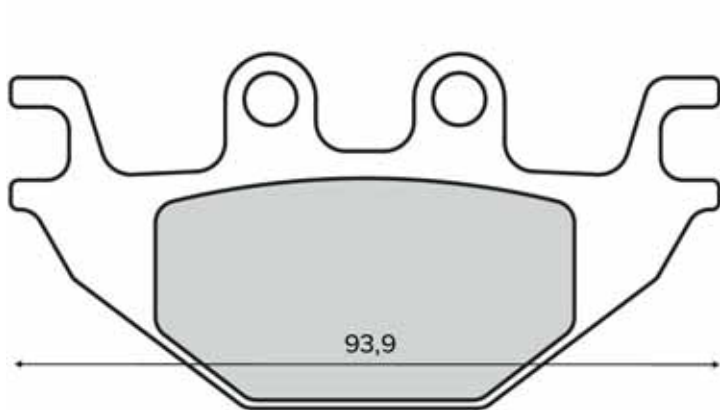

PASTIGLIE FRENO

BRAKE PADS

225103070

225103073

SINIER
HIGH PERFORMANCE BRAKES