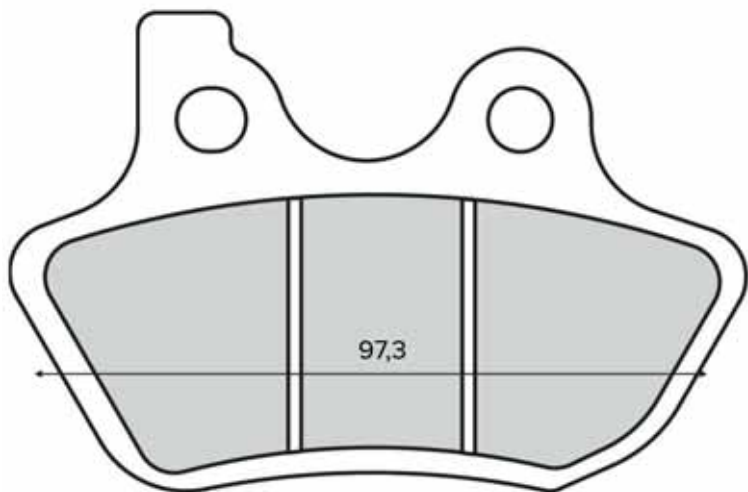

BRAKE PADS

225103353

SINIER
HIGH PERFORMANCE BRAKES

225103363

SINIER
HIGH PERFORMANCE BRAKES

225103373

SINIER
HIGH PERFORMANCE BRAKES

225103383