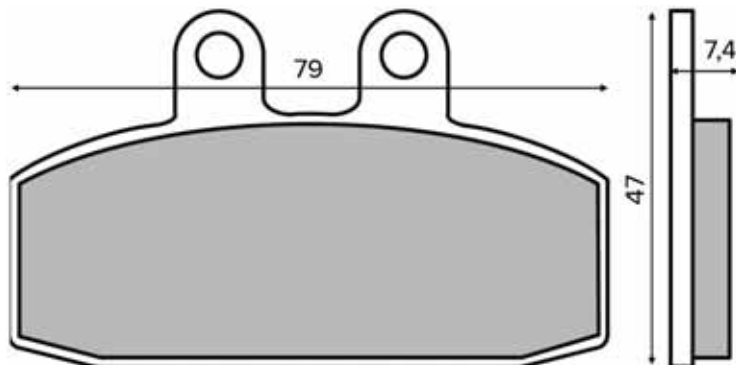

BRAKE PADS

225100060

225100070

225100063

SINIER
HIGH PERFORMANCE BRAKES

225100080

225100160

225100083