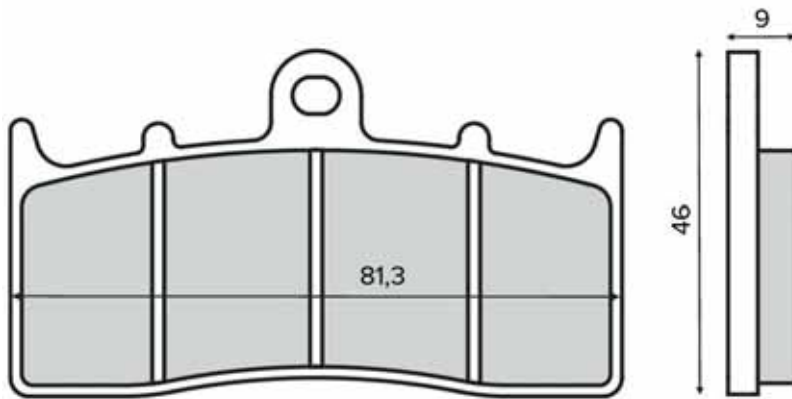

BRAKE PADS

225103003

SINIER
HIGH PERFORMANCE BRAKES

225103013

SINIER
HIGH PERFORMANCE BRAKES

225103020

225103023

SINIER
HIGH PERFORMANCE BRAKES