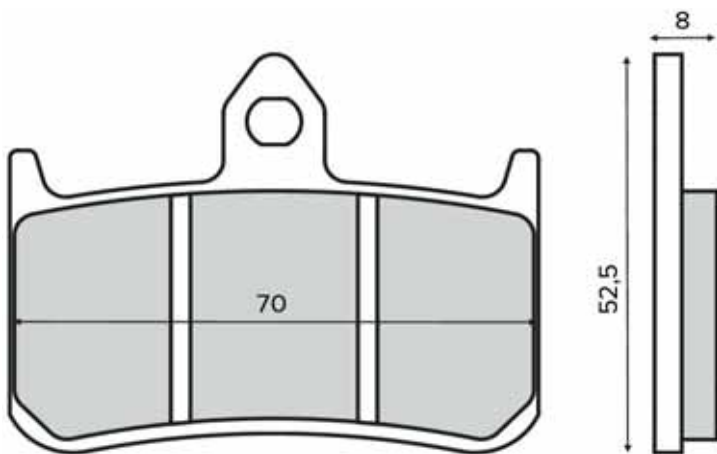

225103103

SINIER
HIGH PERFORMANCE BRAKES