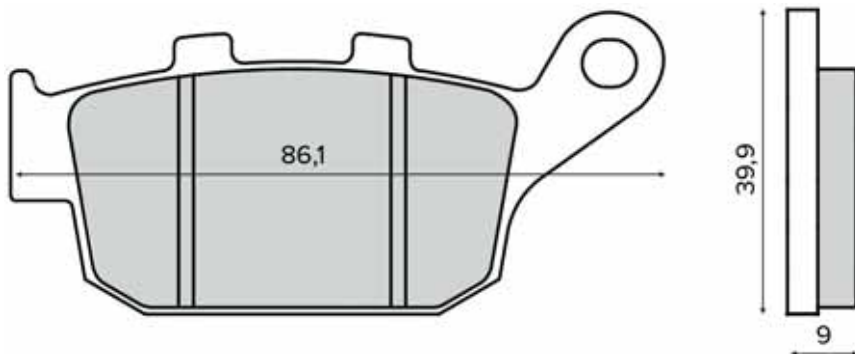

BRAKE PADS

225103500

225103513

SINIER
HIGH PERFORMANCE BRAKES

225103520

225103323

SINIER
HIGH PERFORMANCE BRAKES

PASTIGLIE FRENO