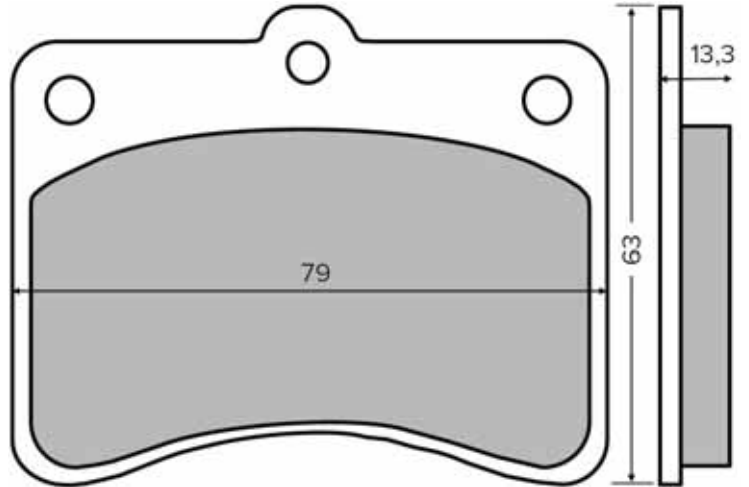

PASTIGLIE FRENO

BRAKE PADS

225103440

225103450

225103460

225103463

SINIER
HIGH PERFORMANCE BRAKES

225103470

225103473

SINIER
HIGH PERFORMANCE BRAKES