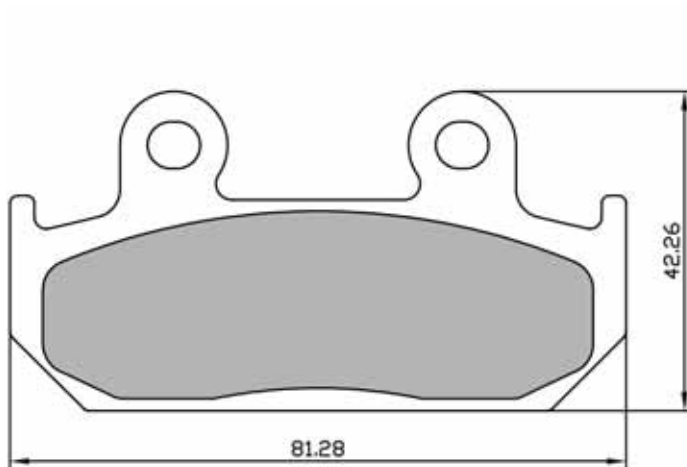

225103700 **NEW**