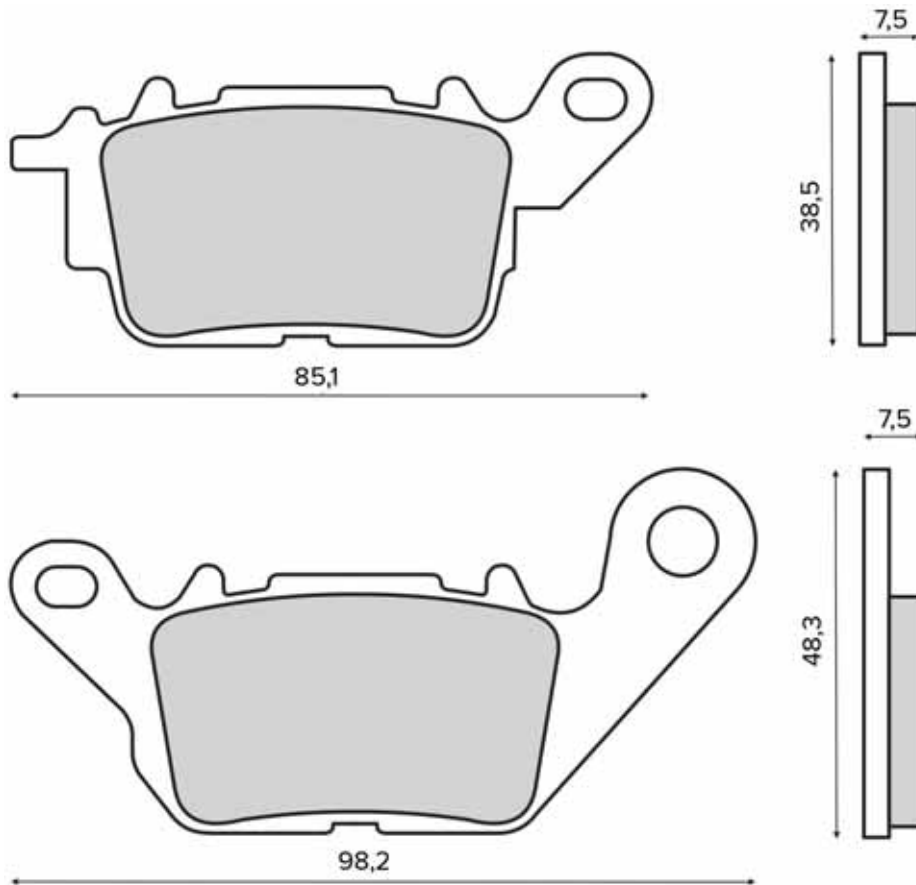

PASTIGLIE FRENO

BRAKE PADS

225103600