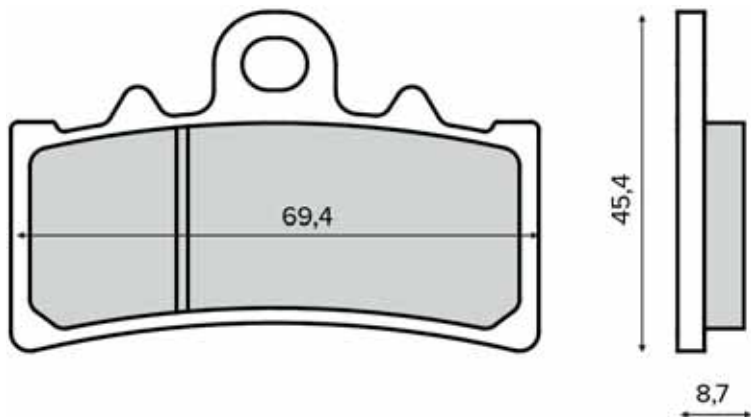

PASTIGLIE FRENO

BRAKE PADS

225103310

225103313

SINTER
HIGH PERFORMANCE BRAKES