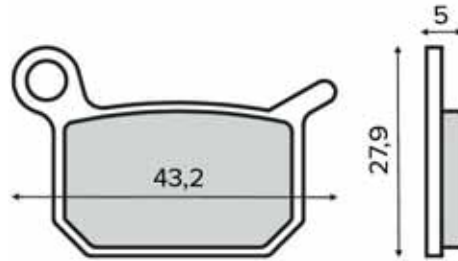

225103210

225103220

225103223

SINIER
HIGH PERFORMANCE BRAKES

225103230

225103240

PASTIGLIE FRENO

BRAKE PADS