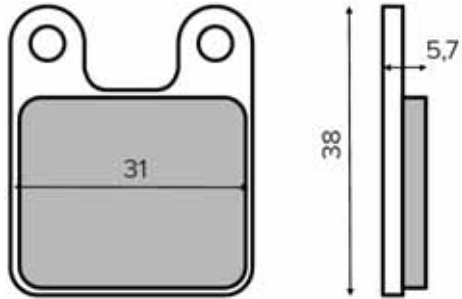

SINTER
HIGH PERFORMANCE BRAKES

PASTIGLIE FRENO

BRAKE PADS

225101400

225101410

225101413

SINIER
HIGH PERFORMANCE BRAKES

PASTIGLIE FRENO