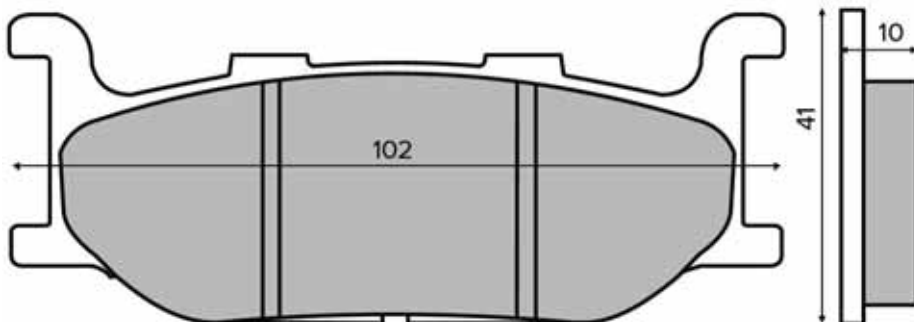

SINIER
HIGH PERFORMANCE BRAKES

225100400

225100403

SINIER
HIGH PERFORMANCE BRAKES

PASTIGLIE FRENO

BRAKE PADS

225100410  

225100413  