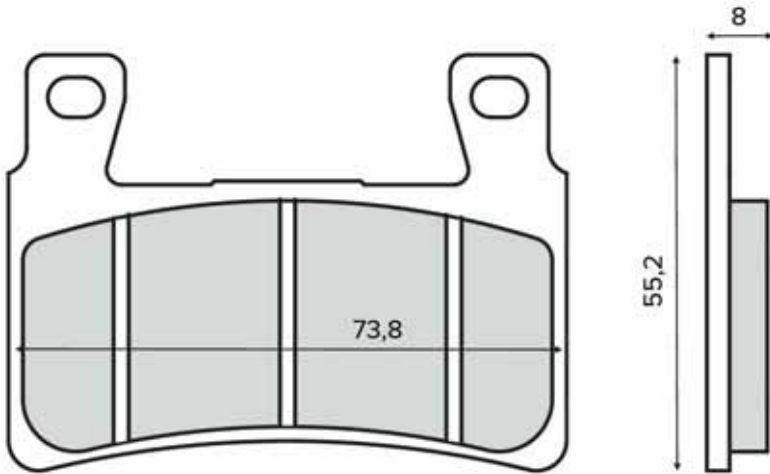

225102910

225102913

SINTER
HIGH PERFORMANCE BRAKES