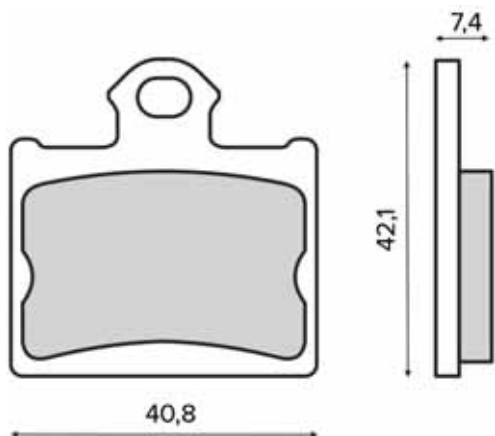

BRAKE PADS

225103530

225103533

SINTER
HIGH PERFORMANCE BRAKES

225103543

SINTER
HIGH PERFORMANCE BRAKES

225103550

PASTIGLIE FRENO