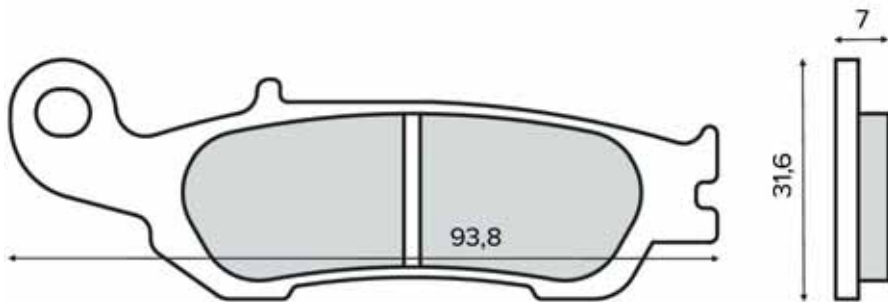

BRAKE PADS

225102830  

225102833  

SINIER
HIGH PERFORMANCE BRAKES

225102840  

225102843  

SINIER
HIGH PERFORMANCE BRAKES

PASTIGLIE FRENO