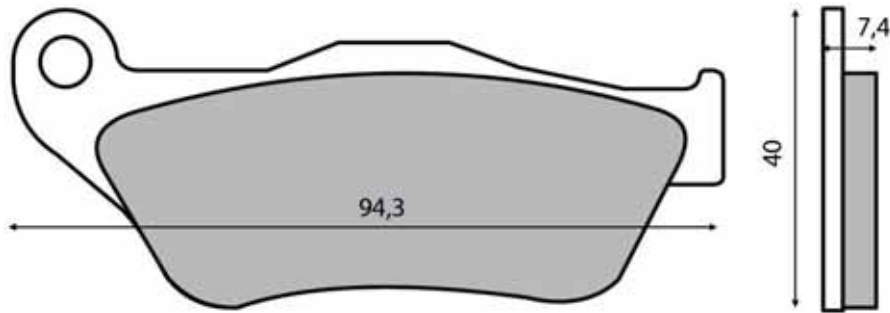

225100770

225100773

SINIER
HIGH PERFORMANCE BRAKES