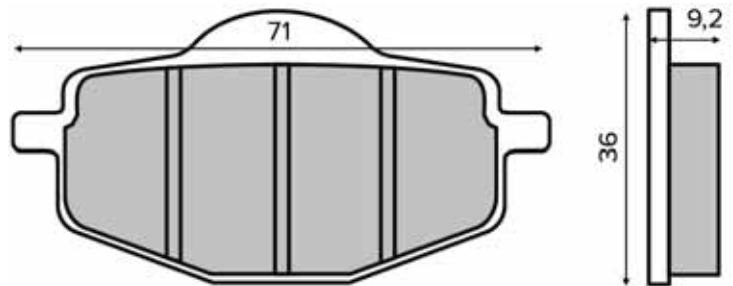

SINIER
HIGH PERFORMANCE BRAKES

225102710

225102720

225102730

PASTIGLIE FRENO

BRAKE PADS

225102740

225102743