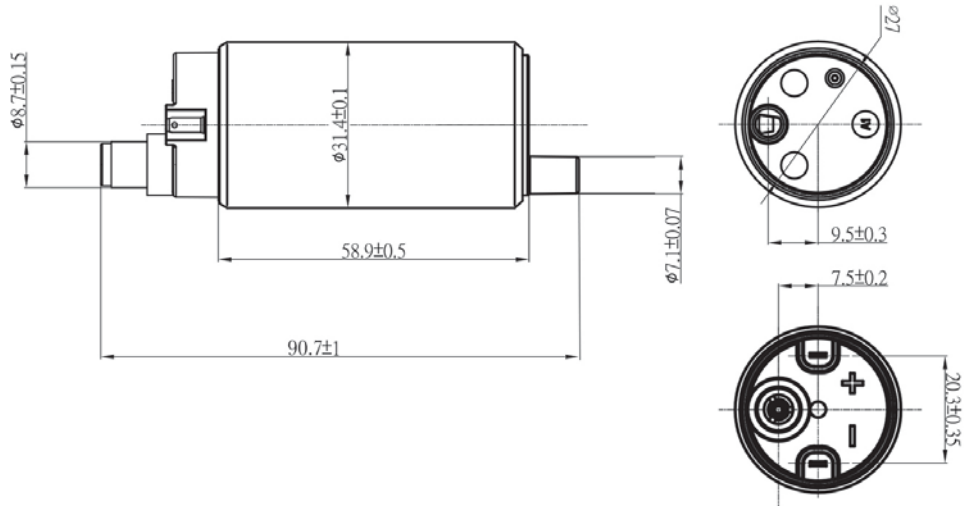

POMPE BENZINA - INIETTORI

FUEL PUMPS - INJECTORS

121660150

Pompa benzina elettrica a immersione | *Submersible electric fuel pump*

Pressione di esercizio 3 Bar | *Working pressure 3 Bar*

Portata 18,5 l/h | *Flow 18,5 l/h*

HONDA: R.O. 16700-K01-D02

121660160

Pompa benzina elettrica esterna | *External electric fuel pump*

Pressione di esercizio 1 - 2,1 Bar | *Working pressure 1 - 2,1 Bar*

Portata 42 l/h | *Flow 42 l/h*

DERBI: R.O. 639861

GILERA: R.O. 639861

PIAGGIO: R.O. 639861

YAMAHA: R.O. 3YX139070100

INIETTORI | INJECTORS

121660900

Iniettore benzina | *Fuel Injector*

SUZUKI 110: Uk Address 15-20

R.O. 15710-39JA0-000

121660901

NEW

Iniettore benzina | *Fuel Injector*

YAMAHA 125: N-Max 15-16 • MT 15-16 • YZF-R 14-16

R.O. 5D7E37700000

121660902

NEW

Iniettore benzina | *Fuel Injector*

HONDA 125: Pcx 10-14

R.O. 16450-KWN-901