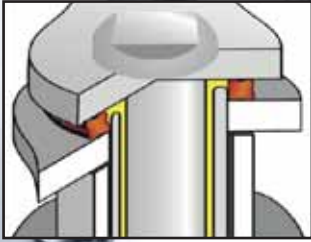

CATENE TRASMISSIONE SIGILLATE CON CROSS-RING - CROSS-RING SEALED DRIVE CHAINS