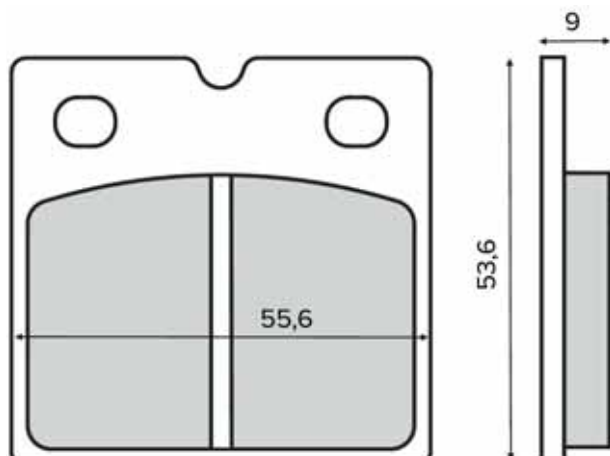

BRAKE PADS

225103150

225103160

225103153

SINTER
HIGH PERFORMANCE BRAKES

225103163

SINTER
HIGH PERFORMANCE BRAKES

225103170