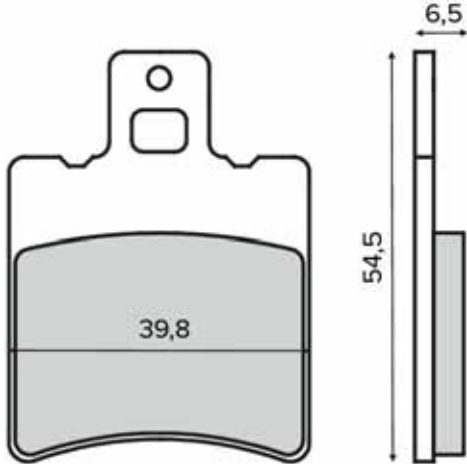

225103210

225103220

225103223

SINIER
HIGH PERFORMANCE BRAKES

225103230

225103240

PASTIGLIE FRENO

BRAKE PADS