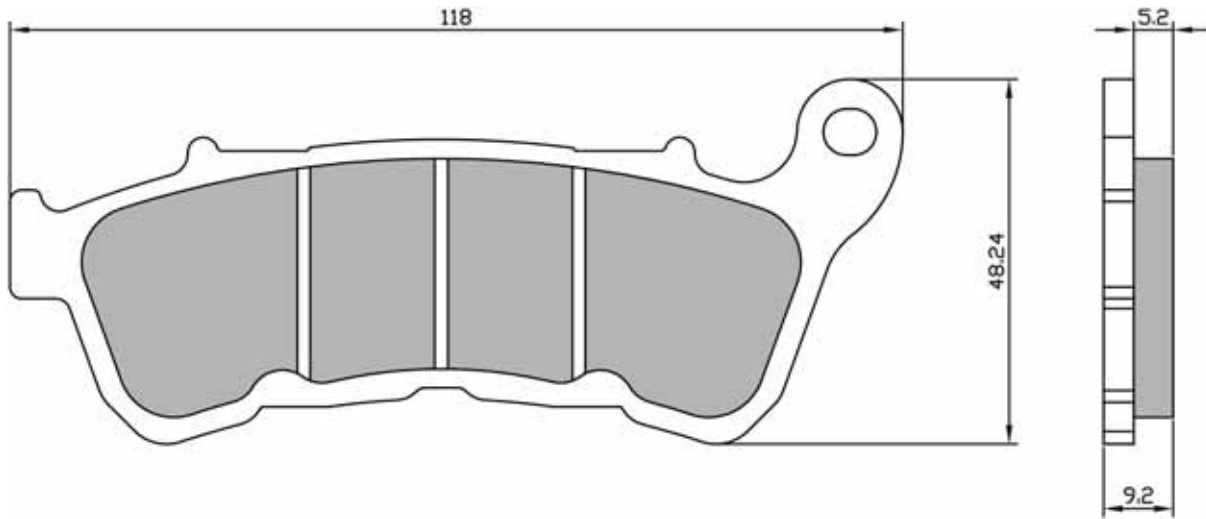

PASTIGLIE FRENO

BRAKE PADS

225103773

NEW

SINIER
HIGH PERFORMANCE BRAKES

225103780

NEW

225103783