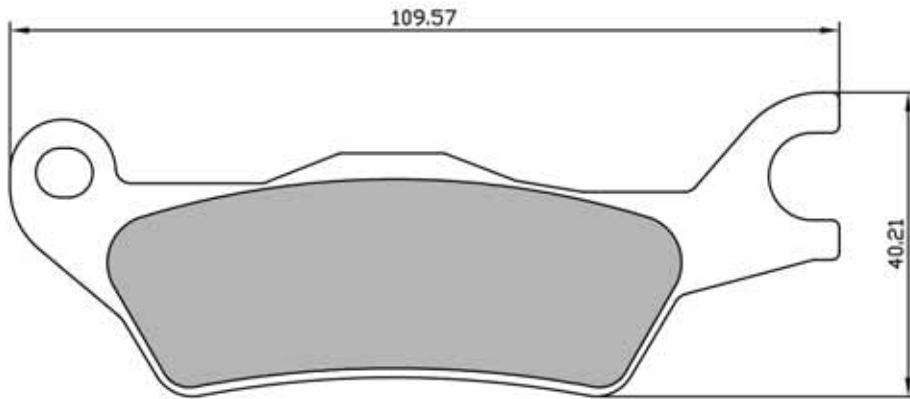

PASTIGLIE FRENO

BRAKE PADS

225103690 **NEW**

225103693 **NEW**

SINIER
HIGH PERFORMANCE BRAKES