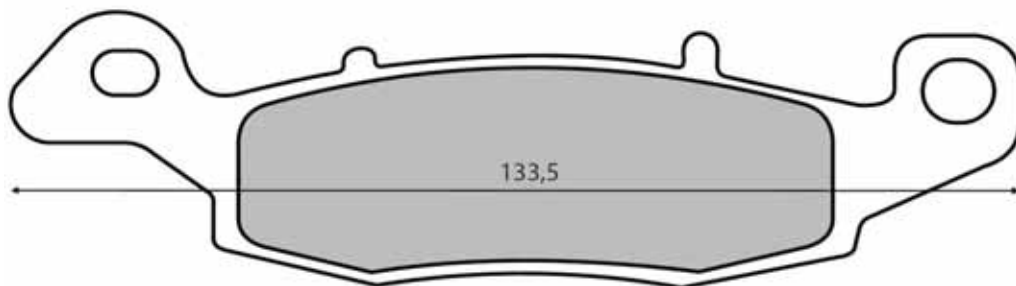

225101250

225101253

SINIER
HIGH PERFORMANCE BRAKES