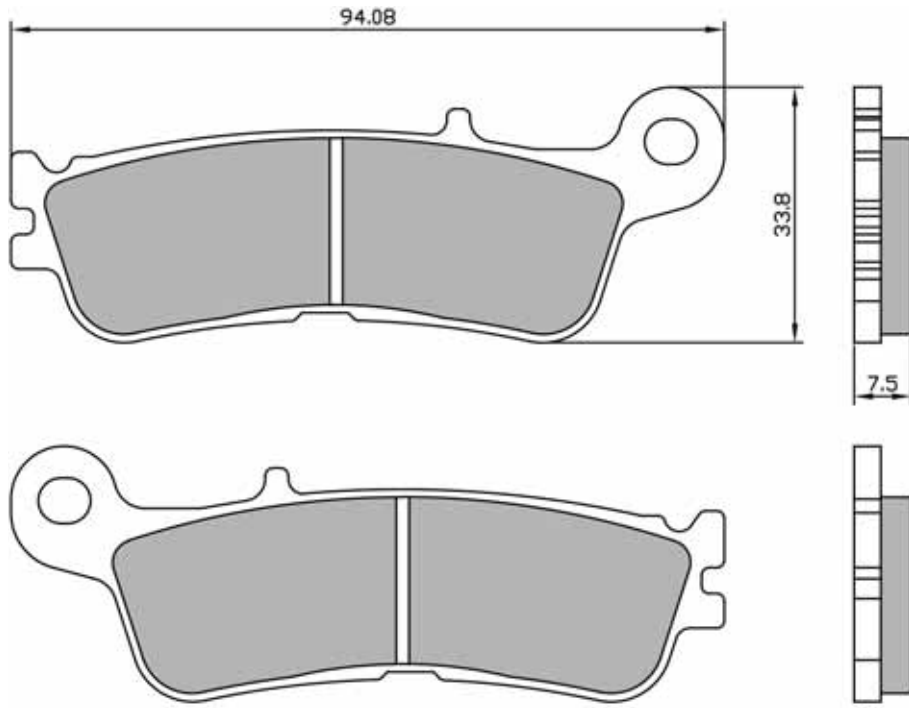

NEW

SINIER
HIGH PERFORMANCE BRAKES

PASTIGLIE FRENO

BRAKE PADS

225103793

NEW

SINTER
HIGH PERFORMANCE BRAKES

GANASCE FRENO