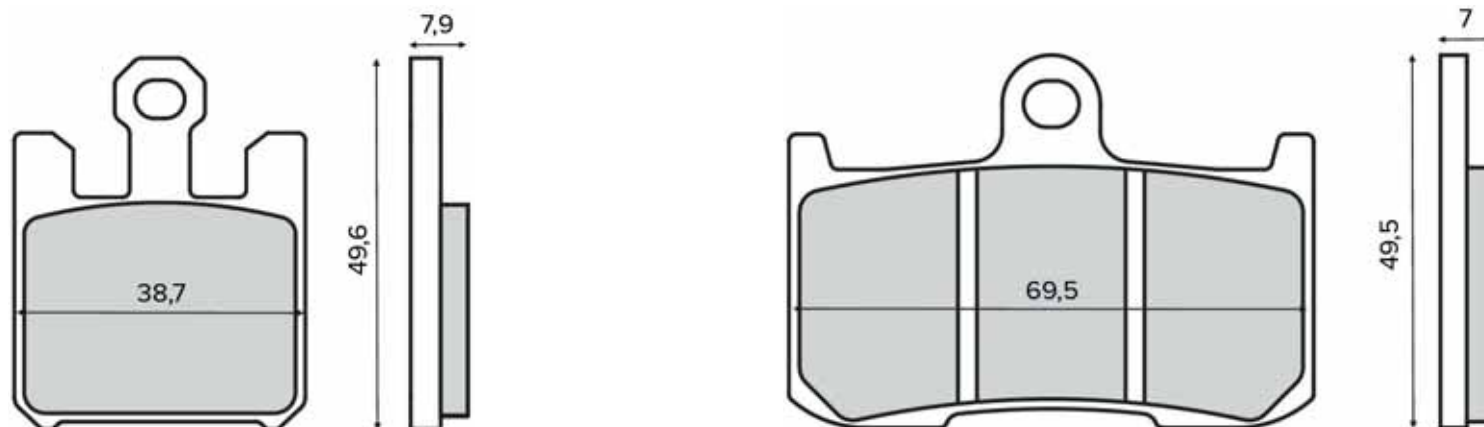

SINIER
HIGH PERFORMANCE BRAKES

225102973  

SINIER
HIGH PERFORMANCE BRAKES

225102983  

SINIER
HIGH PERFORMANCE BRAKES

225102993  

SINIER
HIGH PERFORMANCE BRAKES

PASTIGLIE FRENO