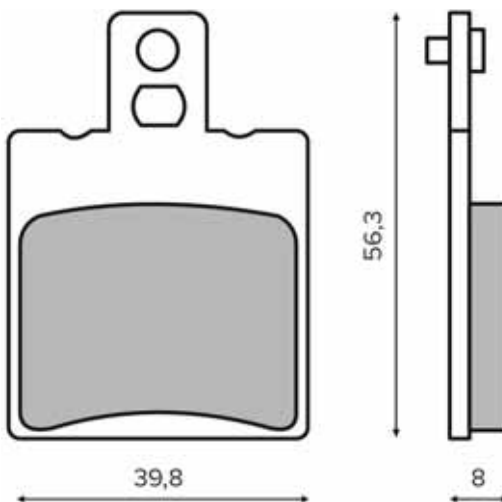

225101603

SINTER
HIGH PERFORMANCE BRAKES

225101620

225101790

225102020

PASTIGLIE FRENO

BRAKE PADS

225102120