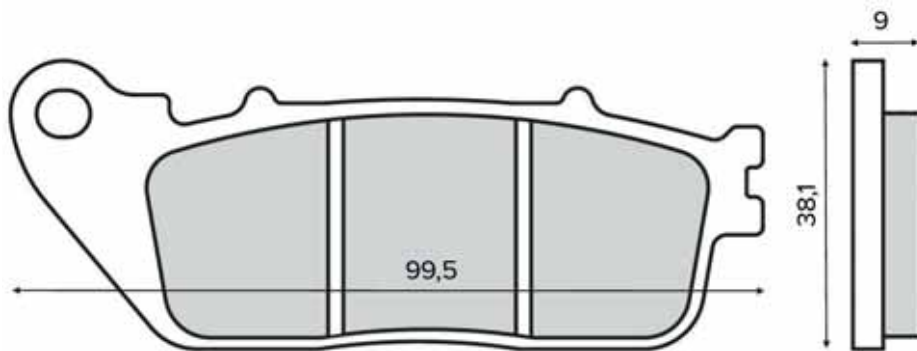

SINIER
HIGH PERFORMANCE BRAKES

225103060

225103063

SINIER
HIGH PERFORMANCE BRAKES

PASTIGLIE FRENO

BRAKE PADS

225103070

225103073