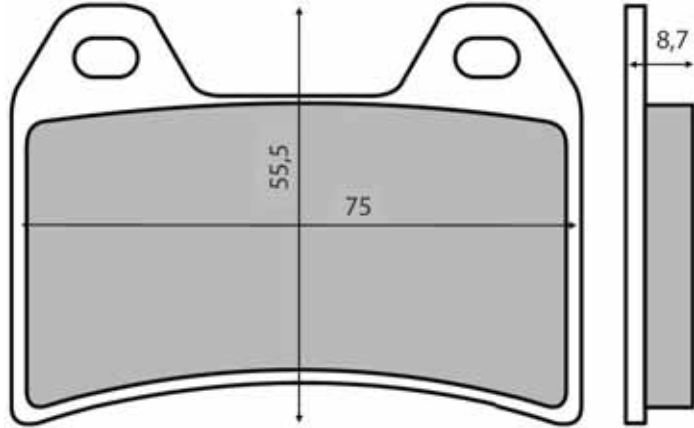

PASTIGLIE FRENO

BRAKE PADS

225101100

225101103

SINIER
HIGH PERFORMANCE BRAKES

225101150

225101153

SINIER
HIGH PERFORMANCE BRAKES