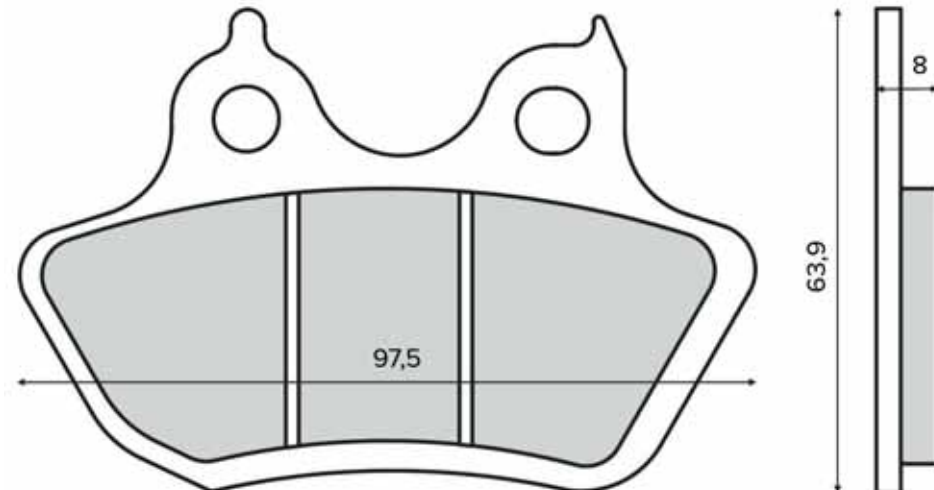

BRAKE PADS

225103353

SINIER
HIGH PERFORMANCE BRAKES

225103363

SINIER
HIGH PERFORMANCE BRAKES

225103373

SINIER
HIGH PERFORMANCE BRAKES

225103383