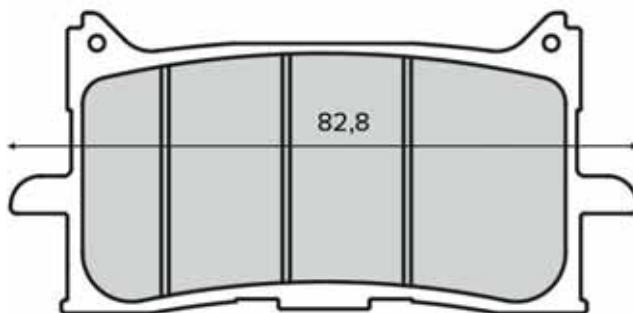

225103490

225103493

SINTER
HIGH PERFORMANCE BRAKES