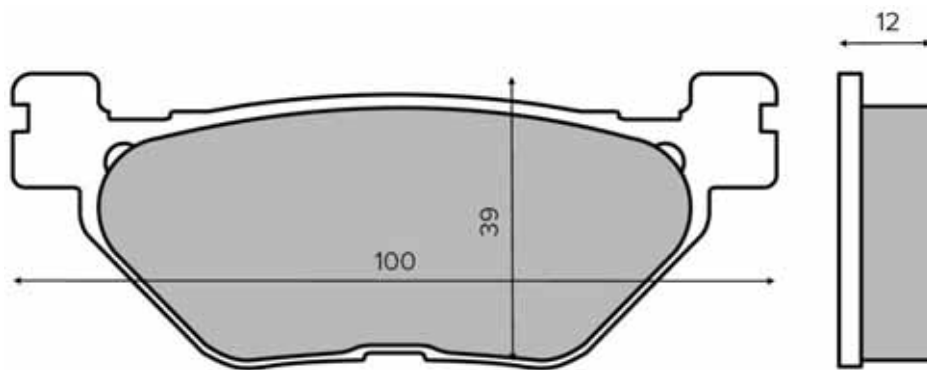

SINTER
HIGH PERFORMANCE BRAKES

PASTIGLIE FRENO

BRAKE PADS

225101400

225101410

225101413

SINIER
HIGH PERFORMANCE BRAKES

PASTIGLIE FRENO