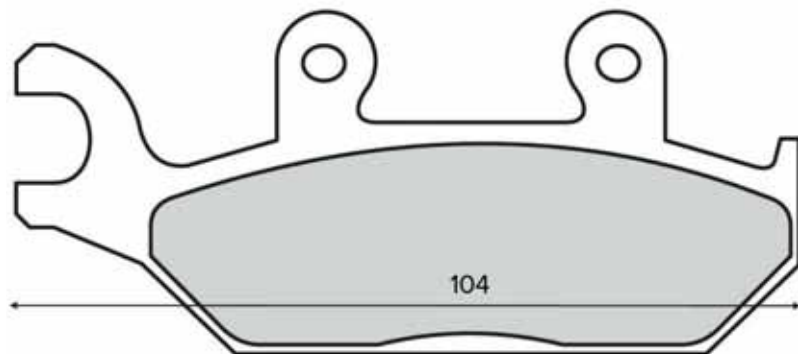

PASTIGLIE FRENO

BRAKE PADS

225103200

225103203

SINTER
HIGH PERFORMANCE BRAKES