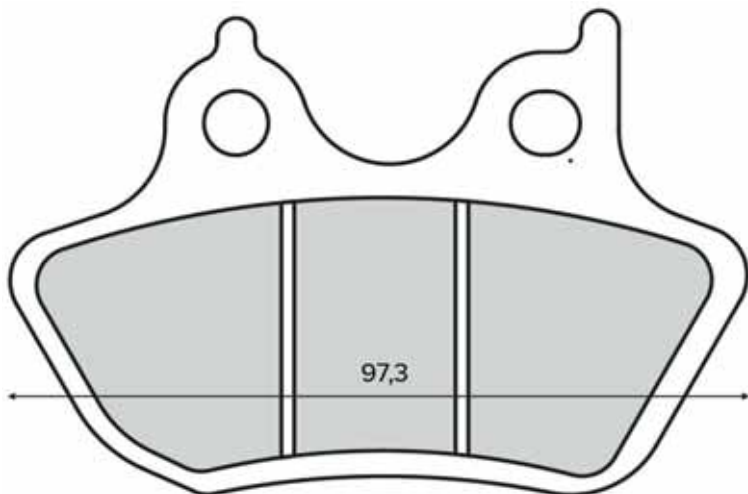

BRAKE PADS

225103353

SINIER
HIGH PERFORMANCE BRAKES

225103363

SINIER
HIGH PERFORMANCE BRAKES

225103373

SINIER
HIGH PERFORMANCE BRAKES

225103383