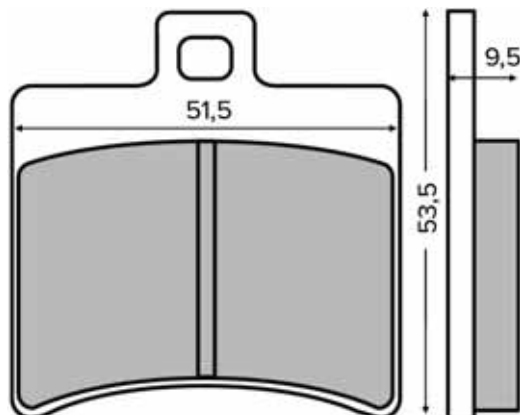

PASTIGLIE FRENO

BRAKE PADS

225100300

225100310

225100303

225100313

SINTER
HIGH PERFORMANCE BRAKES

SINTER
HIGH PERFORMANCE BRAKES