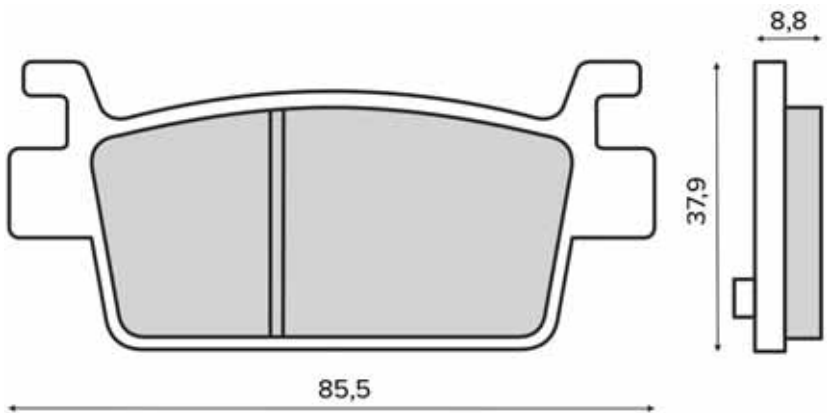

BRAKE PADS

225103560

225103570

225103573

SINIER
HIGH PERFORMANCE BRAKES

225103580

225103583

SINTER
HIGH PERFORMANCE BRAKES