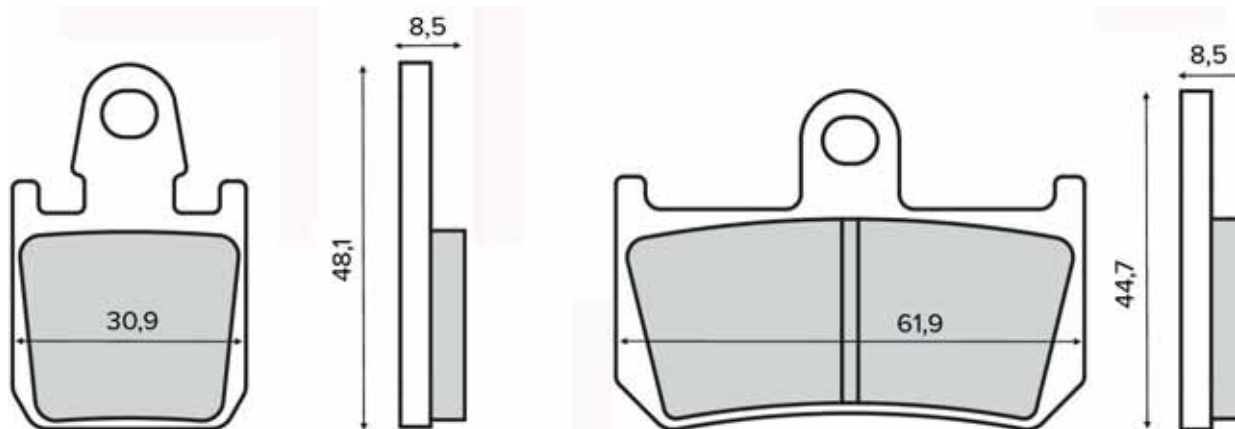

225102973

SINIER
HIGH PERFORMANCE BRAKES