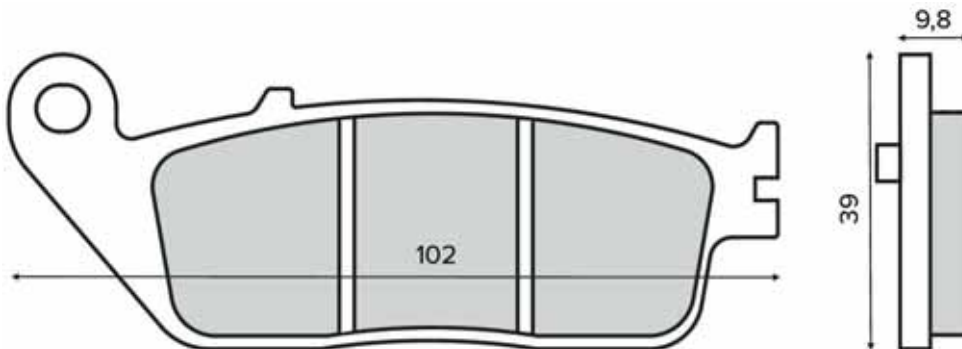

225103140

225103143

SINIER
HIGH PERFORMANCE BRAKES