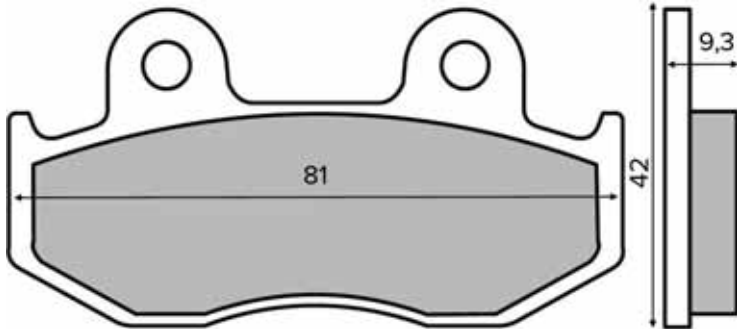

225100193

SINIER
HIGH PERFORMANCE BRAKES

225100270

225100273

SINIER
HIGH PERFORMANCE BRAKES