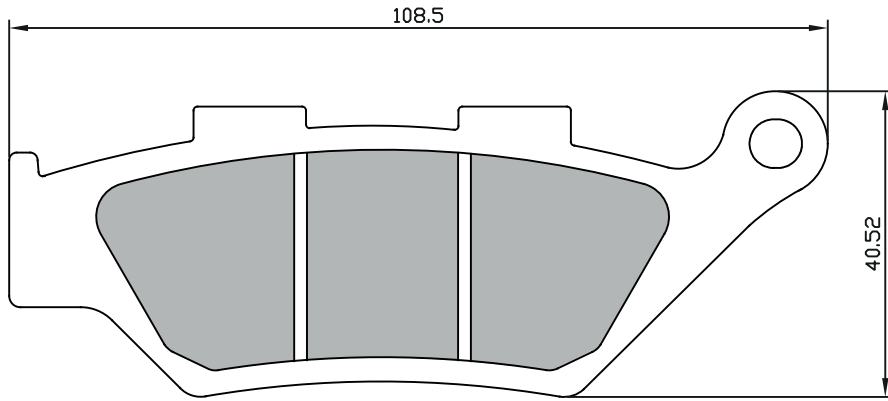

PASTIGLIE FRENO

BRAKE PADS

225103760 **NEW**

225103763 **NEW**

SINTER
HIGH PERFORMANCE BRAKES