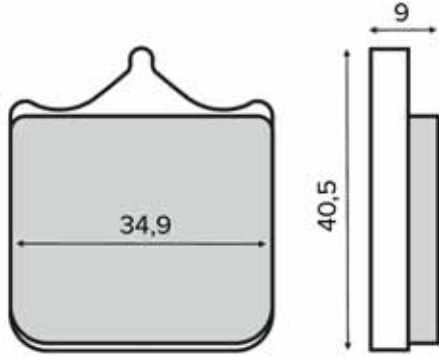

PASTIGLIE FRENO

BRAKE PADS

225103003

SINIER
HIGH PERFORMANCE BRAKES