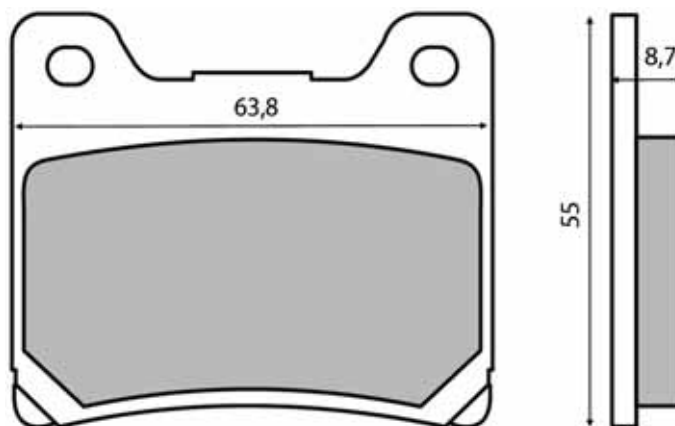

225100730

225100733

SINIER
HIGH PERFORMANCE BRAKES