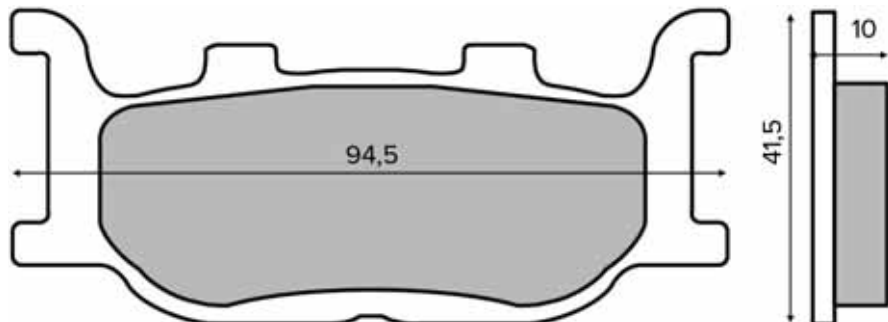

PASTIGLIE FRENO

BRAKE PADS

225100410

225100413

SINIER
HIGH PERFORMANCE BRAKES