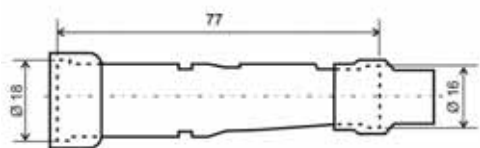

ACCESSORI CANDELE

SPARK PLUGS ACCESSORIES

246215090

KIT CAPPuccio CANDELA | SPARK PLUG CAP KIT
STOCK NUMBER: 8080

SB05F