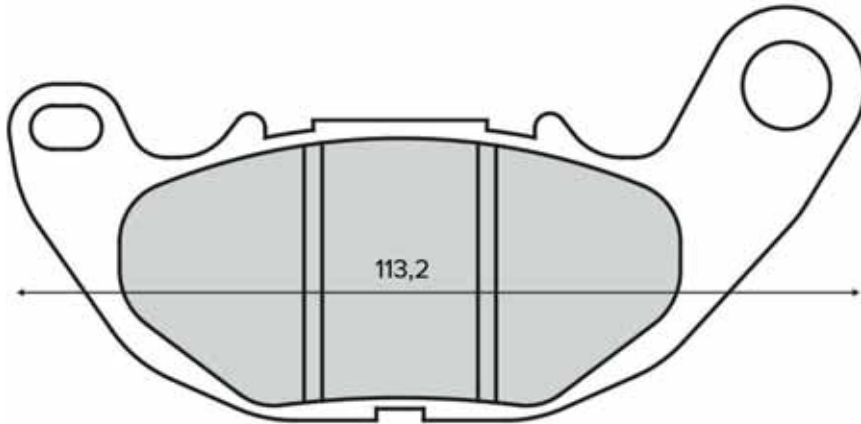

PASTIGLIE FRENO

BRAKE PADS

225103480

225103483

SINTER
HIGH PERFORMANCE BRAKES