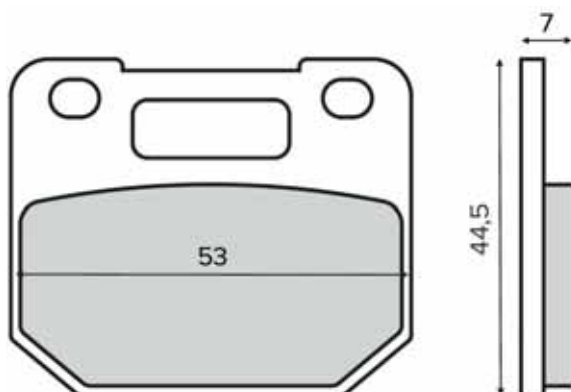

SINIER
HIGH PERFORMANCE BRAKES

225103080

225103083

SINIER
HIGH PERFORMANCE BRAKES

PASTIGLIE FRENO

BRAKE PADS

225103093

SINIER
HIGH PERFORMANCE BRAKES