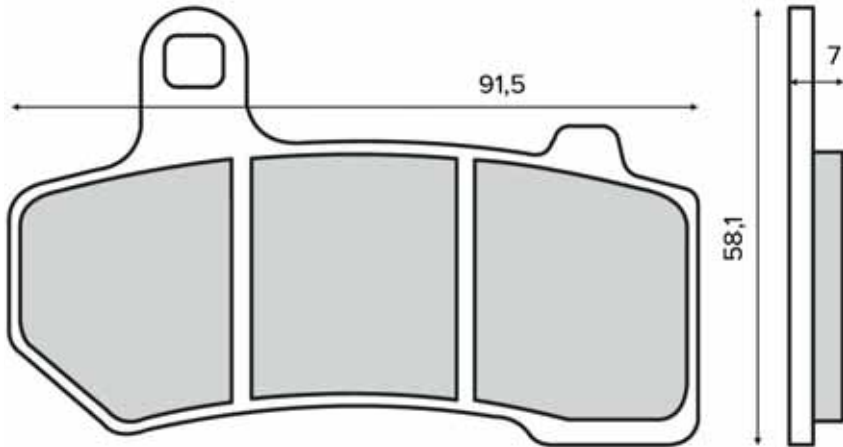

SINIER
HIGH PERFORMANCE BRAKES

225103423

SINTER
HIGH PERFORMANCE BRAKES

225103433

SINTER
HIGH PERFORMANCE BRAKES

PASTIGLIE FRENO

BRAKE PADS

225103440