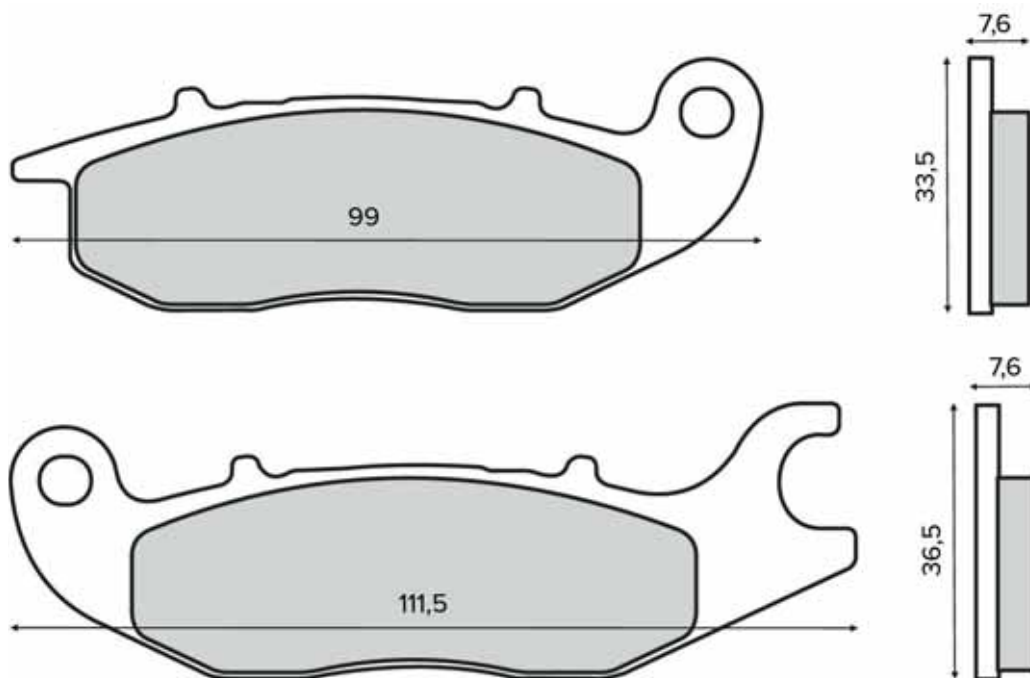

BRAKE PADS

225102780

225102800

225102810

225102820

225102823

SINTER
HIGH PERFORMANCE BRAKES

PASTIGLIE FRENO