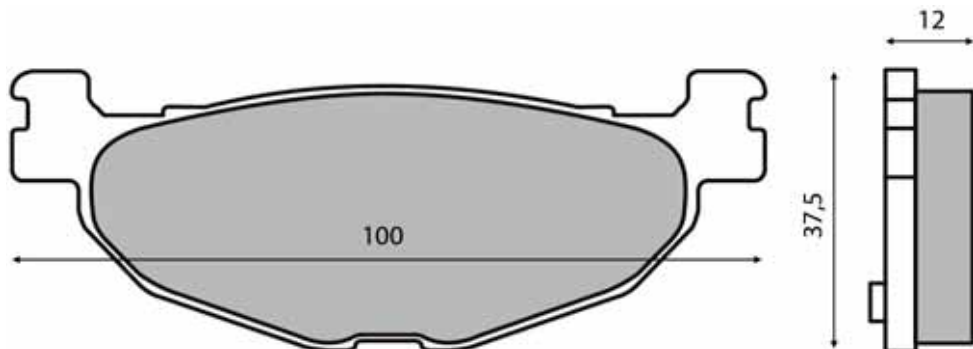

SINIER
HIGH PERFORMANCE BRAKES

225100870  

225100873  

SINIER
HIGH PERFORMANCE BRAKES

225100890  

PASTIGLIE FRENO

BRAKE PADS

225100920  MADE IN ITALY 