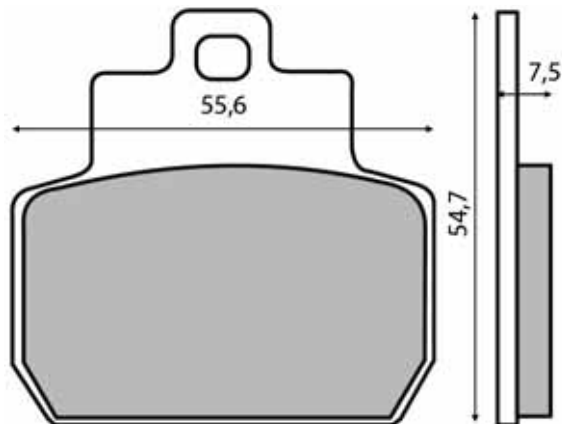

225100770

225100773

SINIER
HIGH PERFORMANCE BRAKES

225100780

PASTIGLIE FRENO

BRAKE PADS

225100800  

225100803  