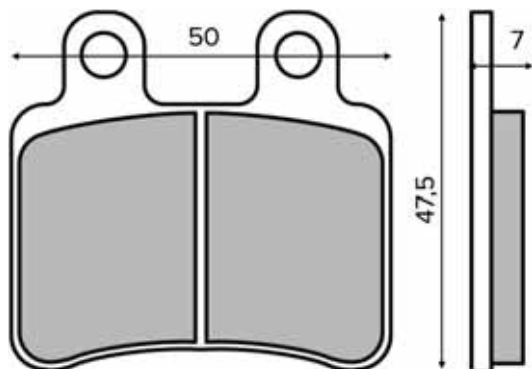

BRAKE PADS

225102780

225102800

225102810

225102820

225102823

SINTER
HIGH PERFORMANCE BRAKES

PASTIGLIE FRENO