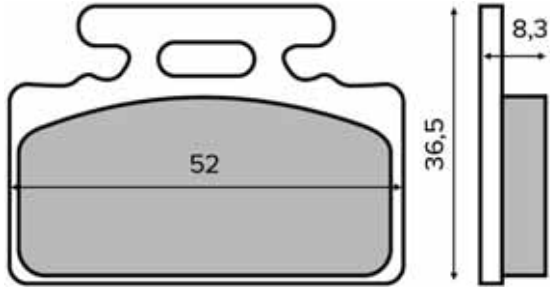

SINIER
HIGH PERFORMANCE BRAKES

225103423

SINTER
HIGH PERFORMANCE BRAKES

225103433

SINTER
HIGH PERFORMANCE BRAKES

PASTIGLIE FRENO

BRAKE PADS

225103440