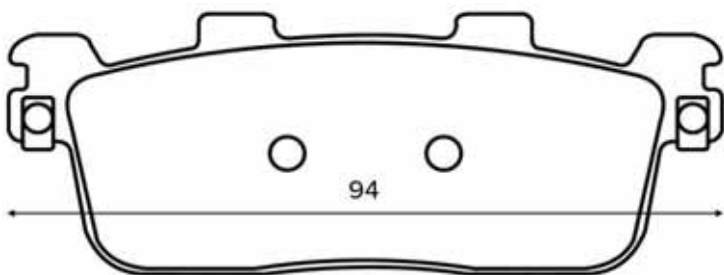

PASTIGLIE FRENO

BRAKE PADS

225102740

225102743

SINIER
HIGH PERFORMANCE BRAKES