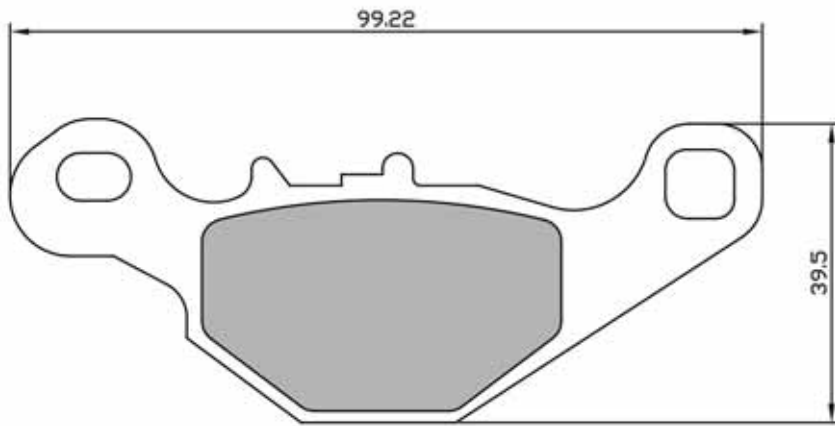

BRAKE PADS

225103730

NEW

225103743

NEW

SINTER
HIGH PERFORMANCE BRAKES

PASTIGLIE FRENO

BRAKE PADS