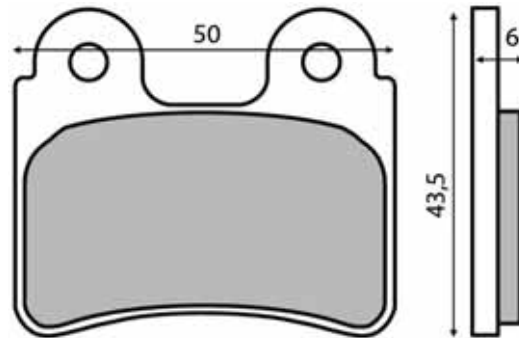

225100630

225100640