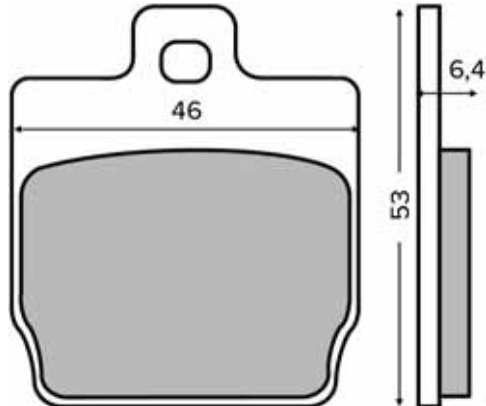

PASTIGLIE FRENO

BRAKE PADS

225100180

225100190

225100193

SINIER
HIGH PERFORMANCE BRAKES

225100270

225100273

SINIER
HIGH PERFORMANCE BRAKES

225100280