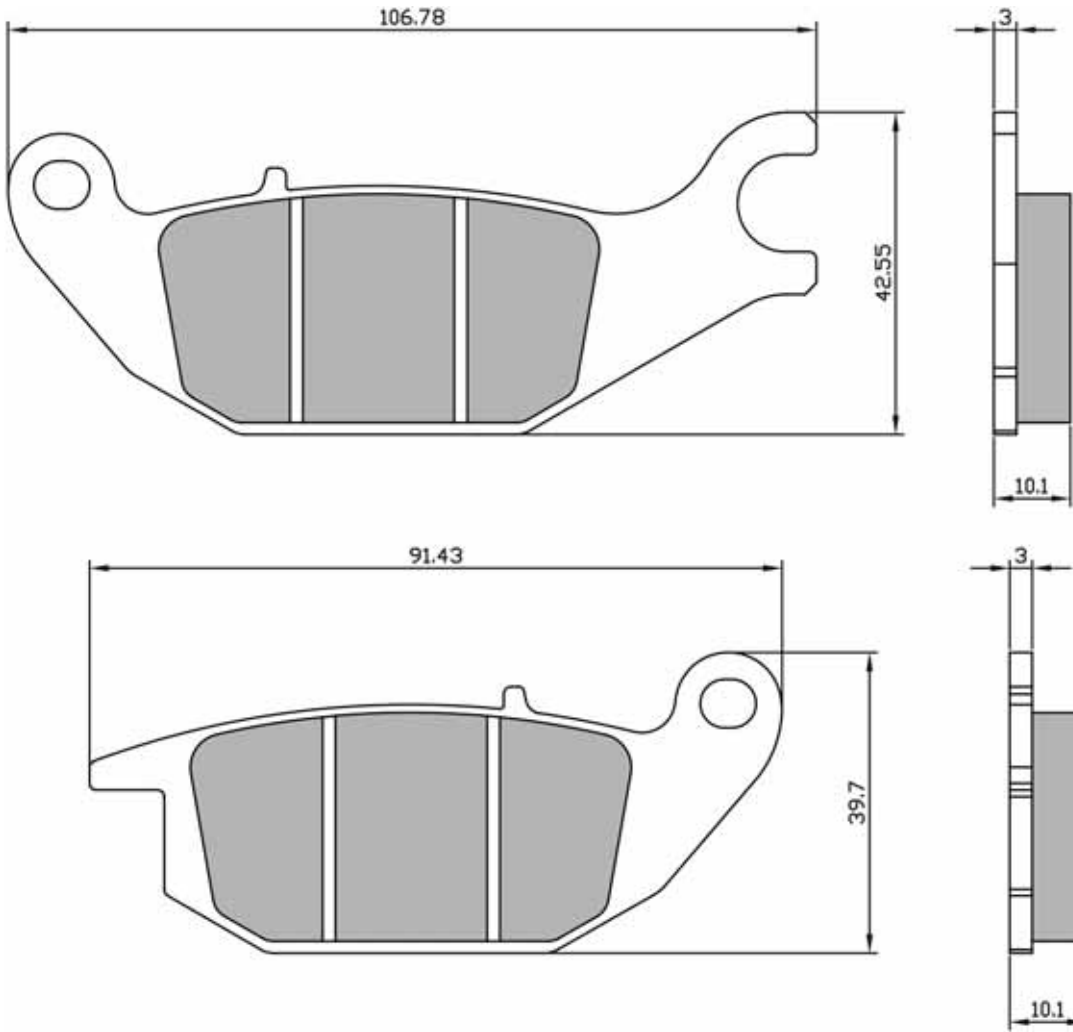

225103653  **NEW** 

SINTER
HIGH PERFORMANCE BRAKES

PASTIGLIE FRENO

BRAKE PADS

225103660  **NEW** 

225103673  **NEW** 

SINTER
HIGH PERFORMANCE BRAKES

PASTIGLIE FRENO