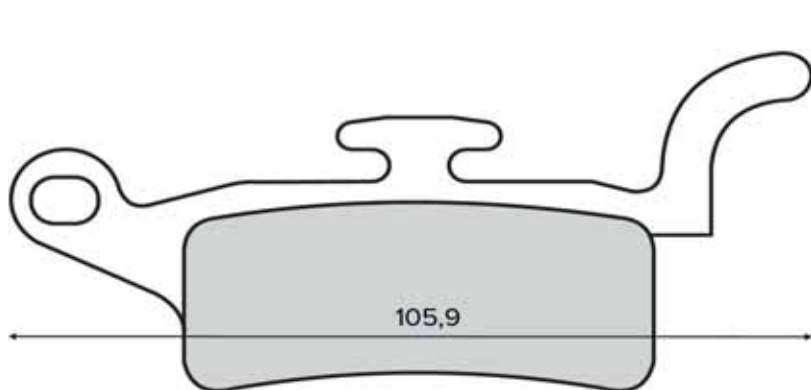

PASTIGLIE FRENO

BRAKE PADS

225103250

225103253

SINTER
HIGH PERFORMANCE BRAKES

225103260

225103270

225103273

SINTER
HIGH PERFORMANCE BRAKES