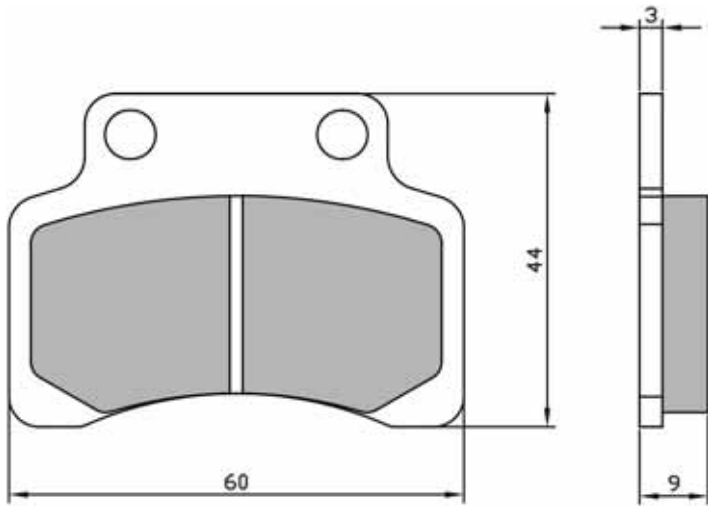

225103710

NEW