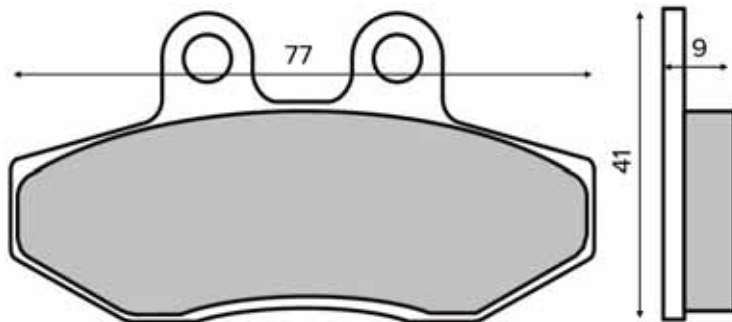

PASTIGLIE FRENO

BRAKE PADS

225102670

225102673

SINIER
HIGH PERFORMANCE BRAKES

225102710

225102720

225102730