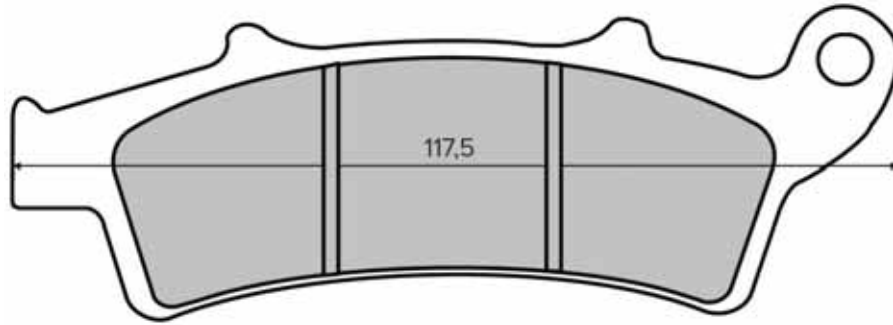

PASTIGLIE FRENO

BRAKE PADS

225102670

225102673

SINIER
HIGH PERFORMANCE BRAKES