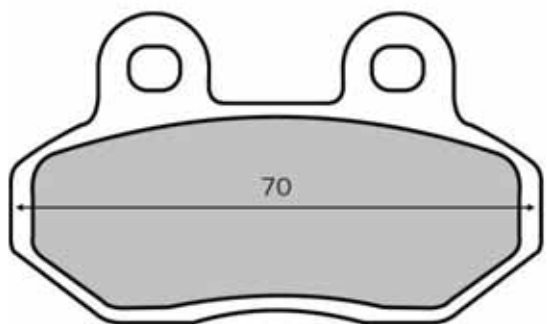

225102750

225102753

SINIER
HIGH PERFORMANCE BRAKES