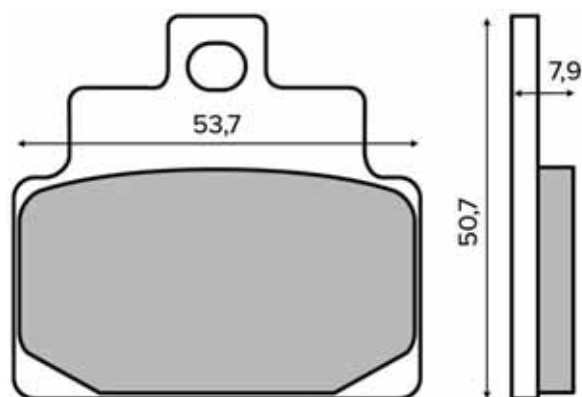

SINIER
HIGH PERFORMANCE BRAKES

225100430  

225100450  

225100460  

225100453  

SINIER
HIGH PERFORMANCE BRAKES

PASTIGLIE FRENO

BRAKE PADS