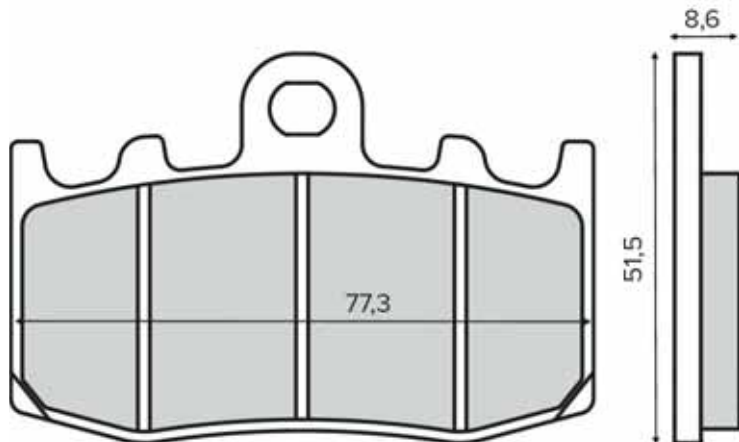

225101603

SINTER
HIGH PERFORMANCE BRAKES