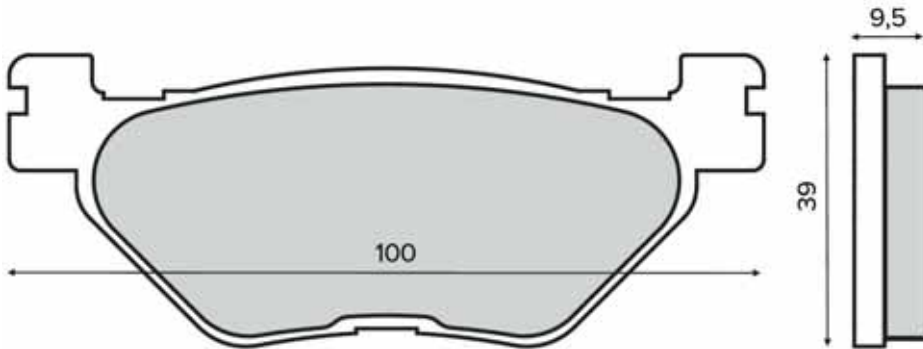

225103130

225103133

SINIER
HIGH PERFORMANCE BRAKES