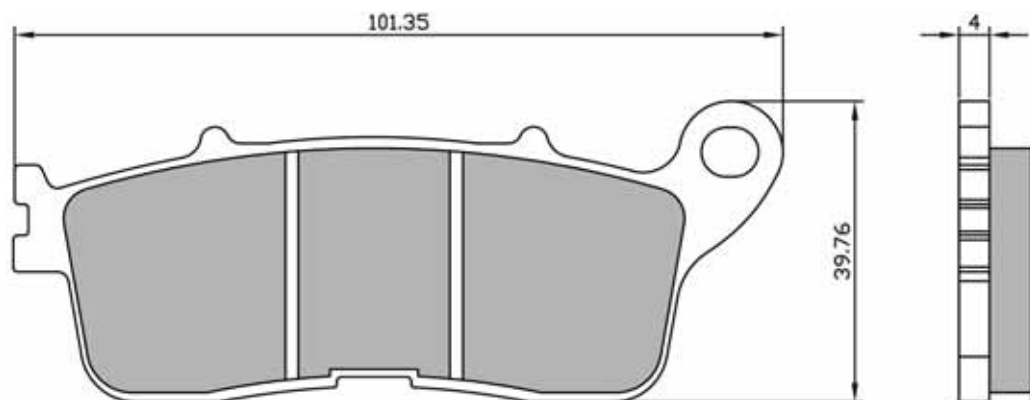

BRAKE PADS

225103683

NEW

SINTER
HIGH PERFORMANCE BRAKES

PASTIGLIE FRENO

BRAKE PADS

225103690  **NEW** 

225103693  **NEW** 