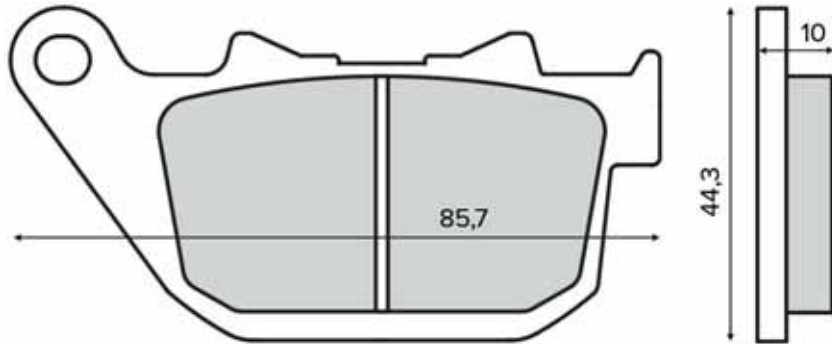

PASTIGLIE FRENO

BRAKE PADS

225103393

SINIER
HIGH PERFORMANCE BRAKES