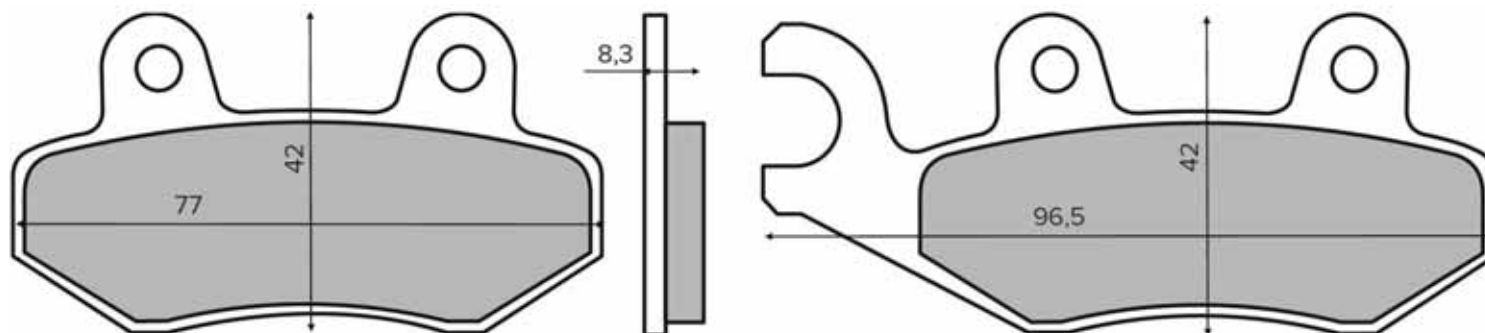

225101603

SINTER
HIGH PERFORMANCE BRAKES

225101620

225101790

225102020