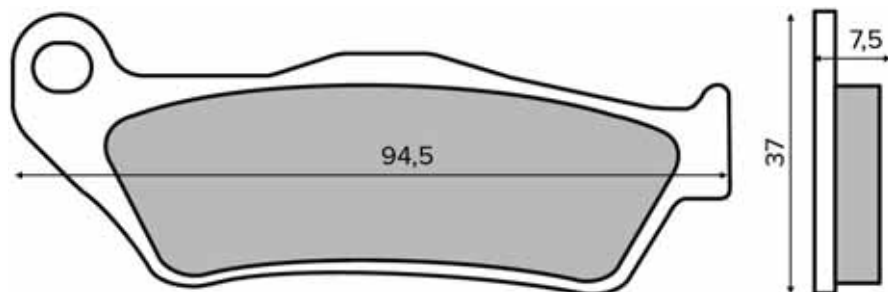

PASTIGLIE FRENO

BRAKE PADS

225100410

225100413

SINIER
HIGH PERFORMANCE BRAKES

225100430

225100450

225100460

225100453

SINIER
HIGH PERFORMANCE BRAKES