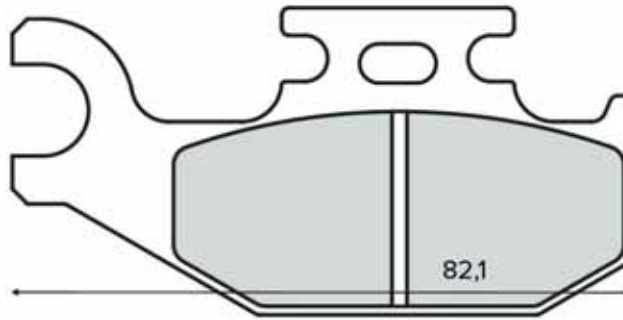

PASTIGLIE FRENO

BRAKE PADS

225102890

225102893

SINIER
HIGH PERFORMANCE BRAKES