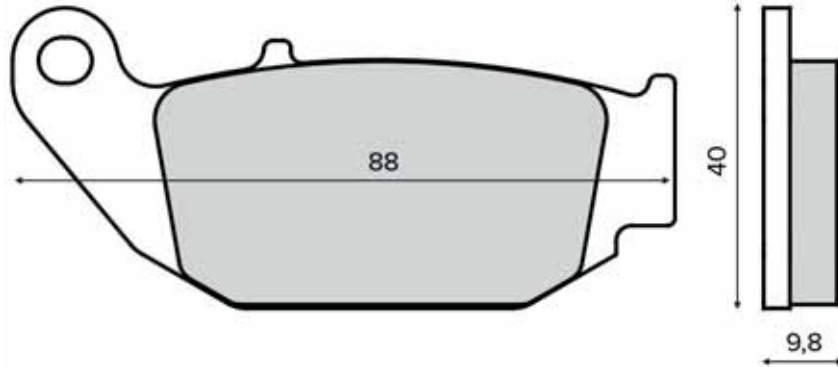

PASTIGLIE FRENO

BRAKE PADS

225103280

225103283

SINIER
HIGH PERFORMANCE BRAKES