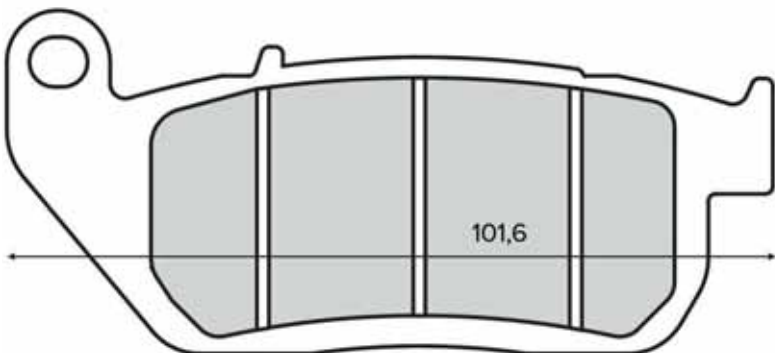

225103383

SINIER
HIGH PERFORMANCE BRAKES