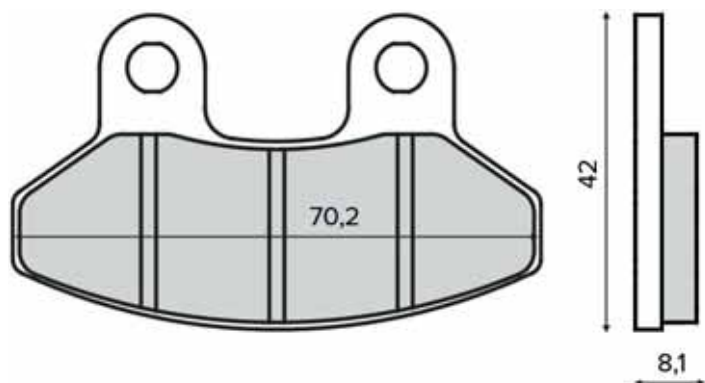

225103250

225103253

SINTER
HIGH PERFORMANCE BRAKES

225103260

225103270

225103273

SINTER
HIGH PERFORMANCE BRAKES

PASTIGLIE FRENO