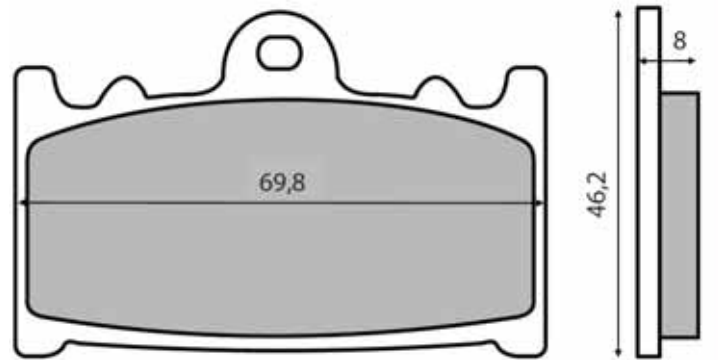

PASTIGLIE FRENO

BRAKE PADS

225101100

225101103

SINIER
HIGH PERFORMANCE BRAKES

225101150

225101153

SINIER
HIGH PERFORMANCE BRAKES