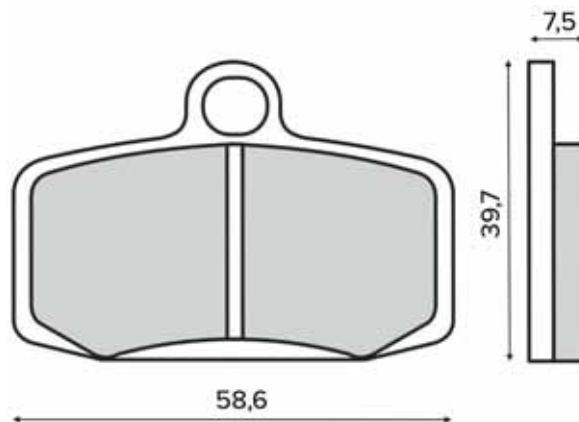

BRAKE PADS

225103530

225103533

SINTER
HIGH PERFORMANCE BRAKES

225103543

SINTER
HIGH PERFORMANCE BRAKES

225103550

PASTIGLIE FRENO