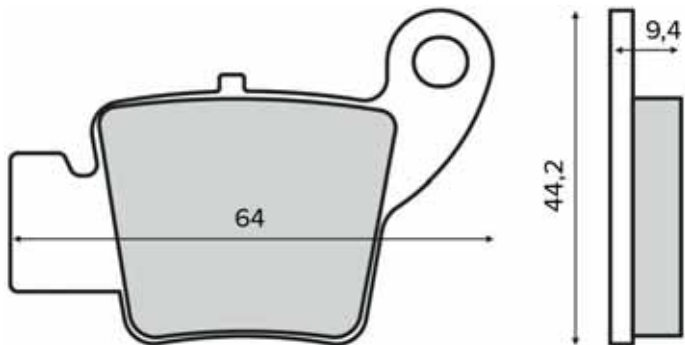

225103450

225103460

225103463

SINIER
HIGH PERFORMANCE BRAKES

225103470

225103473

SINIER
HIGH PERFORMANCE BRAKES

PASTIGLIE FRENO