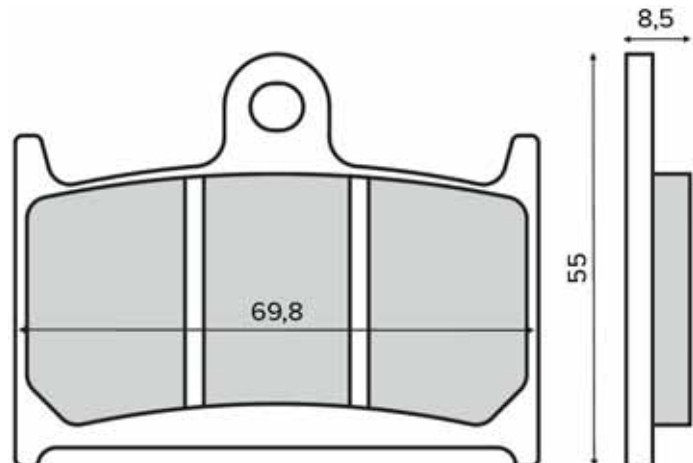

225103030

225103033

SINIER
HIGH PERFORMANCE BRAKES

SINIER
HIGH PERFORMANCE BRAKES