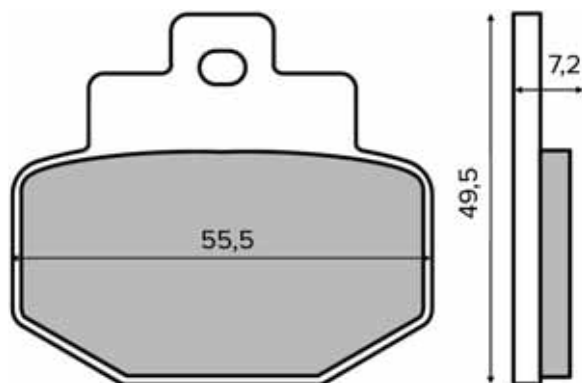

SINIER
HIGH PERFORMANCE BRAKES

225100430  

225100450  

225100460  

225100453  

SINIER
HIGH PERFORMANCE BRAKES

PASTIGLIE FRENO

BRAKE PADS