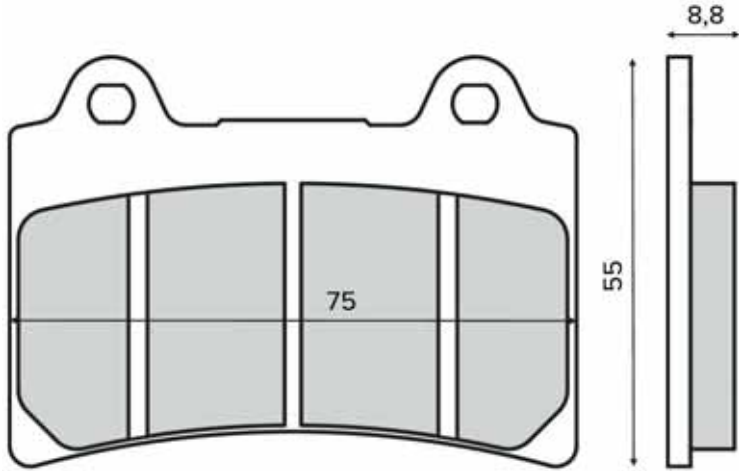

PASTIGLIE FRENO

BRAKE PADS

225103123

SINIER
HIGH PERFORMANCE BRAKES