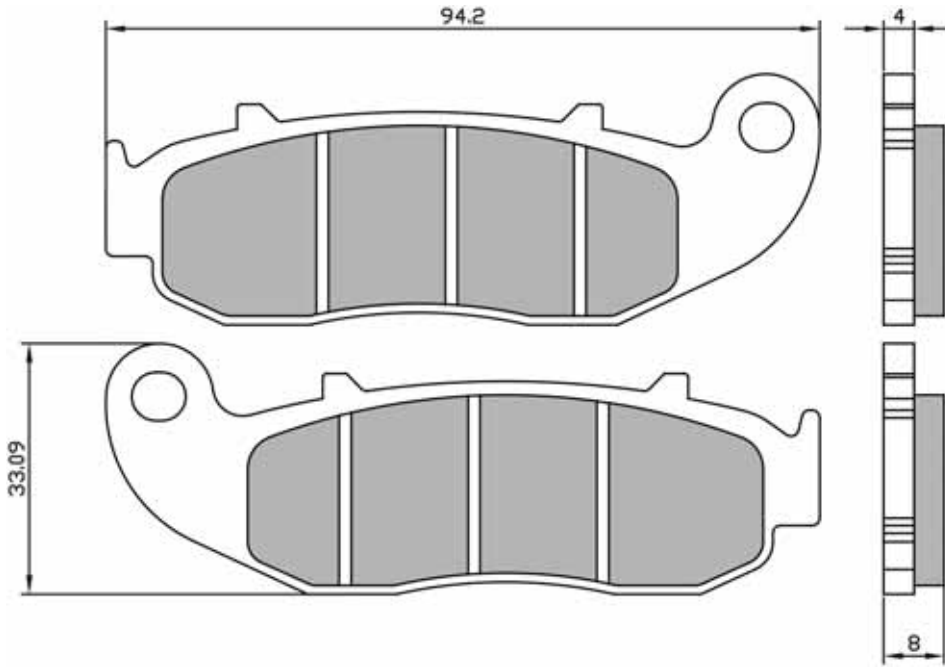

PASTIGLIE FRENO

BRAKE PADS

225103750 **NEW**

225103753 **NEW**

SINIER
HIGH PERFORMANCE BRAKES