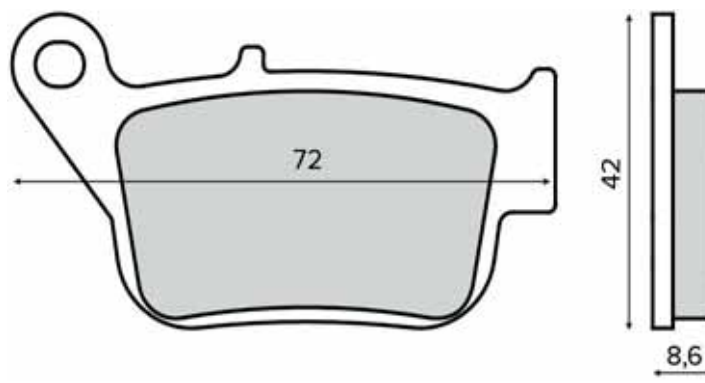

PASTIGLIE FRENO

BRAKE PADS

225103250

225103253

SINTER
HIGH PERFORMANCE BRAKES

225103260

225103270

225103273

SINTER
HIGH PERFORMANCE BRAKES