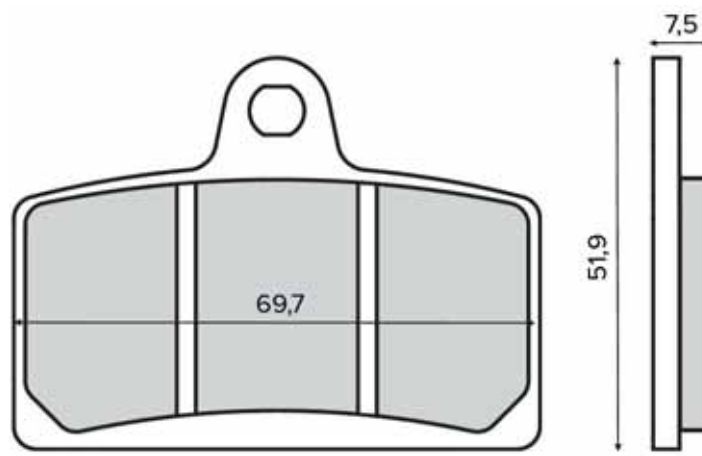

BRAKE PADS

225103150

225103160

225103153

SINTER
HIGH PERFORMANCE BRAKES

225103163

SINTER
HIGH PERFORMANCE BRAKES

225103170