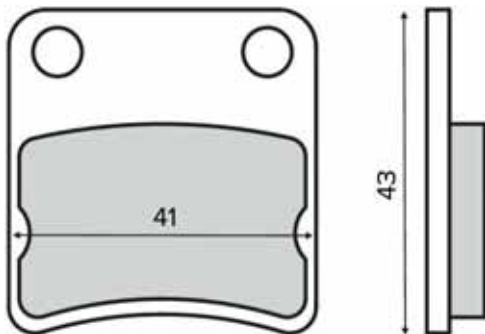

225103210

225103220

225103223

SINIER
HIGH PERFORMANCE BRAKES

225103230

225103240

PASTIGLIE FRENO

BRAKE PADS