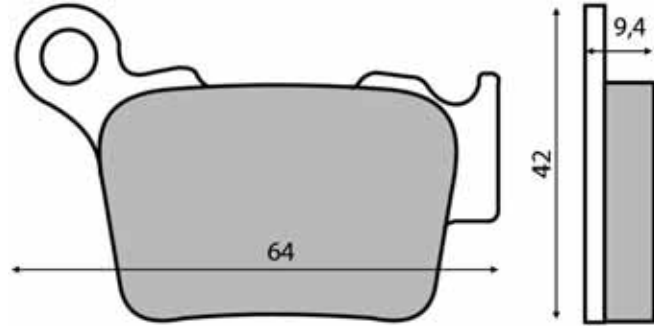

225100733

SINIER
HIGH PERFORMANCE BRAKES

PASTIGLIE FRENO

BRAKE PADS

225100740

225100750

225100753

SINIER
HIGH PERFORMANCE BRAKES