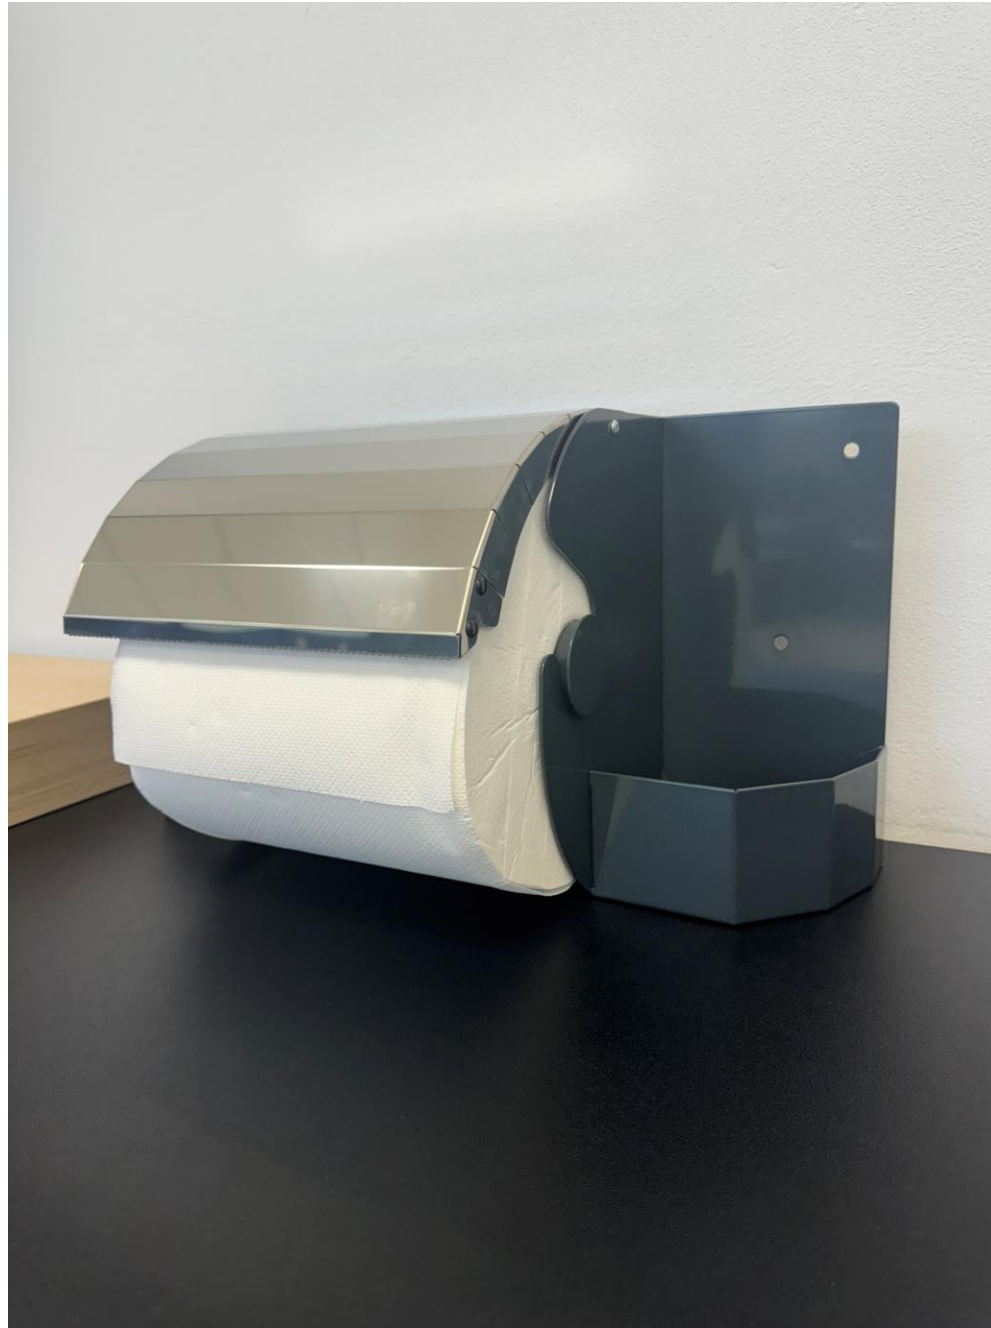

KIRO

Motorcycle Workshop Equipment

AR-126

- Paper roll holder + side supports for cans