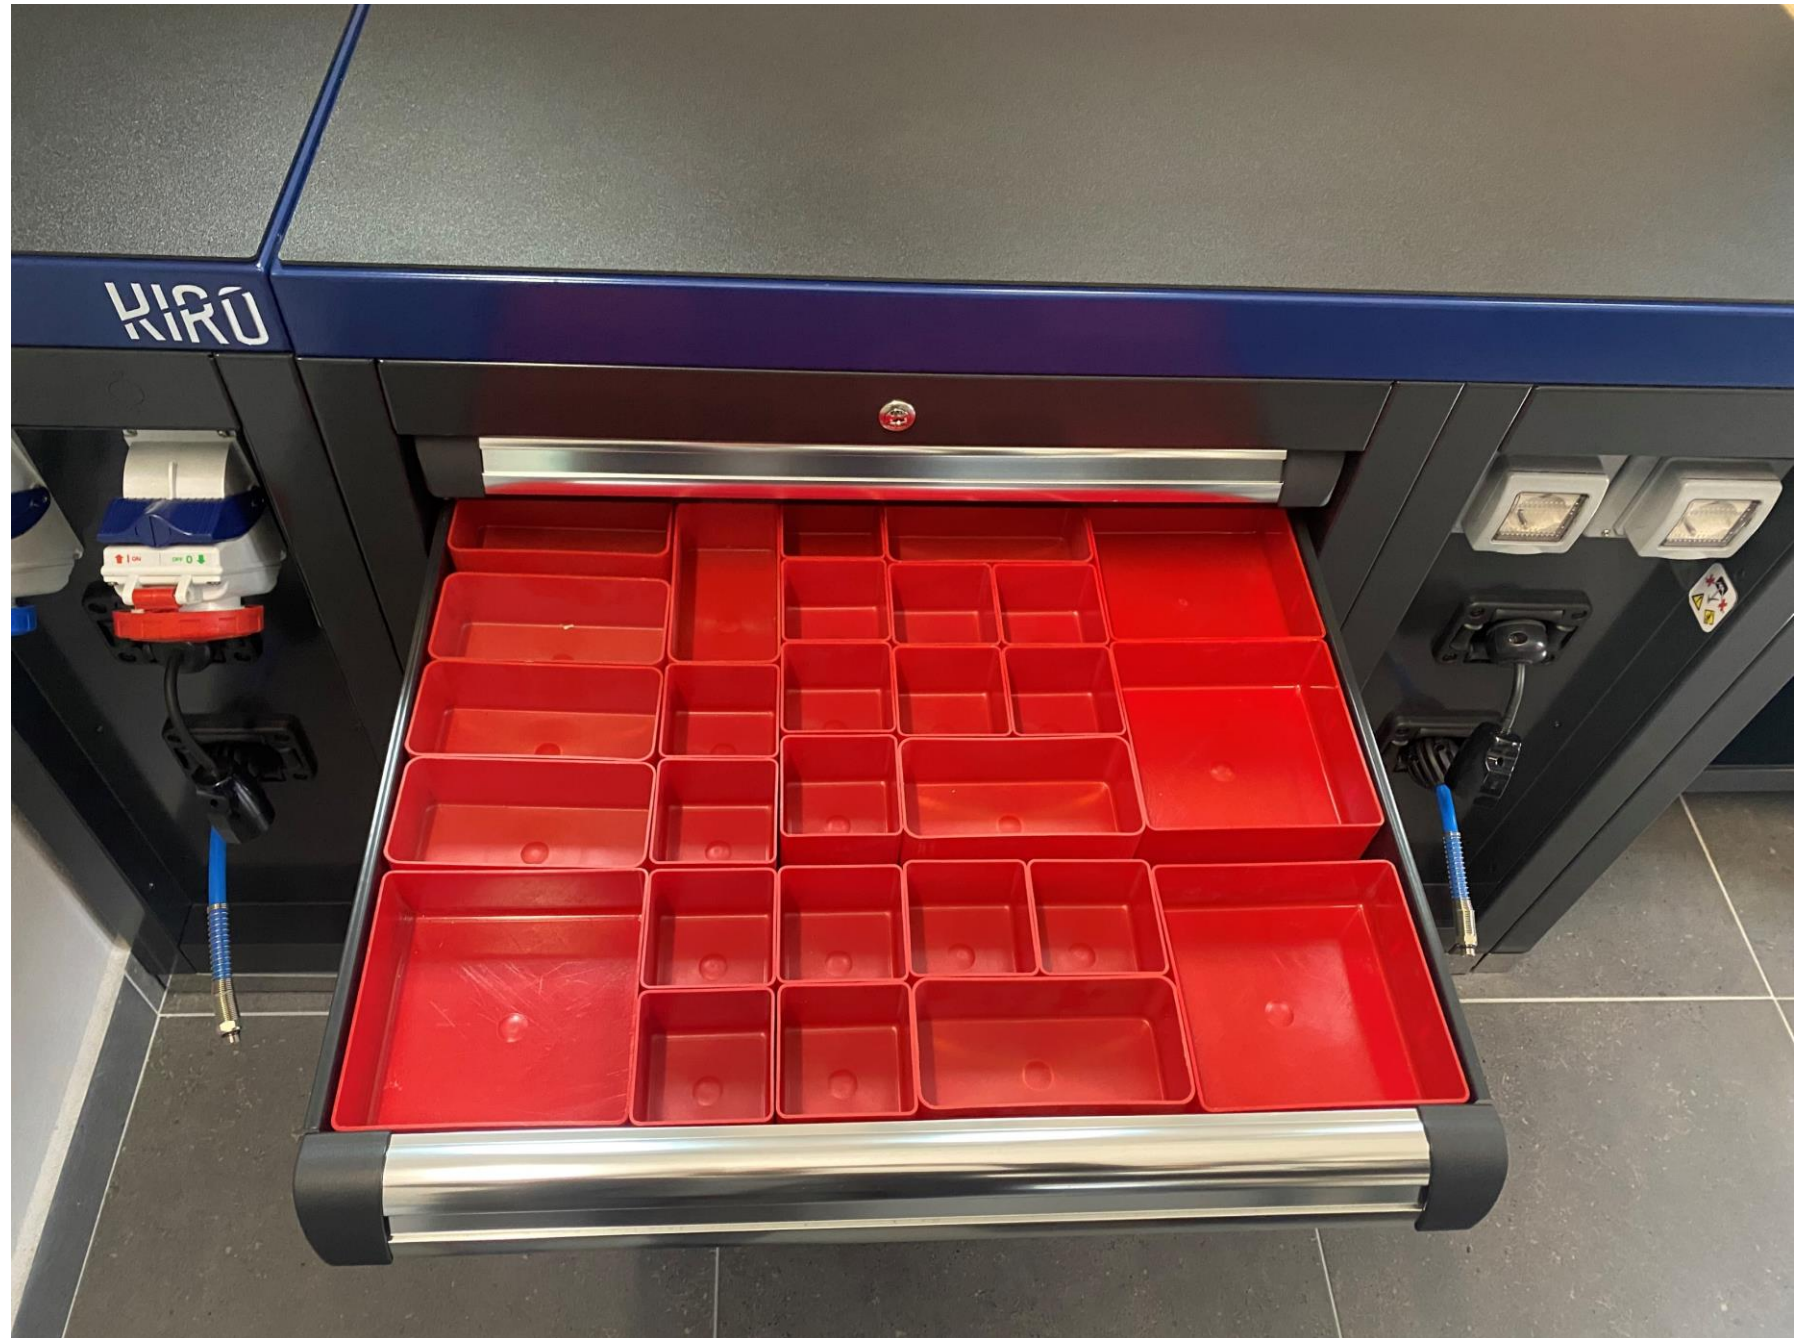

KIRO

Motorcycle Workshop Equipment

AR-138.16

- Set of plastic boxes for drawer