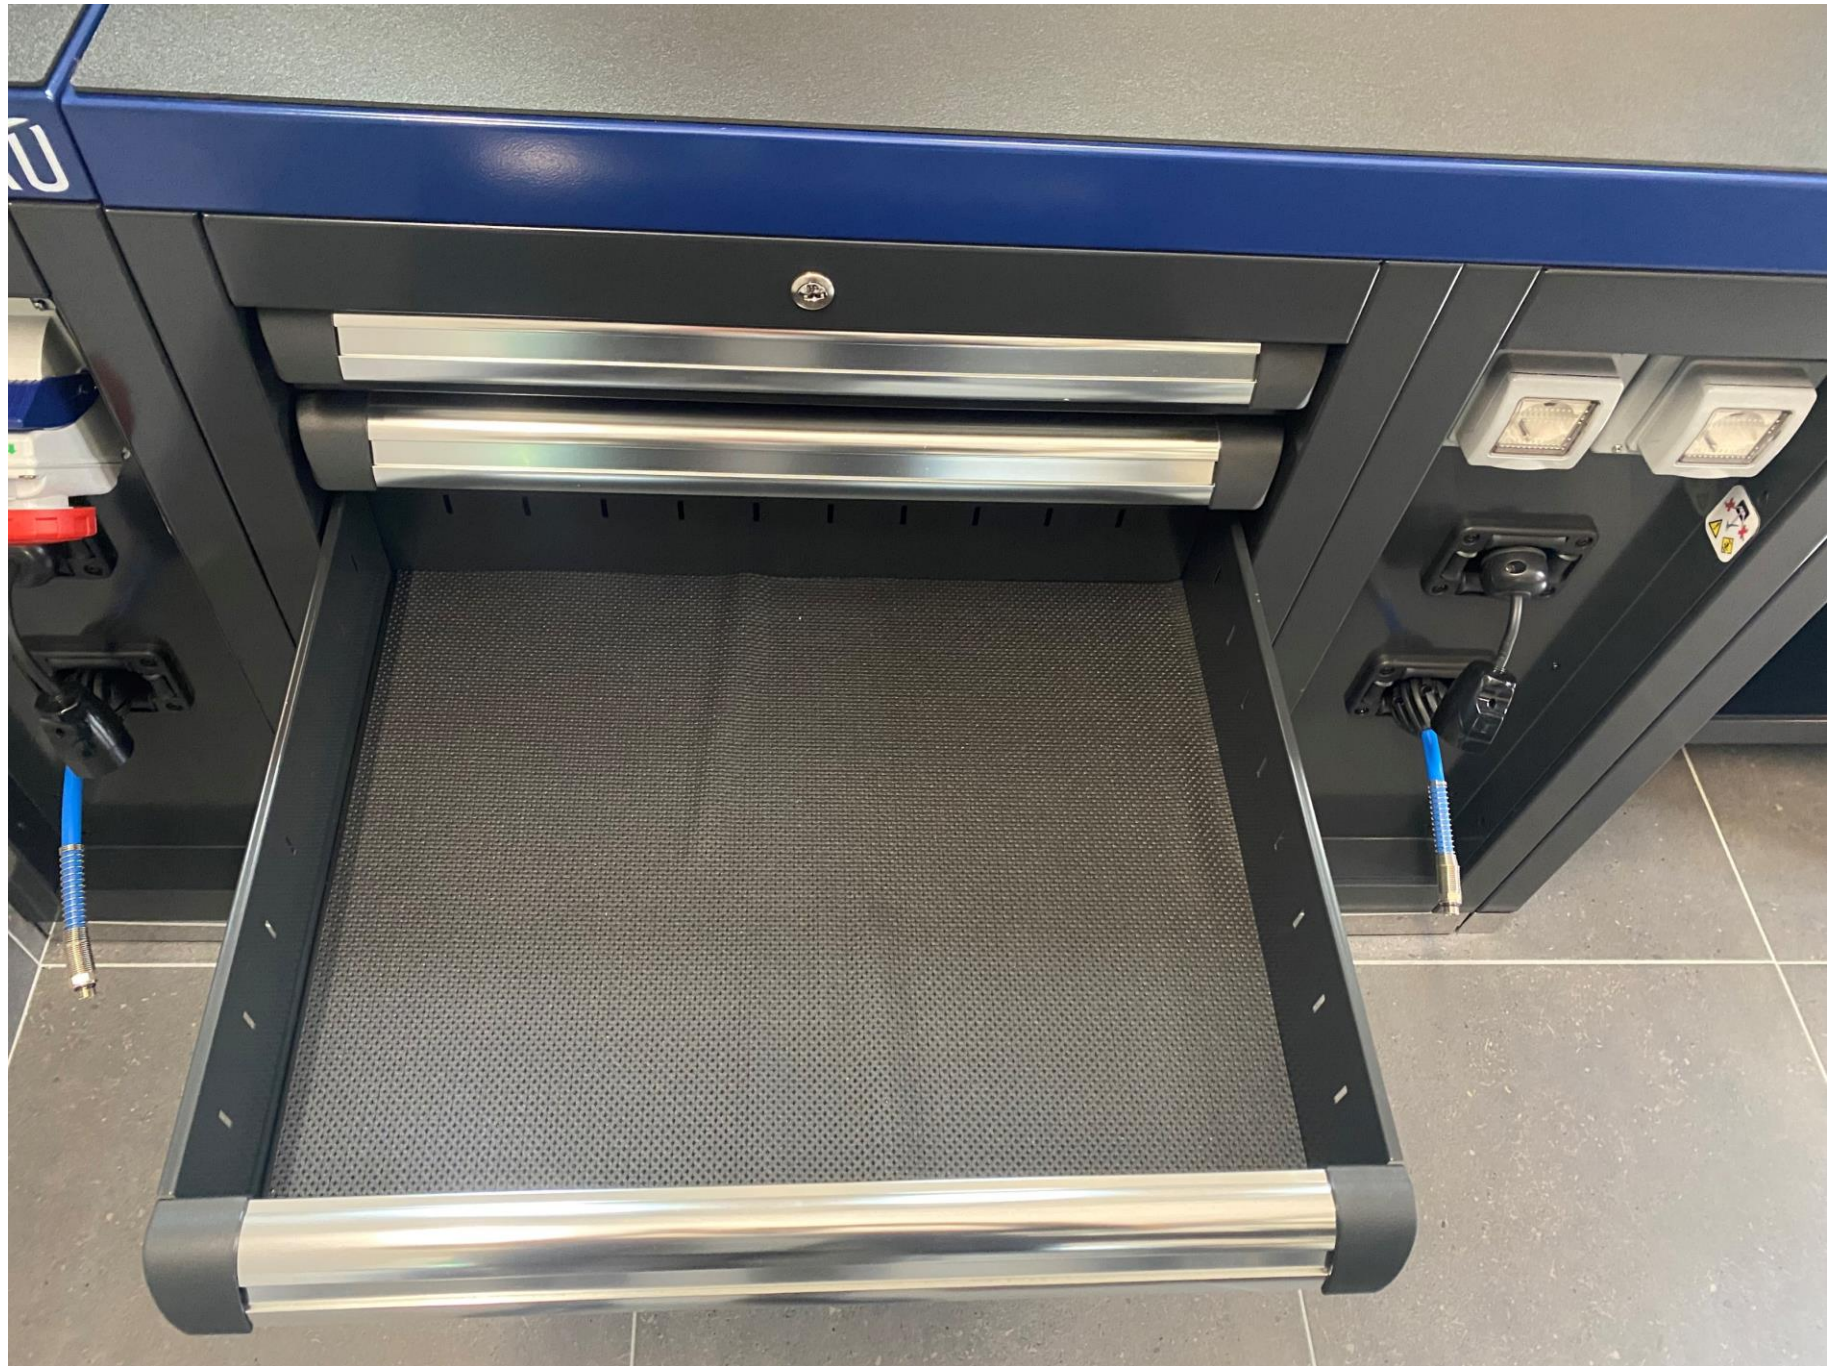

KIRO

Motorcycle Workshop Equipment

SPAR-016

- Rubber mat for drawers