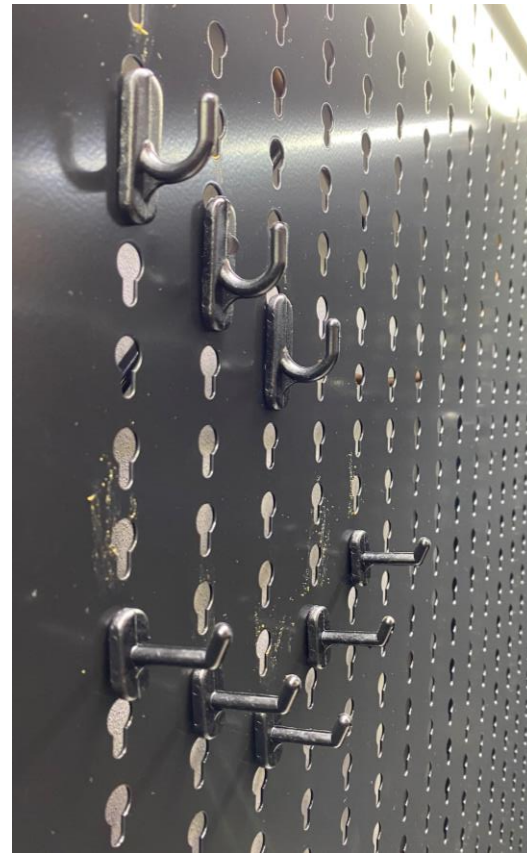

KIRO

Motorcycle Workshop Equipment

MP3-01132