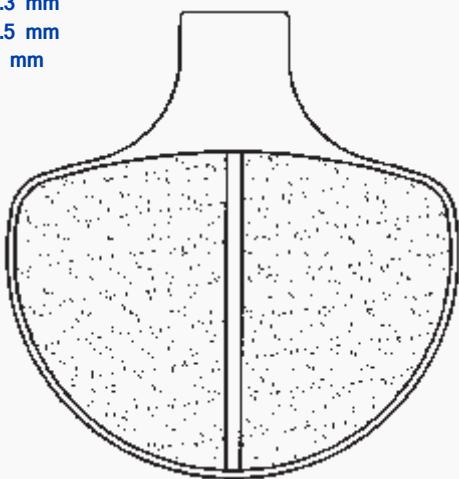

YAMAHA

TZR	80	92 -	1	●
-----	----	------	---	---

2696

Street Sport Racing Enduro MX Off-road Racing ATV

A3+

2699

Dim. / Size

59.3 mm
61.5 mm
13 mm