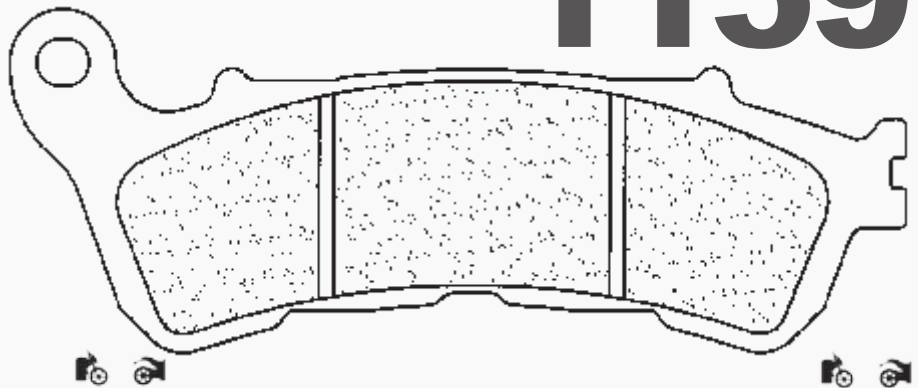

HONDA

RS	125 R	95 -	1	●
RS	250 R	93 -	2	●

Street Sport Racing Enduro MX Off-road Racing ATV

A3+ RX3 XBK5

Dim. / Size

117.9 mm
45.4 mm
9 mm

1159

HARLEY DAVIDSON

XL	883 L Superlow	14 -	1	●
XL	883 N Iron	14 -	1	●
XL	883 R Roadster	14 -	1	●
XL	1200 C / CA / CB / CP Custom	14 -	1	●
XL	1200 Superlow T	15 -	1	●
XL	1200 V - Seventy Two	14 -	1	●
XL	1200 X - Forty Eight	14 -	1	●
XL	1200 CX - Roadster	16 -	2	●

HONDA

CBR	250 R ABS	11 -	1	●
CBF	500 ABS	04 -	1	●
CBR	600 F ABS	11 -	2	●
CB	600 Hornet ABS	07 -	2	●
CBF	600 N / S - ABS	08 -	2	●
DN-01	680	08 -	2	●
NT	700 Deauville / ABS	06 -	2	●
NC	700 S (Auto gearbox)	12 -	1	●
NC	700 S (Manual gearbox)	12 -	1	●
XL	700 Transalp ABS	08 -	2	●
NC	700 X (Auto gearbox)	12 -	1	●

HONDA

NC	700 X (Manual gearbox)	12 -	1	●
VFR	800 VTEC / VTEC ABS	06 - 13	2	●
VFR	800 X Crossrunner	11 - 14	2	●
CBF	1000 ABS	06 - 09	2	● ●
CBF	1000 ABS	10 -	2	● ●
CB	1000 R (Rad.cal) ABS	08 -	2	●
XL	1000 Varadero	07 -	2	●
XL	1000 Varadero ABS	04 -	2	●
XL	1000 Varadero Travel ABS	05 -	2	●
VFR	1200 XAC/XAD/XAE Crosstourer (Manual)	12 - 14	2	●
VFR	1200 XDC/XDE - DCT Crosstourer (Auto)	12 - 14	2	●
VFR	1200 XDC - DCT Crosstourer Highlander (Auto)	13 - 14	2	●
ST	1300 Pan European ABS	08 -	2	●
CTX	1300	14 -	2	●
GL	1800 F6C Valkyrie	14 -	2	●
GL	1800 Goldwing 12 YM	12 -	2	● ●
GL	1800 Goldwing F6B	13 -	2	●

SUZUKI

C	1800 R Intruder / RT Intruder	08 -	2	●

Street Sport Racing Enduro MX Off-road Racing ATV

RX3

Dim. / Size

89.2 mm
40.6 mm
9.8 mm