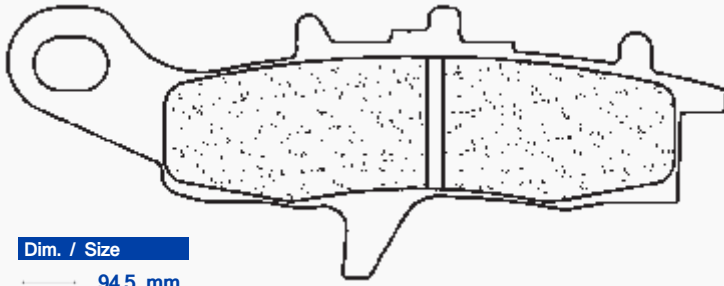

Dim. / Size

1140

Street Sport Racing Enduro MX Off-road Racing ATV

ATV1

Dim. / Size

1141

Street Sport Racing Enduro MX Off-road Racing ATV

ATV1