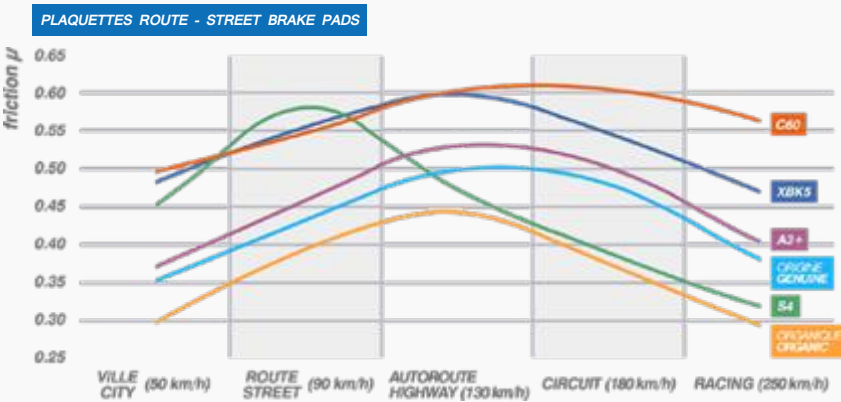

Gamme de plaquettes de frein / Brake pads range / Bremsbelagpalette / Gamma pastiglie freno / Gama de pastillas de freno

SCOOTER		STREET / CITY		SPORT	RACING	OFF-ROAD		ATV
Scooter <125	Scooter >125	Light bike	Medium & powerful bike	Super-sport	Racing use only	Enduro	Cross	ATV
SC	MAXI_{SC}	S4	A3+	XBK5	C60	EN10	MIX10	ATV1
SC	MAXI_{SC}	S4 RX3	RX3	RX3	RX3	X59	X59	ATV1

Coefficients de friction - Friction coefficients