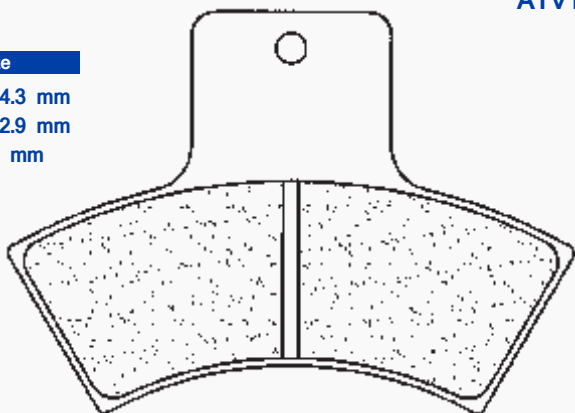

Dessins / Drawings / Zeichnungen / Disegni / Dibujos

Street Sport Racing Enduro MX Off-road Racing ATV
X59 ATV1

2924 suite

POLARIS

300 Xplorer 4x4	96 - 00	●
300 Xpress L	96 - 97	●
350 Big Boss L	93	●
350 L 2x4 / 4x4	90	●
350 L 4x4	93	●
350 Sportsman 4x4	93	●
350 Trail Boss L 2x4 / 4x4	91 - 93	●
400 Big Boss L	94 - 97	●
400 L 2x4	94 - 95	●
400 L 4x4	94	●
400 Scrambler L 4x4	95 - 97	●

POLARIS

400 Sport L	94 - 98	●
400 Sportsman L 4x4	94 - 97	●
400 Xplorer L 4x4	95 - 98	●
400 Xpress L	96 - 97	●
425 Magnum 2x4 / 4x4	95 - 98	●
425 Magnum 6x6	96 - 97	●
500 Big Boss 6x6	98 - 99	●
500 Scrambler 4x4	97	●
500 Sportsman 4x4	96 - 97	●
500 Xplorer 4x4	97	●

Street Sport Racing Enduro MX Off-road Racing ATV
ATV1

2925

Dim. / Size

74.3 mm
52.9 mm
7 mm

POLARIS

250 Trail Blazer	99 - 04	●
250 Xplorer 4x4	00 -	●
325 Magnum 2x4 / 4x4	00 - 02	●
325 Trail Boss	00 - 02	●
325 Xpedition	00 - 01	●
330 Trail Boss	03 - 04	●
335 Sportsman 4x4	99 - 00	●
335 Worker 4x4	99 - 00	●
400 Scrambler 2x4 / 4x4	00 - 02	●
400 Scrambler 4x4	98 - 00	●
400 Sportsman	01 - 02	●
400 Xplorer L 2x4 / 4x4	99 - 02	●
425 Xpedition 4x4	00 -	●
455 Diesel	01 -	●
455 Diesel 4x4 EBS	99 - 00	●
500 Magnum 4x4	99 - 01	●
500 Scrambler 2x4	01 - 02	●
500 Scrambler 4x4	98 - 04	●
500 Sportsman 4x4 EBS/RSE	98 - 02	●