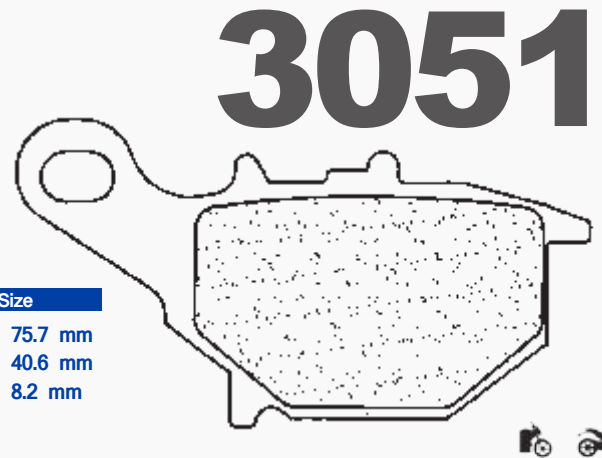

SUZUKI

AN	50		95	1	●
AZ	50	RY / RK2	00 - 02	1	●
TR	50	Street Magic	98 -	1	●
UG	110	W/SW/Y/SY/SK1 Hokuto/Address	98 - 02	1	●
UZ	125	(CF46A) V125G	05 -	1	●
UC	125	Epicuro	99 - 02	1	●

SUZUKI

AN	125	R / Vecstar	94 -	1	●
AN	125	S / T / V / W / X	95 - 00	1	●
AN	150		98 -	1	●
UC	150	Epicuro	99 -	1	●
AN	250	Vecstar	94 -	1	●

APRILIA

50	SR Replica	94 -	1	●

PIAGGIO

50	Quartz	92 -	1	●
80	Skipper	93 - 95	1	●
125	Skipper	93 - 95	1	●
PX	125	99 - 01	1	●
150	Skipper	94 -	1	●

VESPA

PX	125	98 - 06	1	●
PX	150	98 - 06	1	●
PX	200	98 - 07	1	●
LX60	125 (Special anniversary model)	06 - 06	1	●

GILERA

VXR	200	Runner (4T) (Hengtong caliper)	01 -	●

PIAGGIO

GT	125	L	04 -	●
GTX	125	Super Hexagon (Grimeca caliper) 11"	00 -	●
GTX	125	Super Hexagon (Hengtong caliper) 11"	00 -	●
GTX	125	Super Hexagon (Hengtong caliper) 12"	00 -	●
GTS	125		07 -	●
GTX	180	Super Hexagon (Grimeca caliper) 11"	00 -	●
GTX	180	Super Hexagon (Hengtong caliper) 11"	00 -	●
GTX	180	Super Hexagon (Hengtong caliper) 12"	01 -	●
GT	200	L	04 -	●
GTS	250	ABS	06 -	●
GTX	250	Super Hexagon	01 -	●
GTS	300	Super	09 -	●

VESPA

125	946 Special (4T 4V)	13 - 13	●
GT	125 Granturismo (Heng Tong caliper)	03 - 06	●
GT	125 Granturismo (Grimeca Caliper)	03 - 06	●
GTS	125	07 - 11	●
GTS	125 Super	10 - 13	●
GTS	125 Supersport	13 - 13	●
GTV	125	07 - 09	●
GT	200 L Granturismo (Grimeca Caliper)	03 - 06	●
GT	200 L Granturismo (Heng Tong Caliper)	03 - 06	●
GT60	250 (Special anniversary model)	06 - 06	●
GTS	250 ie ABS	05 - 11	●
GTV	250 ie	07 - 09	●
GTS	300	11 - 13	●
GTS	300 ie	08 - 12	●
GTS	300 Touring ie	11 - 13	●
GTS	300 Super	10 - 13	●
GTS	300 Supersport	10 - 13	●
GTV	300 (4T 4V)	10 - 13	●

BENELLI

125	Adiva	00 -	●
150	Adiva	00 -	●

GILERA

ST	125	Runner	08 -	●
VX	125	Runner (4T) (Grimeca caliper)	01 -	●
VX	125	Runner (4T) (Hengtong caliper)	01 -	●
VXR	180	Runner (4T) (Grimeca caliper)	01 -	●
VXR	180	Runner (4T) (Hengtong caliper)	01 -	●
ST	200	Runner	08 -	●
VXR	200	Runner (4T) (Grimeca caliper)	01 -	●