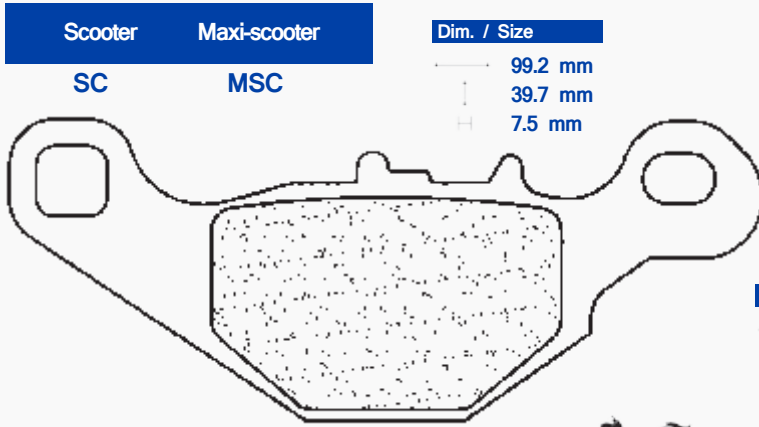

SUZUKI

AN	50		95	1	●
AZ	50	RY / RK2	00 - 02	1	●
TR	50	Street Magic	98 -	1	●
UG	110	W/SW/Y/SY/SK1 Hokuto/Address	98 - 02	1	●
UZ	125	(CF46A) V125G	05 -	1	●
UC	125	Epicuro	99 - 02	1	●

SUZUKI

AN	125	R / Vecstar	94 -	1	●
AN	125	S / T / V / W / X	95 - 00	1	●
AN	150		98 -	1	●
UC	150	Epicuro	99 -	1	●
AN	250	Vecstar	94 -	1	●

APRILIA

50	SR Replica	94 -	1	●

PIAGGIO

50	Quartz	92 -	1	●
80	Skipper	93 - 95	1	●
125	Skipper	93 - 95	1	●
PX	125	99 - 01	1	●
150	Skipper	94 -	1	●

VESPA

PX	125	98 - 06	1	●
PX	150	98 - 06	1	●
PX	200	98 - 07	1	●
LX60	125 (Special anniversary model)	06 - 06	1	●

GILERA

VXR	200	Runner (4T) (Hengtong caliper)	01 -	●

PIAGGIO

GT	125	L	04 -	●
GTX	125	Super Hexagon (Grimeca caliper) 11"	00 -	●
GTX	125	Super Hexagon (Hengtong caliper) 11"	00 -	●
GTX	125	Super Hexagon (Hengtong caliper) 12"	00 -	●
GTS	125		07 -	●
GTX	180	Super Hexagon (Grimeca caliper) 11"	00 -	●
GTX	180	Super Hexagon (Hengtong caliper) 11"	00 -	●
GTX	180	Super Hexagon (Hengtong caliper) 12"	01 -	●
GT	200	L	04 -	●
GTS	250	ABS	06 -	●
GTX	250	Super Hexagon	01 -	●
GTS	300	Super	09 -	●

VESPA

125	946 Special (4T 4V)	13 - 13	●
GT	125 Granturismo (Heng Tong caliper)	03 - 06	●
GT	125 Granturismo (Grimeca Caliper)	03 - 06	●
GTS	125	07 - 11	●
GTS	125 Super	10 - 13	●
GTS	125 Supersport	13 - 13	●
GTV	125	07 - 09	●
GT	200 L Granturismo (Grimeca Caliper)	03 - 06	●
GT	200 L Granturismo (Heng Tong Caliper)	03 - 06	●
GT60	250 (Special anniversary model)	06 - 06	●
GTS	250 ie ABS	05 - 11	●
GTV	250 ie	07 - 09	●
GTS	300	11 - 13	●
GTS	300 ie	08 - 12	●
GTS	300 Touring ie	11 - 13	●
GTS	300 Super	10 - 13	●
GTS	300 Supersport	10 - 13	●
GTV	300 (4T 4V)	10 - 13	●

BENELLI

125	Adiva	00 -	●
150	Adiva	00 -	●

GILERA

ST	125	Runner	08 -	●
VX	125	Runner (4T) (Grimeca caliper)	01 -	●
VX	125	Runner (4T) (Hengtong caliper)	01 -	●
VXR	180	Runner (4T) (Grimeca caliper)	01 -	●
VXR	180	Runner (4T) (Hengtong caliper)	01 -	●
ST	200	Runner	08 -	●
VXR	200	Runner (4T) (Grimeca caliper)	01 -	●