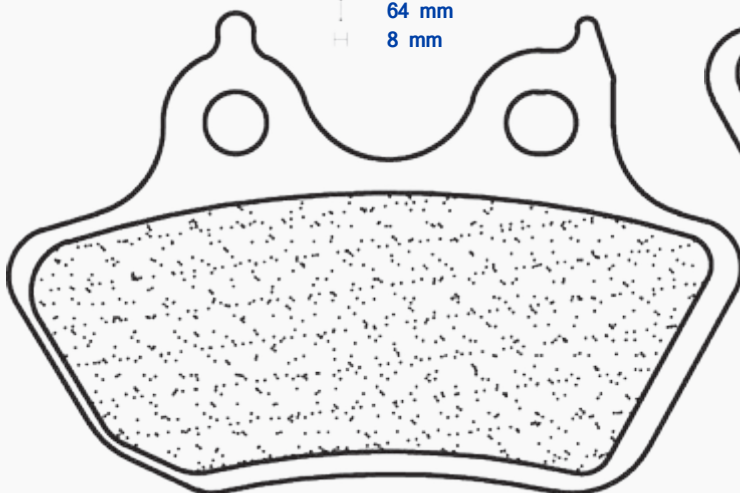

Street Sport Racing Enduro MX Off-road Racing ATV
ATV1

1236 suite

SUZUKI

KLT-A	400	King Quad		08 -	1	R	●
KLT-F	400	King Quad		08 -	1	R	●
LT-A	400	King Quad		08 -	1	R	●
LT-F	400	King Quad		08 -	1	R	●
LT-A	450	King Quad		07 -	1	R	●
LT-A	500	XPLO		10 -	1	L	●
LT-A	700	King Quad		05 - 07	1	L	●
LT-A	750	King Quad		08 - 09	1	L	●
LT-A	750	XPLO		10 -	1	L	●

Street Sport Racing Enduro MX Off-road Racing ATV
RX3

Dim. / Size

97.6 mm
64 mm
8 mm